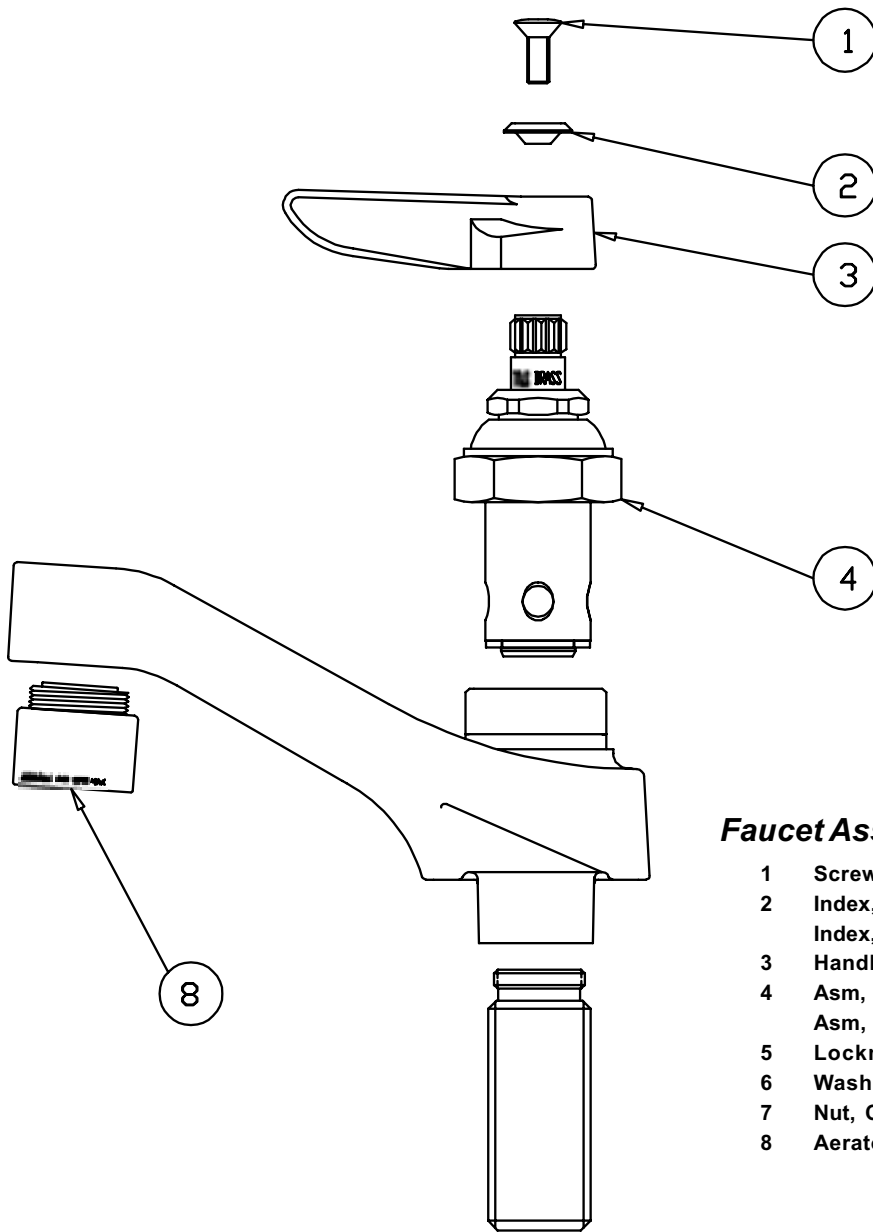

# B-0871-VRS

## Faucet Assembly

1	Screw, Handle	000922-45
2	Index, Button, Blue/Cold	001660-45
	Index, Button, Red/Hot	001661-45
3	Handle, Lever	001638-45
4	Asm, Spindle, Eterna - RH/Cold	005959-40
	Asm, Spindle, Eterna - LH/Hot	005960-40
5	Locknut	002954-45
6	Washer, Rosette	001000-45
7	Nut, Coupling	000958-20
8	Aerator, Vandal Resistant	B-0199-08