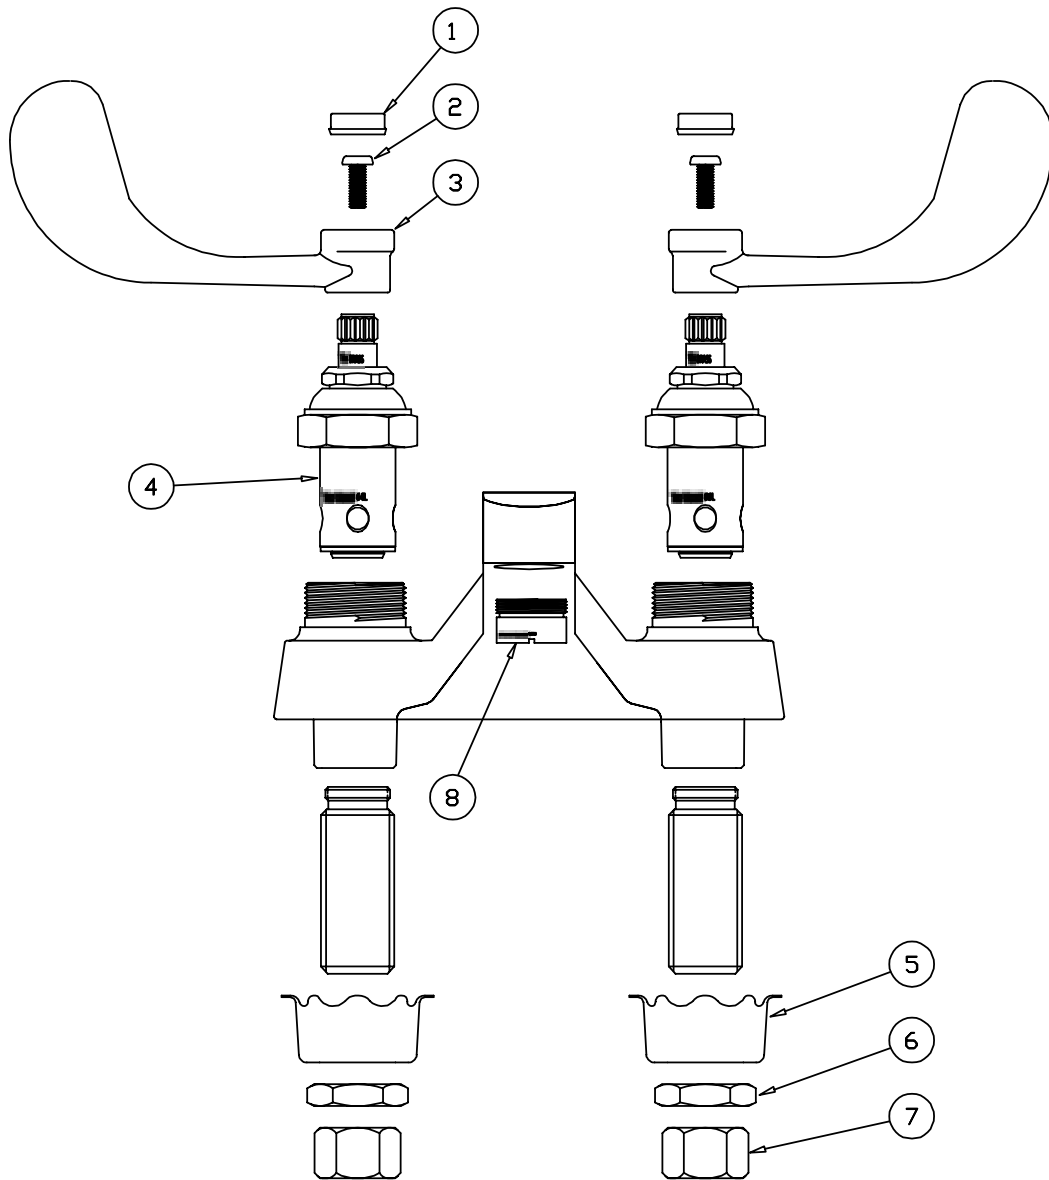

B-0891

Commercial Faucet Assembly

1	Index, Snap-In, Blue/Cold	001686-45
	Index, Snap-In, Red/Hot	001194-45
2	Screw, Handle	000925-45
3	Handle, Wrist Action 4"	B-WH4
4	Asm, Spindle Eterna - Cold	006009-40
	Asm, Spindle Eterna - Hot	006010-40
5	Washer, Rosette	001000-45
6	Locknut	002954-45
7	Nut, Coupling	000958-20
8	Aerator	B-0199-03