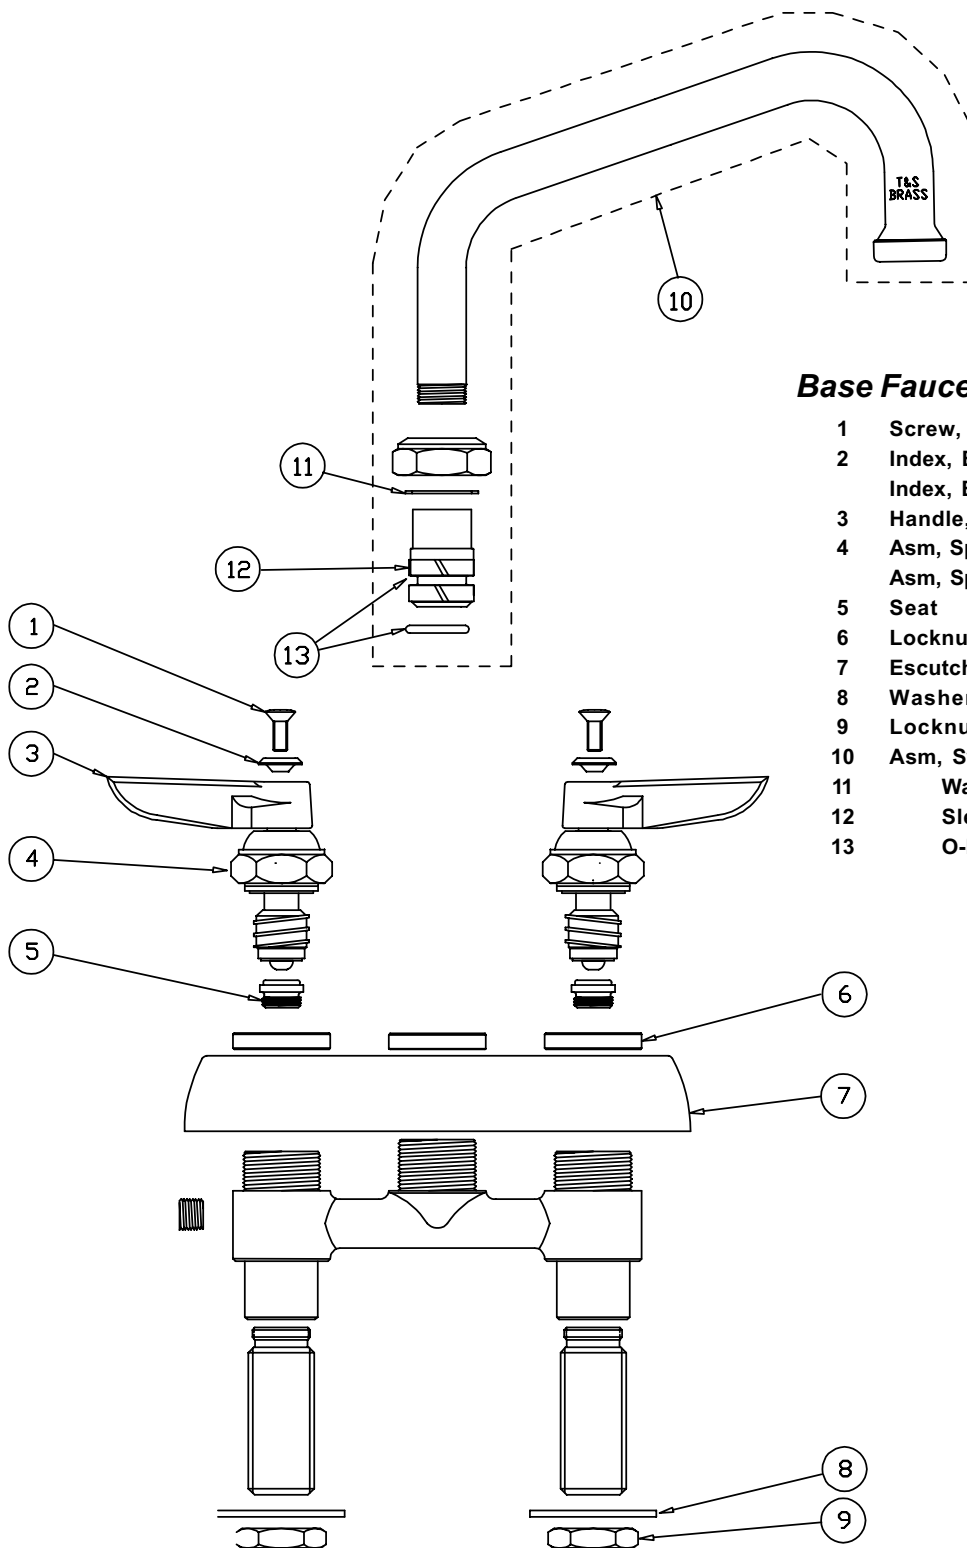

B-1100-XS

Base Faucet Assembly

1	Screw, Lever Handle	000922-45
2	Index, Button, Blue/Cold	001660-45
	Index, Button, Red/Hot	001661-45
3	Handle, Lever	001638-45
4	Asm, Spindle NSF - RH/Cold	009753-25
	Asm, Spindle NSF - LH/Hot	009754-25
5	Seat	000763-20
6	Locknut, Cover Plate	000712-25
7	Escutcheon, Body	001258-40
8	Washer	000999-45
9	Locknut	002954-45
10	Asm, Swing Nozzle, 6"	059X
11	Washer, Swivel	009538-45
12	Sleeve, Swivel	011429-45
13	O-Ring, Swivel	001074-45