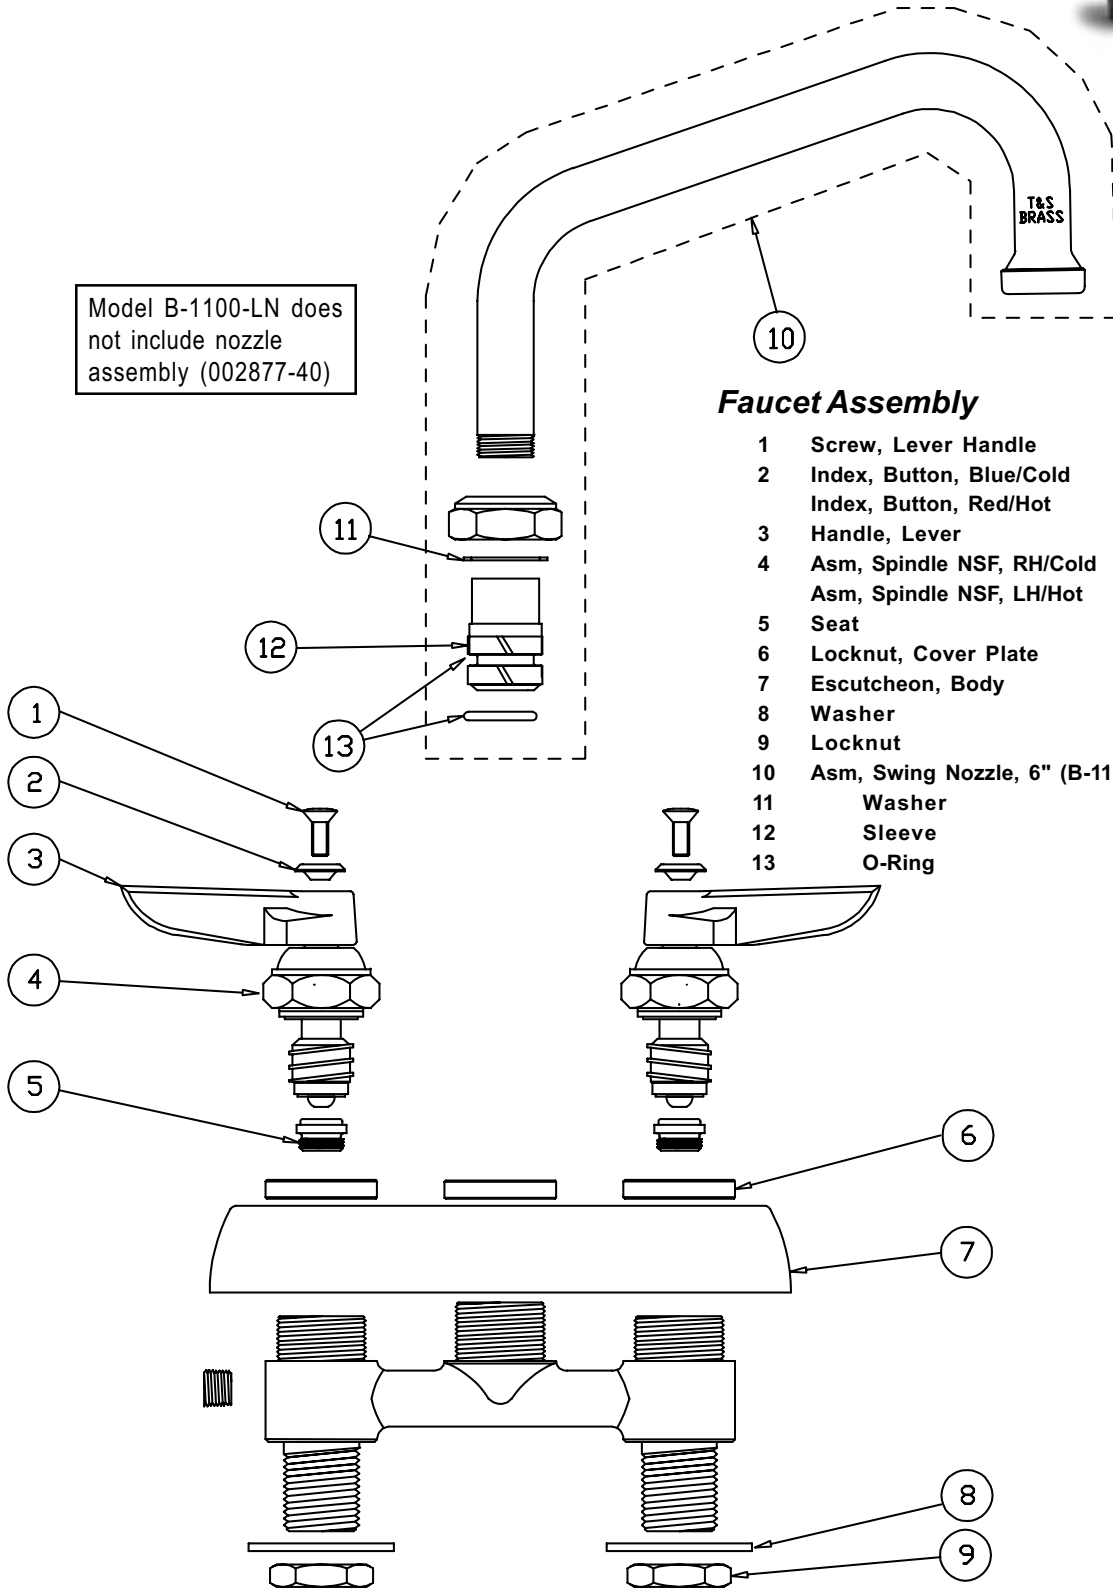

B-1100, B-1100-LN

Model B-1100-LN does not include nozzle assembly (002877-40)

Faucet Assembly

- | | | |
|----|--------------------------------|-----------|
| 1 | Screw, Lever Handle | 000922-45 |
| 2 | Index, Button, Blue/Cold | 001660-45 |
| | Index, Button, Red/Hot | 001661-45 |
| 3 | Handle, Lever | 001638-45 |
| 4 | Asm, Spindle NSF, RH/Cold | 009753-25 |
| | Asm, Spindle NSF, LH/Hot | 009754-25 |
| 5 | Seat | 000763-20 |
| 6 | Locknut, Cover Plate | 000712-25 |
| 7 | Escutcheon, Body | 001258-40 |
| 8 | Washer | 000999-45 |
| 9 | Locknut | 002954-45 |
| 10 | Asm, Swing Nozzle, 6" (B-1100) | 059X |
| 11 | Washer | 009538-45 |
| 12 | Sleeve | 011429-45 |
| 13 | O-Ring | 001074-45 |