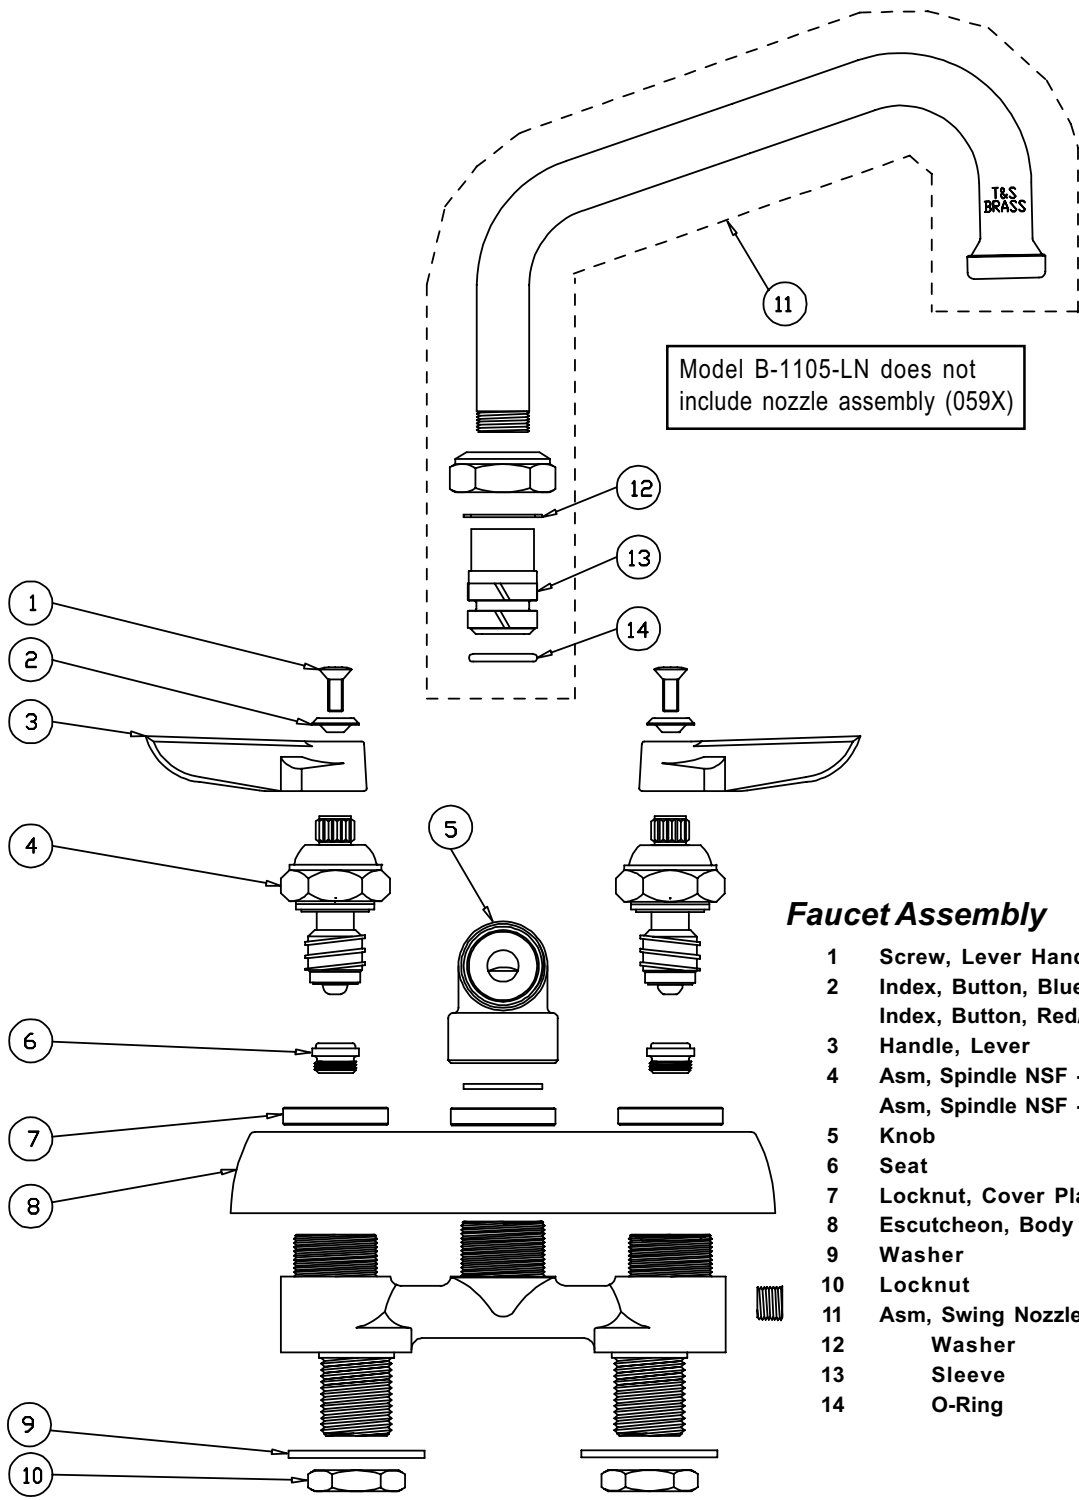

B-1105, B-1105-LN

Faucet Assembly

1	Screw, Lever Handle	000922-45
2	Index, Button, Blue/Cold	001660-45
	Index, Button, Red/Hot	001661-45
3	Handle, Lever	001638-45
4	Asm, Spindle NSF - RH/Cold	009753-25
	Asm, Spindle NSF - LH/Hot	009754-25
5	Knob	000082-40
6	Seat	000763-20
7	Locknut, Cover Plate	000712-25
8	Escutcheon, Body	001258-40
9	Washer	000999-45
10	Locknut	002954-45
11	Asm, Swing Nozzle, 6" (B-1105)	059X
12	Washer	009538-45
13	Sleeve	011429-45
14	O-Ring	001074-45