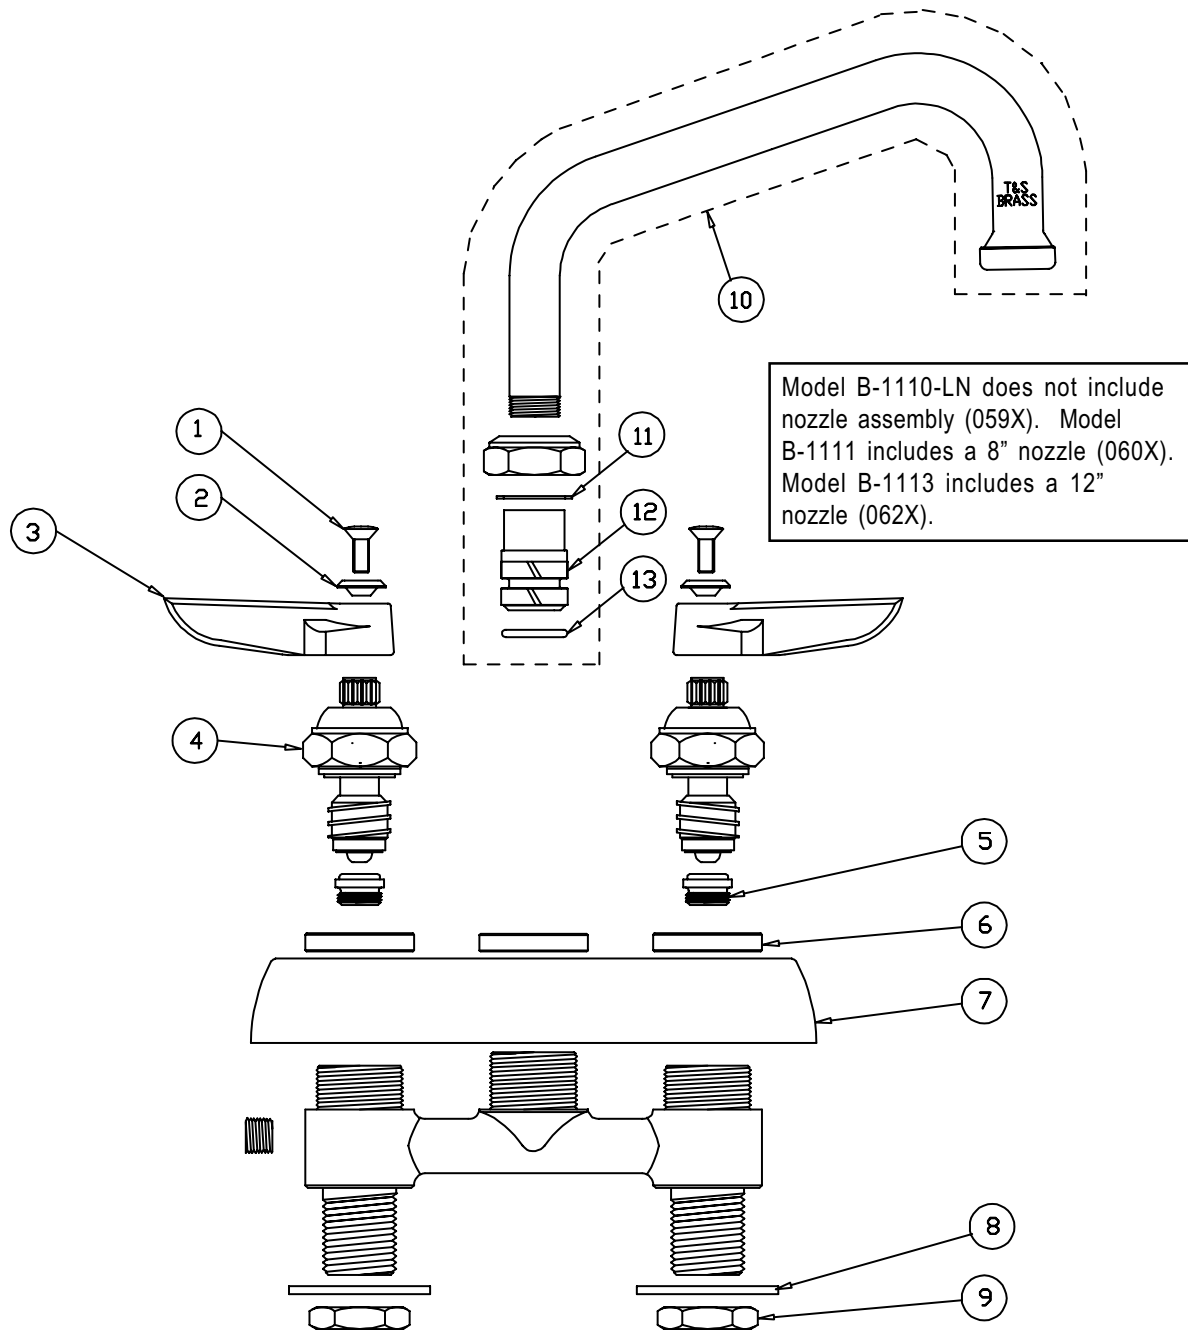

# B-1110, B-1110-LN, B-1111, B-1113

## Faucet Assembly

|   |                            |           |    |                                 |           |
|---|----------------------------|-----------|----|---------------------------------|-----------|
| 1 | Screw, Lever Handle        | 000922-45 | 8  | Washer                          | 000999-45 |
| 2 | Index, Button, Blue/Cold   | 001660-45 | 9  | Locknut                         | 002954-45 |
|   | Index, Button, Red/Hot     | 001661-45 | 10 | Asm, Swing Nozzle, 6" (B-1110)  | 059X      |
| 3 | Handle, Lever              | 001638-45 |    | Asm, Swing Nozzle, 8" (B-1111)  | 060X      |
| 4 | Asm, Spindle NSF - RH/Cold | 009753-25 |    | Asm, Swing Nozzle, 12" (B-1113) | 062X      |
|   | Asm, Spindle NSF - LH/Hot  | 009754-25 | 11 | Washer                          | 009538-45 |
| 5 | Seat                       | 000763-20 | 12 | Sleeve                          | 011429-45 |
| 6 | Locknut, Cover Plate       | 000712-25 | 13 | O-Ring                          | 001074-45 |
| 7 | Escutcheon, Body           | 001258-40 |    |                                 |           |