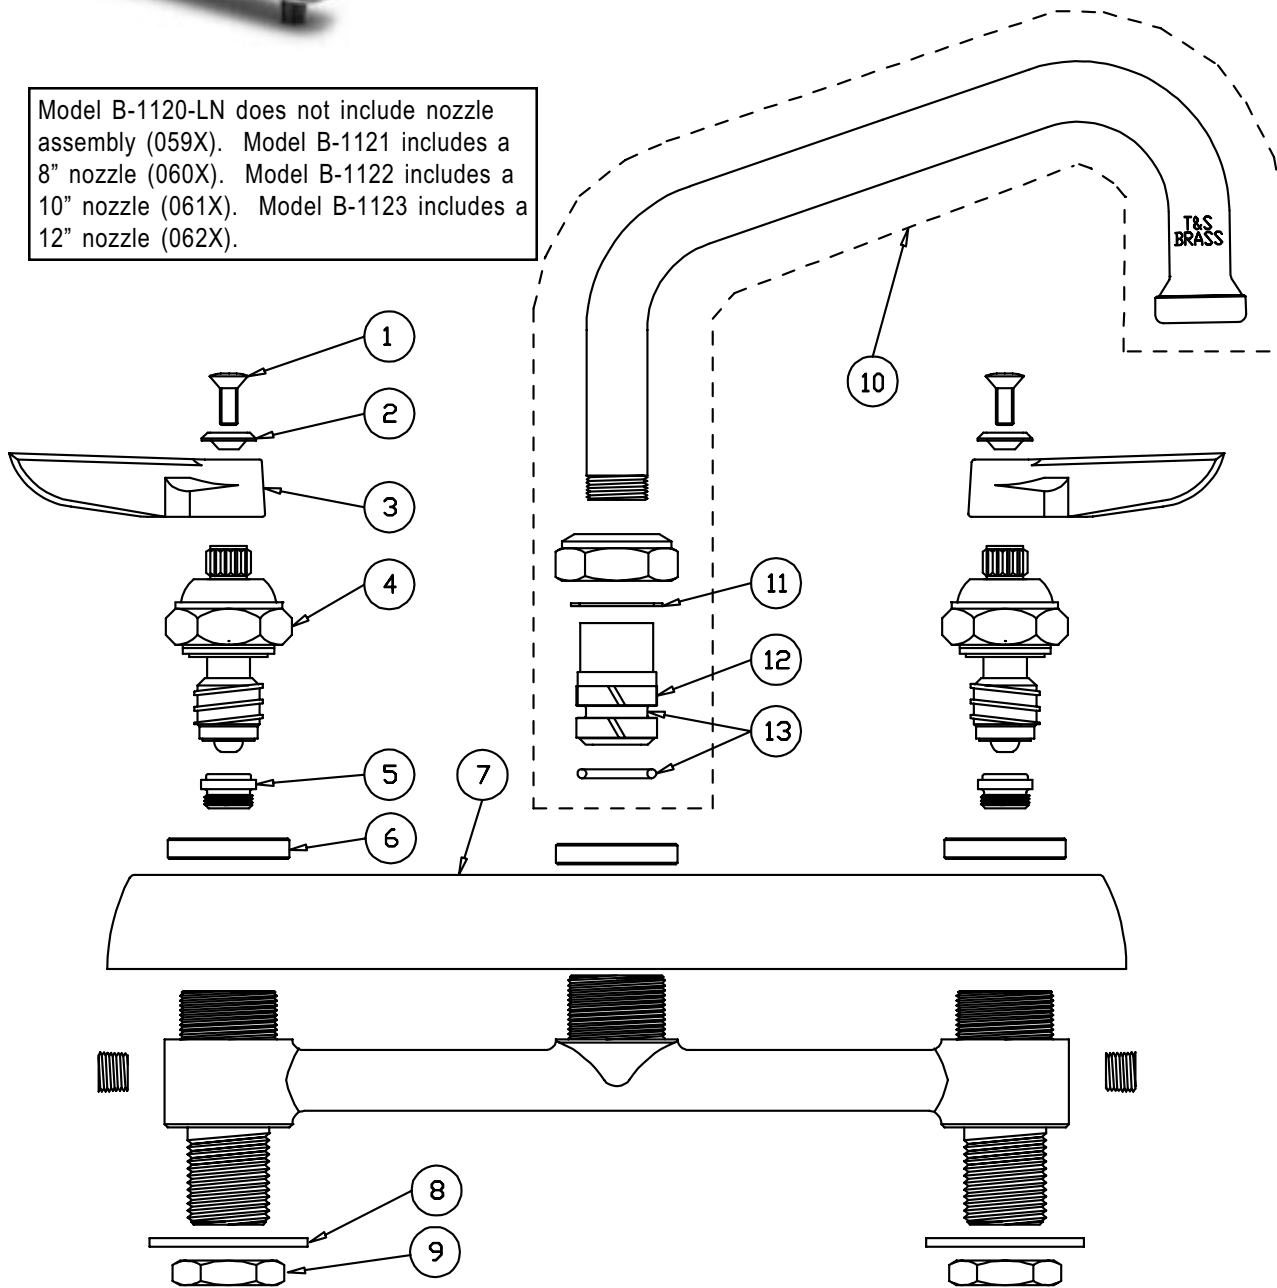

# B-1120, B-1120-LN, B-1121, B-1122, B-1123

Model B-1120-LN does not include nozzle assembly (059X). Model B-1121 includes a 8" nozzle (060X). Model B-1122 includes a 10" nozzle (061X). Model B-1123 includes a 12" nozzle (062X).

## Faucet Assembly

1	Screw, Lever Handle	000922-45	8	Washer	000999-45
2	Index, Button, Blue/Cold	001660-45	9	Locknut	002954-45
	Index, Button, Red/Hot	001661-45	10	Asm, Swing Nozzle, 6" (B-1120)	059X
3	Handle, Lever	001638-45		Asm, Swing Nozzle, 8" (B-1121)	060X
4	Asm, Spindle NSF - RH/Cold	009753-25		Asm, Swing Nozzle, 10" (B-1122)	061X
	Asm, Spindle NSF - LH/Hot	009754-25		Asm, Swing Nozzle, 12" (B-1123)	062X
5	Seat	000763-20	11	Washer	009538-45
6	Locknut, Cover Plate	000712-25	12	Sleeve	011429-45
7	Escutcheon, Body	001259-40	13	O-Ring	001074-45