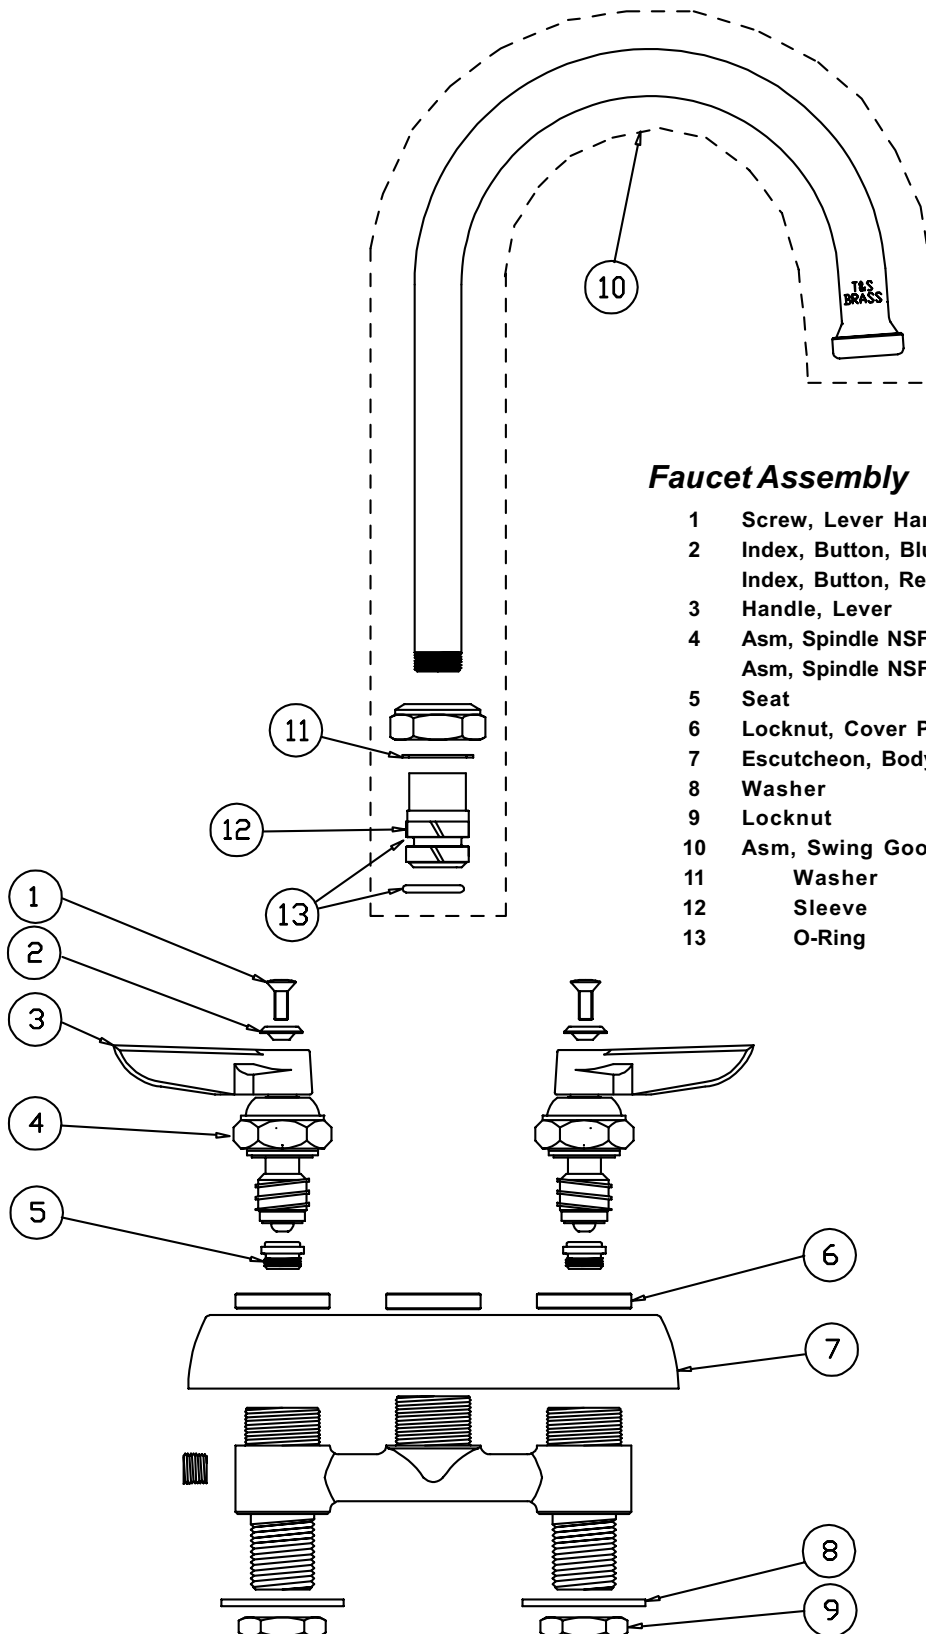

B-1141

Faucet Assembly

1	Screw, Lever Handle	000922-45
2	Index, Button, Blue/Cold	001660-45
	Index, Button, Red/Hot	001661-45
3	Handle, Lever	001638-45
4	Asm, Spindle NSF - RH/Cold	009753-25
	Asm, Spindle NSF - LH/Hot	009754-25
5	Seat	000763-20
6	Locknut, Cover Plate	000712-25
7	Escutcheon, Body	001258-40
8	Washer	000999-45
9	Locknut	002954-45
10	Asm, Swing Gooseneck	133X
11	Washer	009538-45
12	Sleeve	011429-45
13	O-Ring	001074-45