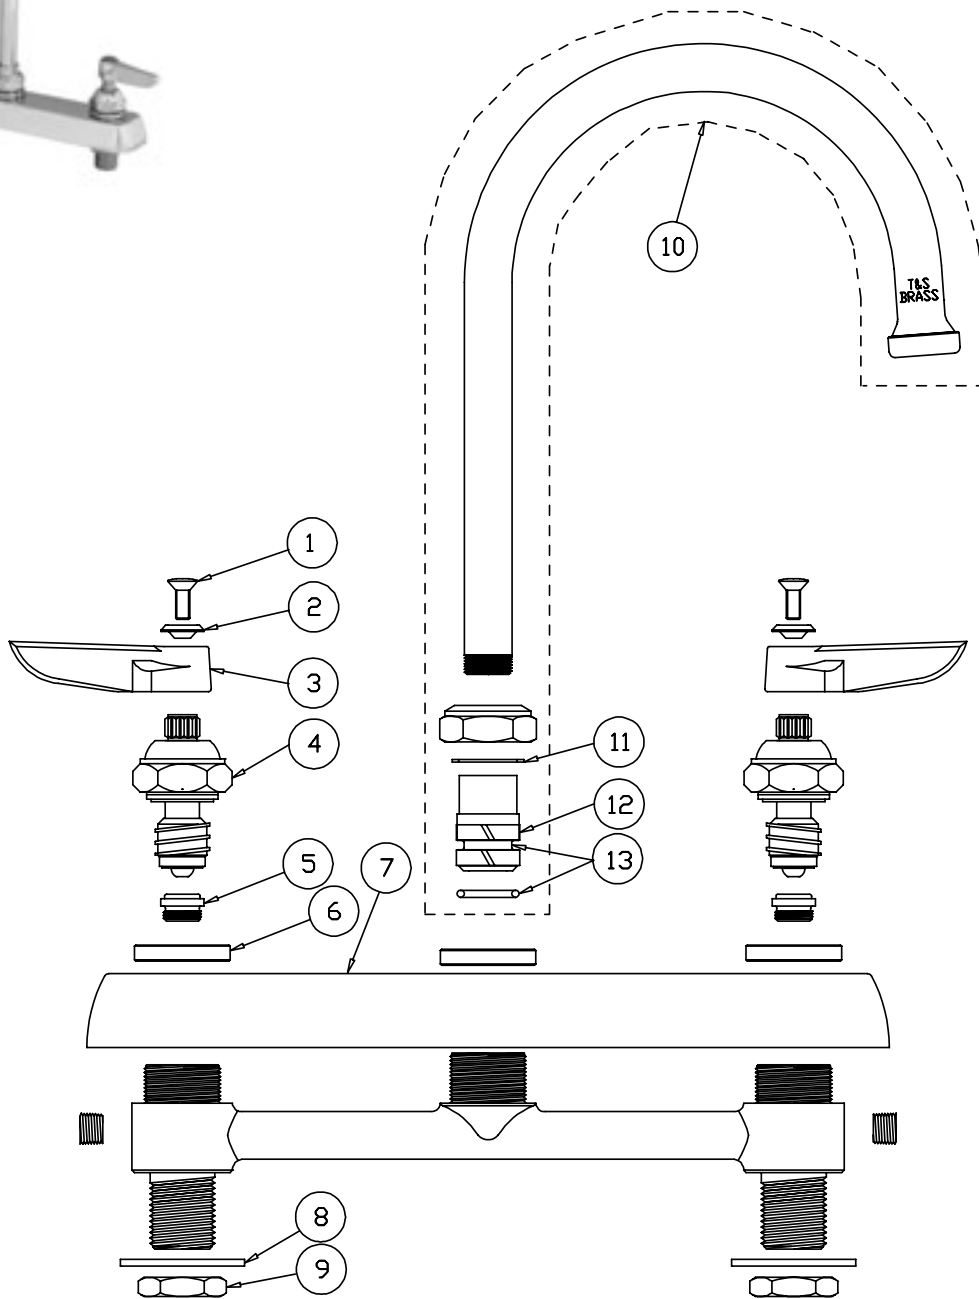

B-1142

Faucet Assembly

1	Screw, Lever Handle	000922-45	7	Escutcheon, Body	001259-40
2	Index, Button, Blue/Cold	001660-45	8	Washer	000999-45
	Index, Button, Red/Hot	001661-45	9	Locknut	002954-45
3	Handle, Lever	001638-45	10	Asm, Swing Gooseneck	133X
4	Asm, Spindle NSF - RH/Cold	009753-25	11	Washer	009538-45
	Asm, Spindle NSF - LH/Hot	009754-25	12	Sleeve	011429-45
5	Seat	000763-20	13	O-Ring	001074-45
6	Locknut, Cover Plate	000712-25			