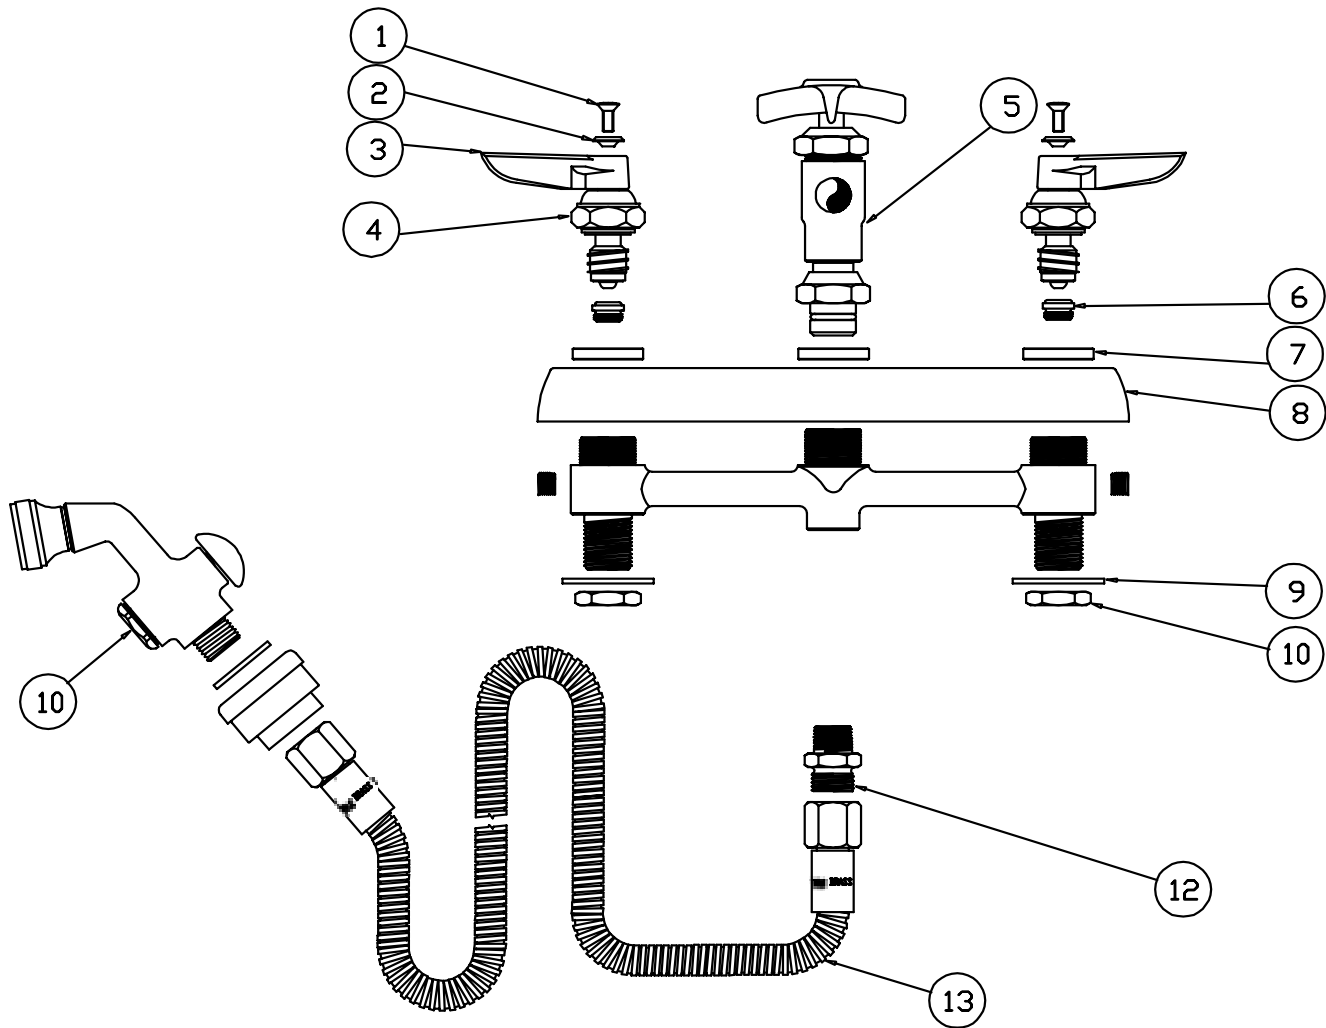

B-1152

Faucet Assembly

1	Screw, Handle	000922-45
2	Index, Button, Blue/Cold	001660-45
	Index, Button, Red/Hot	001661-45
3	Handle, Lever	001638-45
4	Asm, Spindle NSF - Cold	009753-25
	Asm, Spindle NSF - Hot	009754-25
5	Asm, Diverter Valve	002878-40
6	Seat	000763-20
7	Nut, Cover Plate	000712-25
8	Escutcheon	001259-40
9	Washer	000999-45
10	Locknut	002954-45
11	Asm, Spray Valve	002857-40
12	Adapter, 3/8" Male x 3/4"-14 Male	000545-25
13	Asm, Hose, Stainless Steel, 48"	013E-48