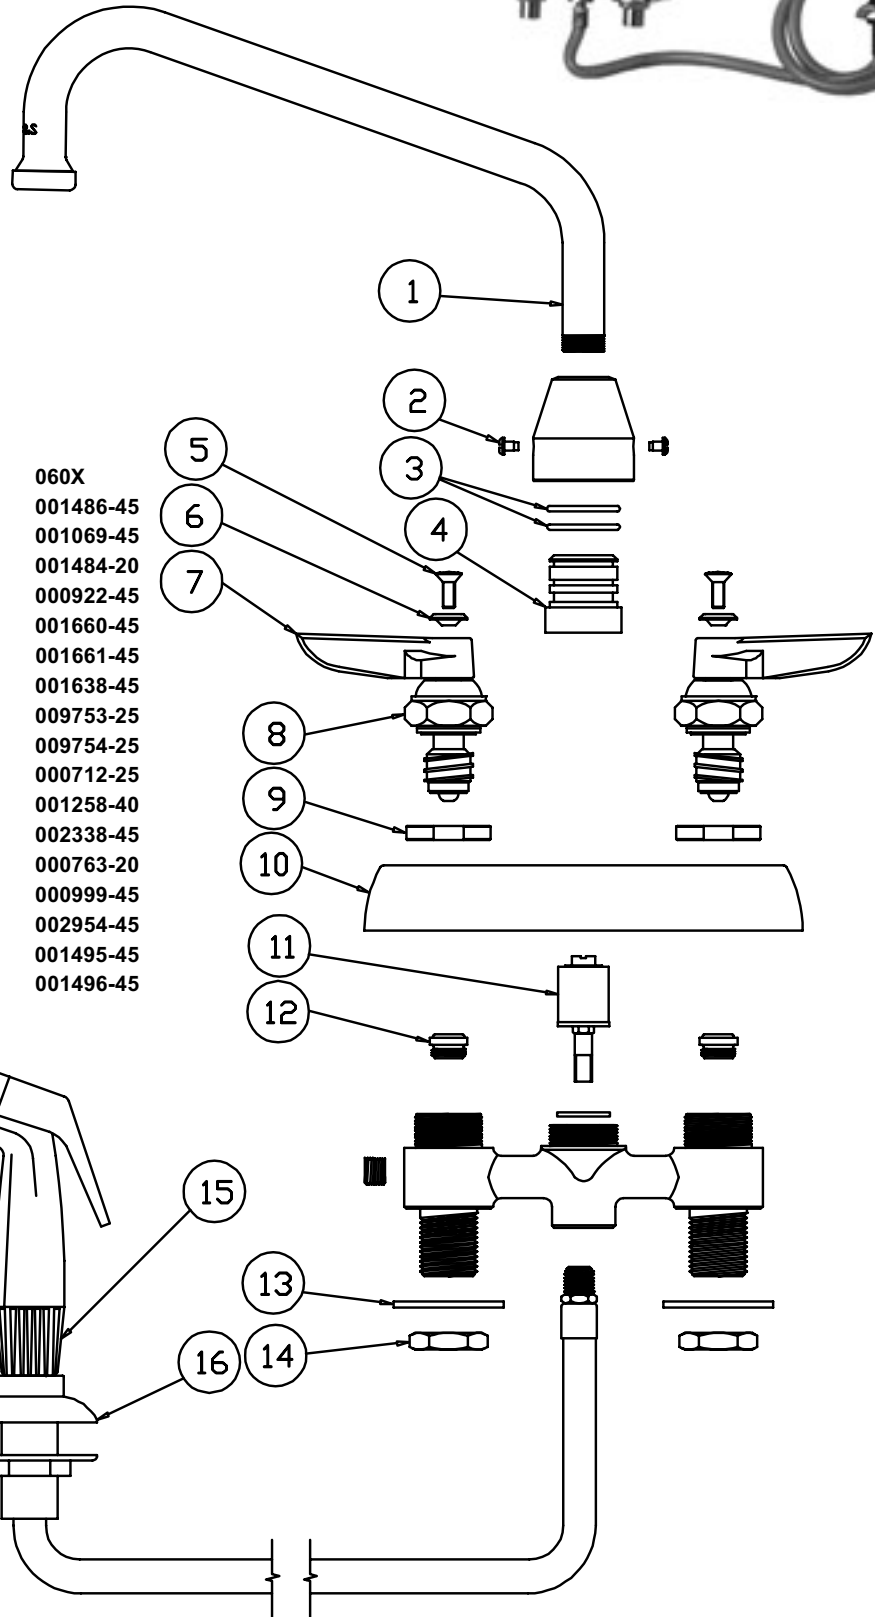

# B-1171

## Faucet Assembly

- |    |                          |           |
|----|--------------------------|-----------|
| 1  | Nozzle, Swing, 8"        | 060X      |
| 2  | Screw, Diverter          | 001486-45 |
| 3  | O-Ring, Center Body      | 001069-45 |
| 4  | Adapter, Diverter        | 001484-20 |
| 5  | Screw, Handle            | 000922-45 |
| 6  | Index, Button, Blue/Cold | 001660-45 |
|    | Index, Button, Red/Hot   | 001661-45 |
| 7  | Handle, Lever            | 001638-45 |
| 8  | Asm, Spindle NSF - Cold  | 009753-25 |
|    | Asm, Spindle NSF - Hot   | 009754-25 |
| 9  | Locknut, Cover Plate     | 000712-25 |
| 10 | Escutcheon               | 001258-40 |
| 11 | Piston, Diverter Valve   | 002338-45 |
| 12 | Seat                     | 000763-20 |
| 13 | Washer                   | 000999-45 |
| 14 | Locknut                  | 002954-45 |
| 15 | Diverter, Hose Spray     | 001495-45 |
| 16 | Guide, Hose              | 001496-45 |