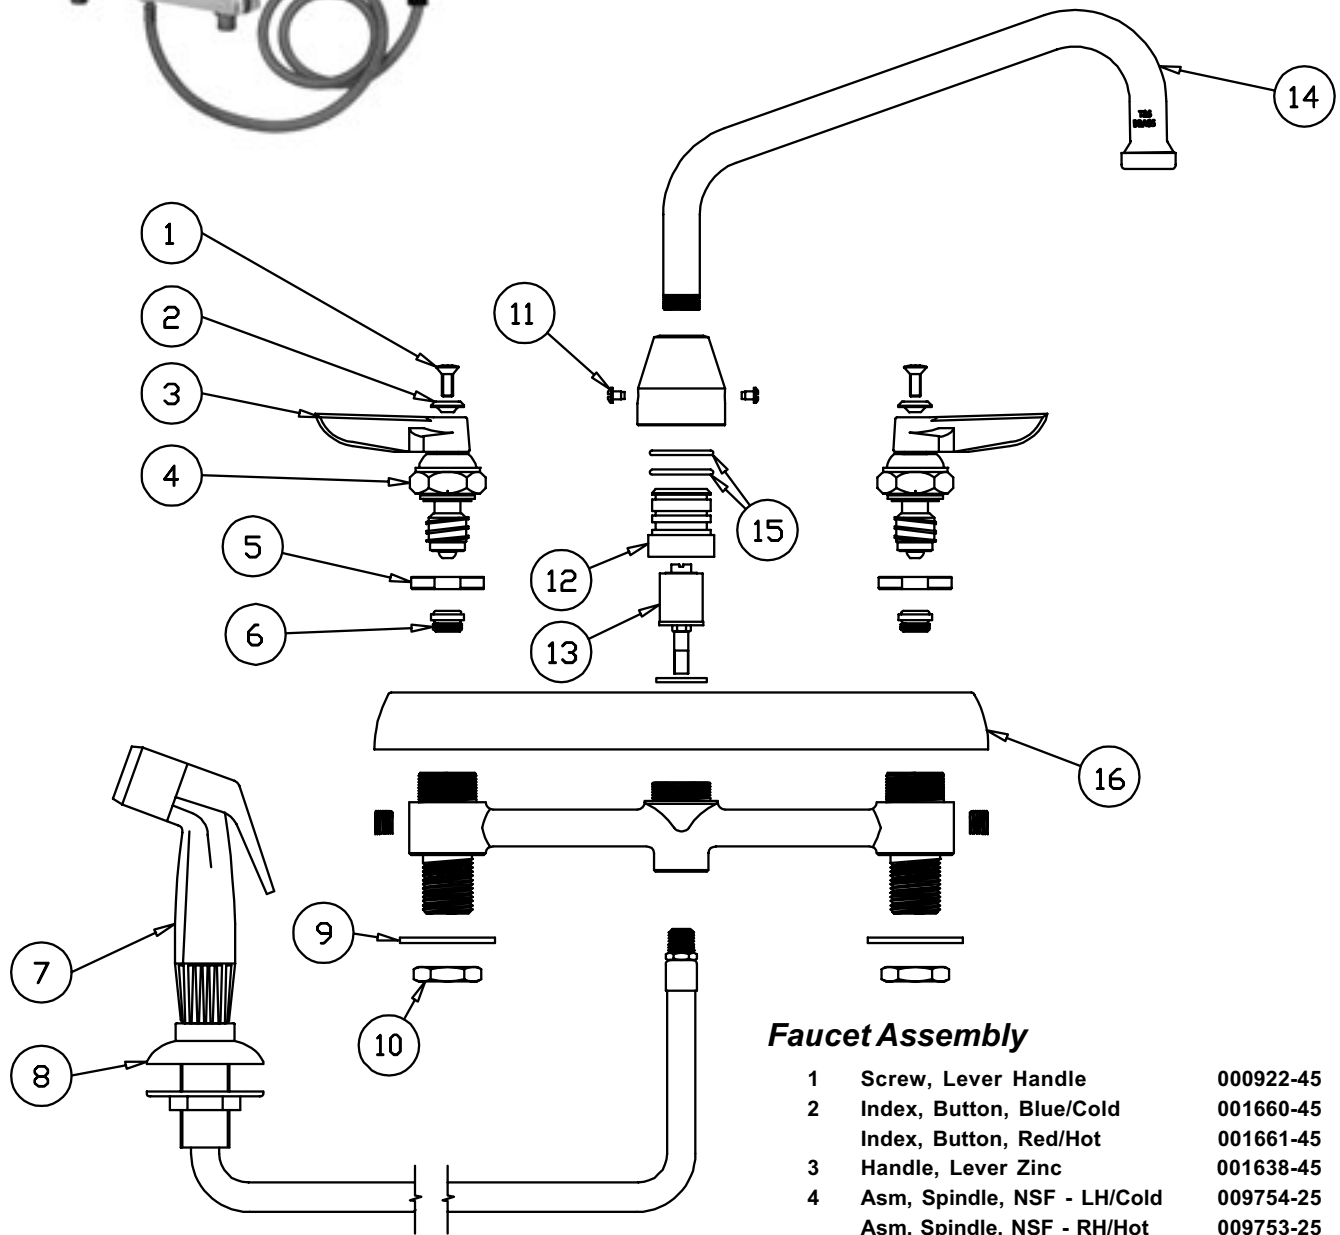

B-1172

Faucet Assembly

1	Screw, Lever Handle	000922-45
2	Index, Button, Blue/Cold	001660-45
	Index, Button, Red/Hot	001661-45
3	Handle, Lever Zinc	001638-45
4	Asm, Spindle, NSF - LH/Cold	009754-25
	Asm, Spindle, NSF - RH/Hot	009753-25
5	Locknut, Cover Plate	000712-25
6	Seat	000763-20
7	Hose, Spray Diverter	001495-45
8	Hose, Guide	001496-45
9	Washer	000999-45
10	Locknut	002954-45
11	Screw, Diverter	001486-45
12	Adapter, Diverter	001484-20
13	Valve, Diverter Piston	002338-45
14	Nozzle, Swing - 8"	060X
15	O-Ring, Center Body	001069-45
16	Escutcheon	001259-40