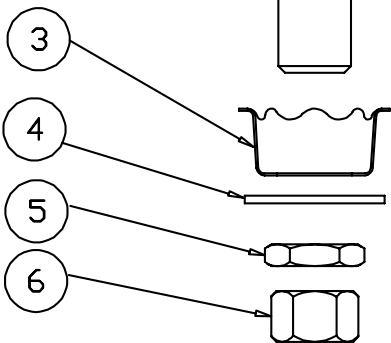

# B-2360, B-2360-01

Model B-2360 includes bubbler valve (009610-40) and Model B-2360-01 includes meter valve (010942-40)

## Bubbler Assembly

1	Asm, Bubbler Valve (B-2360)	009610-40
2	Asm, Meter Valve (B-2360-01)	010942-40
3	Washer, Rosette	001000-45
4	Washer	000999-45
5	Locknut	002954-45
6	Nut, Nipple Coupling	000958-20
7	Spout Guard, Flex	009595-45
8	Screw, Spout Guard	009598-45
9	Holder, Spout Guard	009596-40
10	Flow Straightener	009594-45
11	Spout, Bubbler	012680-40
12	Adjustment Screw, Flow Control	012697-45
13	Seal, Stem Bottom, Slow-Self-Closing	012596-45