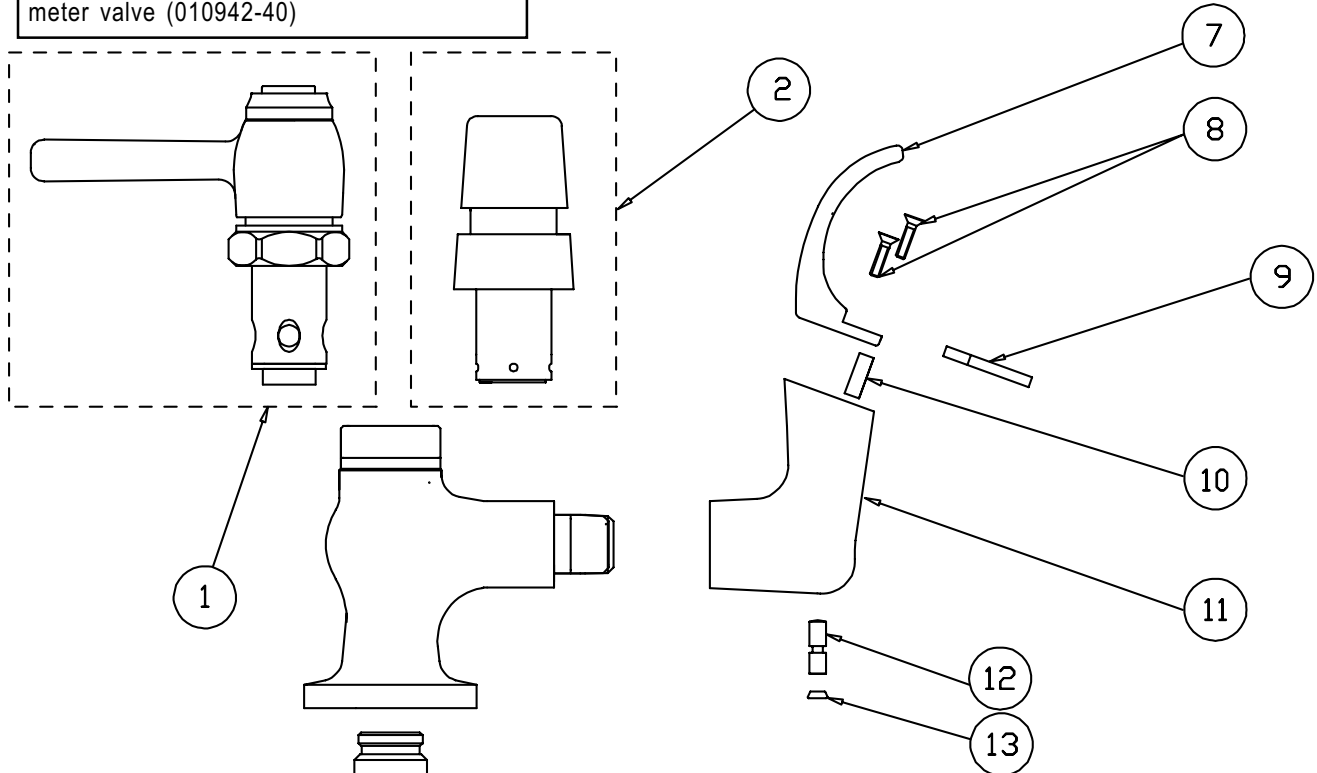

# B-2360, B-2360-01

Model B-2360 includes bubbler valve (009610-40) and Model B-2360-01 includes meter valve (010942-40)

## Bubbler Assembly

1	Asm, Bubbler Valve (B-2360)	009610-40
2	Asm, Meter Valve (B-2360-01)	010942-40
3	Washer, Rosette	001000-45
4	Washer	000999-45
5	Locknut	002954-45
6	Nut, Nipple Coupling	000958-20
7	Spout Guard, Flex	009595-45
8	Screw, Spout Guard	009598-45
9	Holder, Spout Guard	009596-40
10	Flow Straightener	009594-45
11	Spout, Bubbler	012680-40
12	Adjustment Screw, Flow Control	012697-45
13	Seal, Stem Bottom, Slow-Self-Closing	012596-45