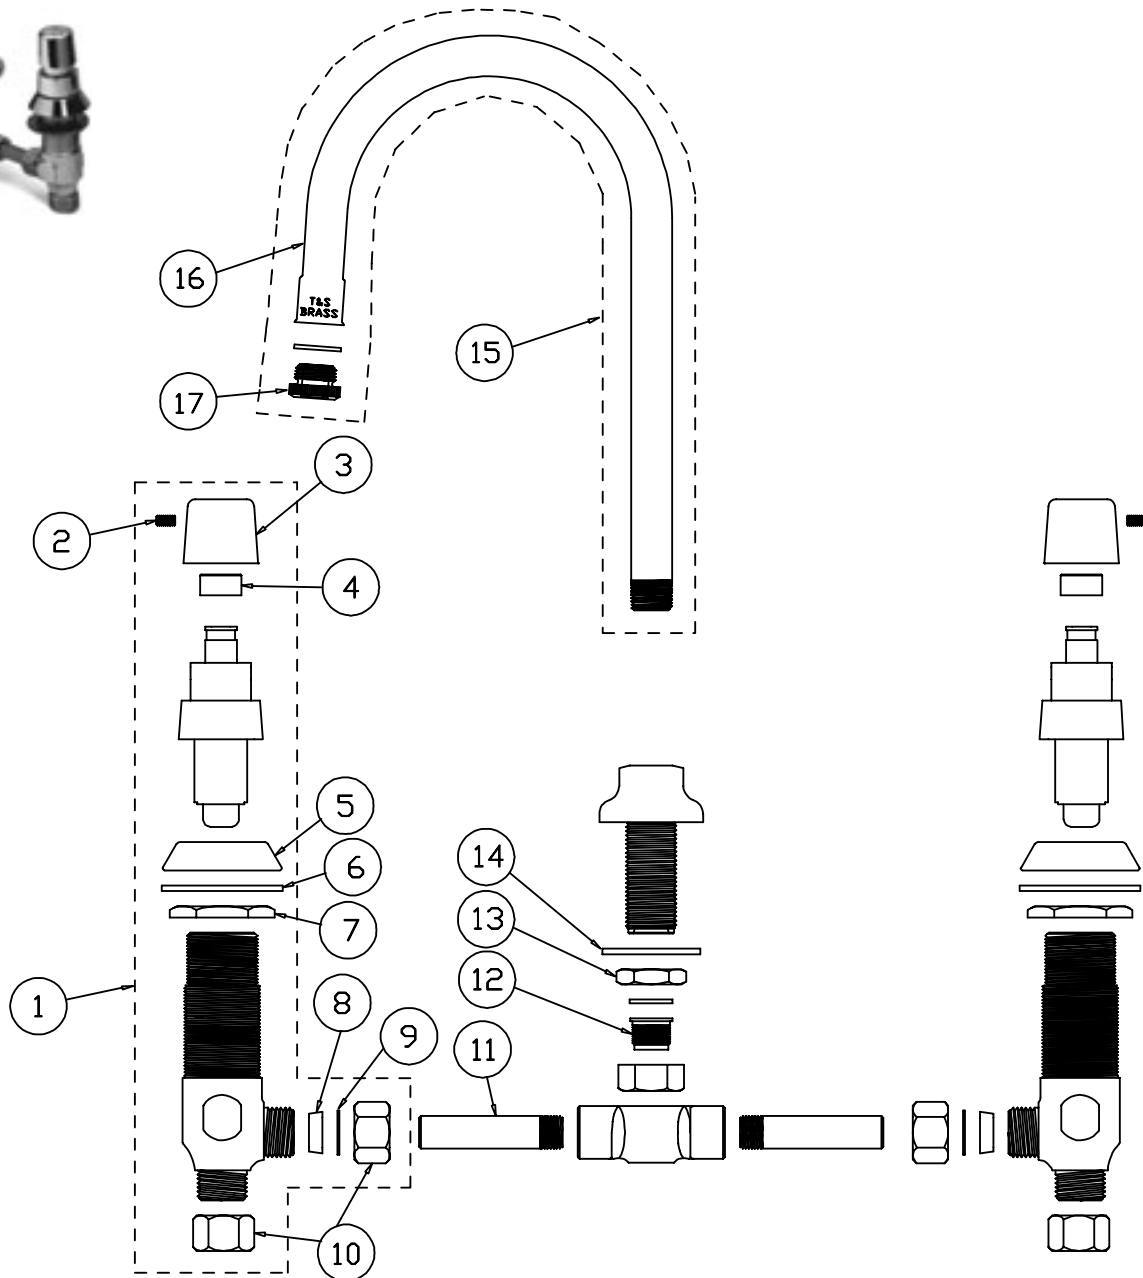

B-2820

Commercial Slow Closing Faucet Assembly

1	Asm, Side Body	238A	10	Nut, Coupling	000958-20
2	Set Screw	000938-45	11	Nipple	000342-20
3	Cap, Push - Hot	000627-40	12	Insert	003700-45
4	Cap, Insulator	011681-45	13	Locknut	002954-45
5	Flange	000537-40	14	Washer	000999-45
6	Washer, Nipple	001006-45	15	Asm, Gooseneck	120X
7	Locknut, Bottom Body	000960-20	16	Gooseneck	000398-40
8	Washer, Yoke	001091-45	17	Tip	B-LT
9	Washer	000981-45			