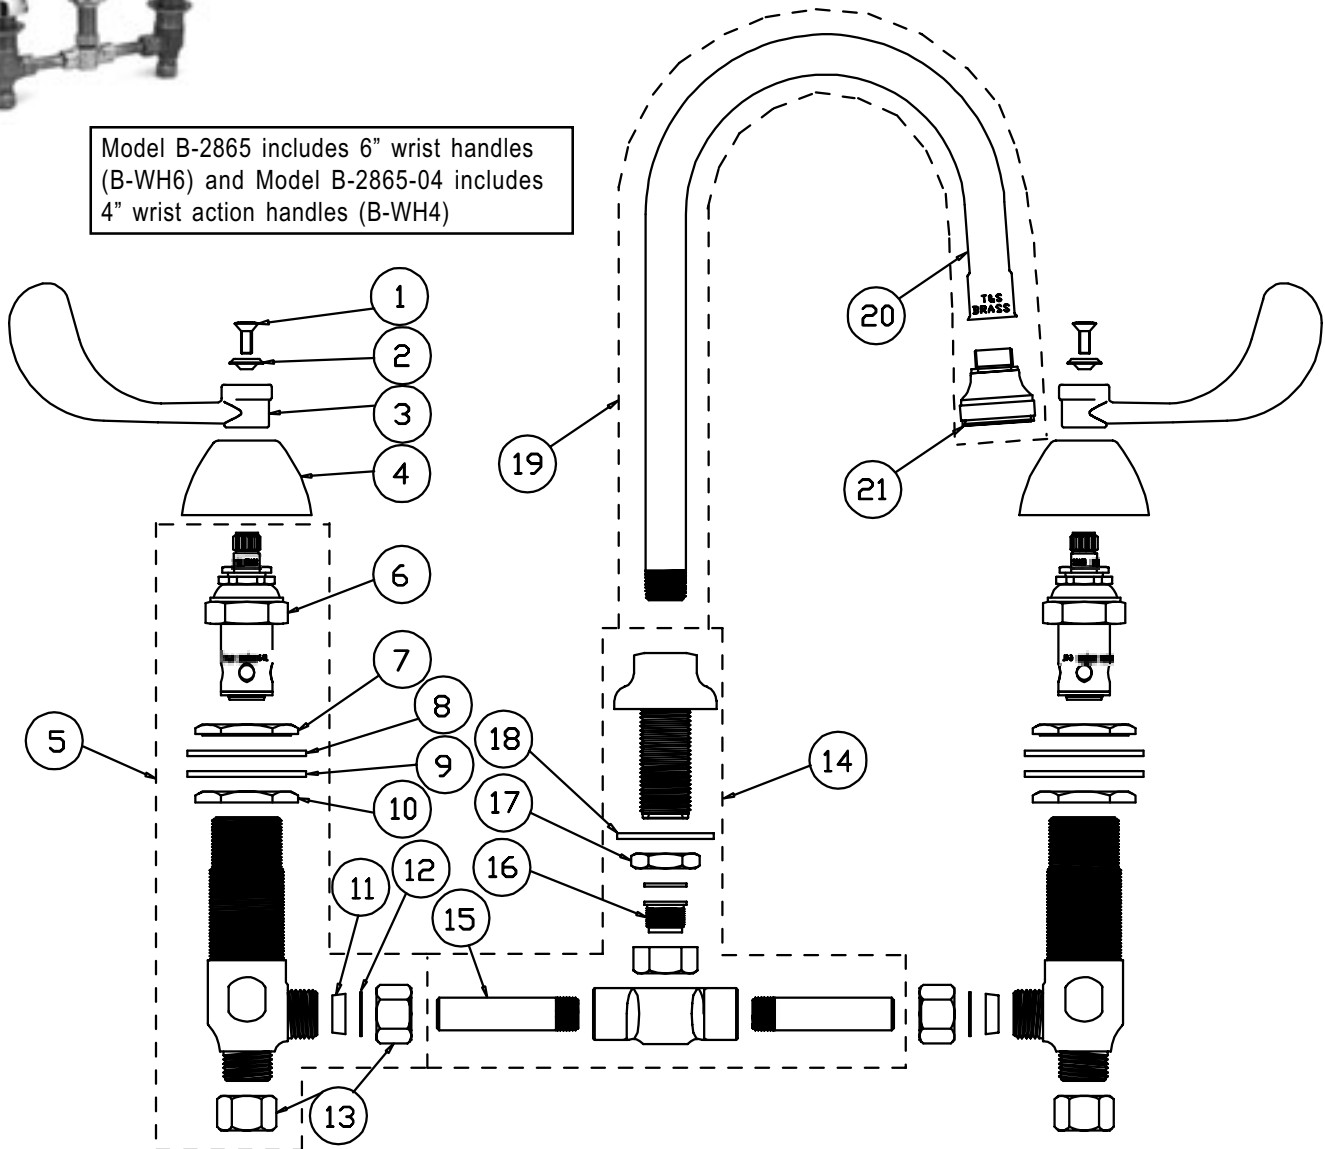

B-2855

Commercial Faucet Assembly

1	Screw, Handle	000922-45	11	Washer, Yoke	001091-45
2	Index, Button, Blue/Cold	001660-45	12	Washer	000981-45
3	Index, Button, Red/Hot	001661-45	13	Nut, Coupling	000958-20
4	Handle, Lever	001638-45	14	Asm, Center Body	006219-40
5	Asm, Side Body - Cold	161A	15	Nipple	000342-20
	Asm, Side Body - Hot	162A	16	Insert	003700-45
6	Asm, Spindle Eterna - LH/Col	006477-40	17	Locknut	002954-45
	Asm, Spindle Eterna - RH/Hot	006478-40	18	Washer	000999-45
7	Locknut, Body Top	000959-20	19	Asm, Swing Nozzle, 9"	002982-40
8	Washer, Body	002290-45	20	O-Ring	001074-45
9	Washer, Nipple	001006-45	21	Sleeve	011429-45
10	Locknut, Body Bottom	000960-20	22	Washer	009538-45

B-2865, B-2865-04

Model B-2865 includes 6" wrist handles (B-WH6) and Model B-2865-04 includes 4" wrist action handles (B-WH4)

Medical Commercial Faucet Assembly

1	Screw, Handle	000922-45	10	Locknut, Body Bottom	000960-20
2	Index, Button, Blue/Cold	001660-45	11	Washer, Yoke	001091-45
	Index, Button, Red/Hot	001661-45	12	Washer	000981-45
3	Handle, Wrist Action, 6" (B-2865)	B-WH6	13	Nut, Coupling	000958-20
	Handle, Wrist Action, 4" (B-2865-04)	B-WH4	14	Asm, Center Body	006217-40
4	Escutcheon	001257-40	15	Nipple	000342-20
5	Asm, Body - Cold	161A	16	Insert	003700-45
	Asm, Body - Hot	162A	17	Locknut	002954-45
6	Asm, Spindle Eterna - LH/Cold	006477-40	18	Washer	000999-45
	Asm, Spindle Eterna - RH/Hot	006478-40	19	Asm, Rigid Gooseneck	120X
7	Locknut, Body Top	000959-20	20	Gooseneck	120X
8	Washer, Body	002290-45	21	Asm, Rosespray	B-0103
9	Washer, Nipple	001006-45			