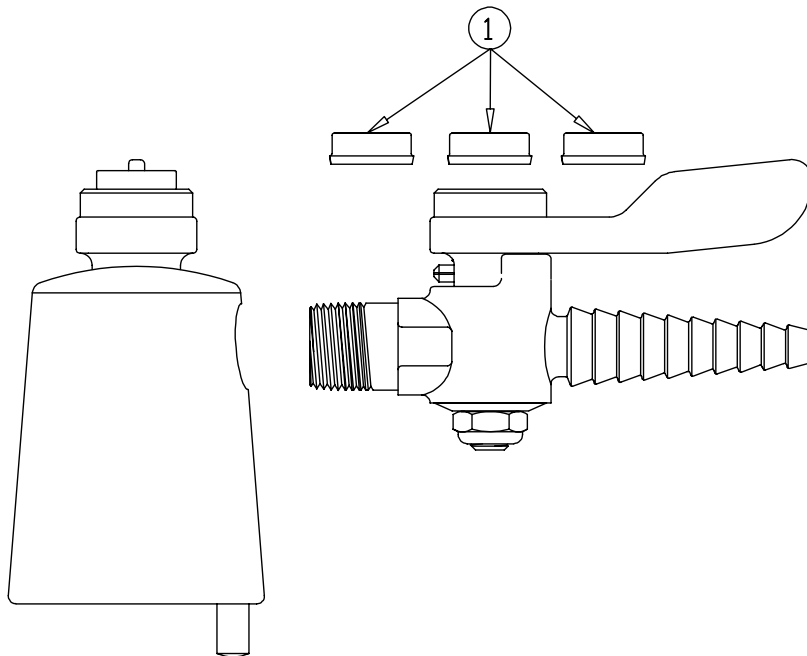

BL-4200-0, BL-4200-01, BL-4200-02

Model BL-4200-0 includes (2) hose cocks set 90 degrees apart (see top view to the left of this note). Model BL-4200-01 includes only (1) hose cock. Model BL-4200-02 includes (2) hose cocks set 180 degrees apart which is pictured below.

Turret with Hose Cock(s)

- | | | |
|---|-------------------------------|-----------|
| 1 | Index, Snap-In, Dark Blue/Gas | 001197-45 |
| | Index, Snap-In, Yellow/Vacuum | 001200-45 |
| | Index, Snap-In, Orange/Air | 001203-45 |
| 2 | Turret, 90 degree Outlets | BL-4100-0 |

BL-4203-0, BL-4203-01

Model BL-4203-0 includes (2) hose cocks set 90 degrees apart (see top view to the left of this note). Model BL-4203-01 includes only (1) hose cock.

Turret with Hose Cock(s)

1	Index, Snap-In, Yellow/Vacuum	001200-45
	Index, Snap-In, Orange/Air	001203-45
	Index, Snap-In, Dark Blue/Gas	001197-45
2	Turret	BL-4102-