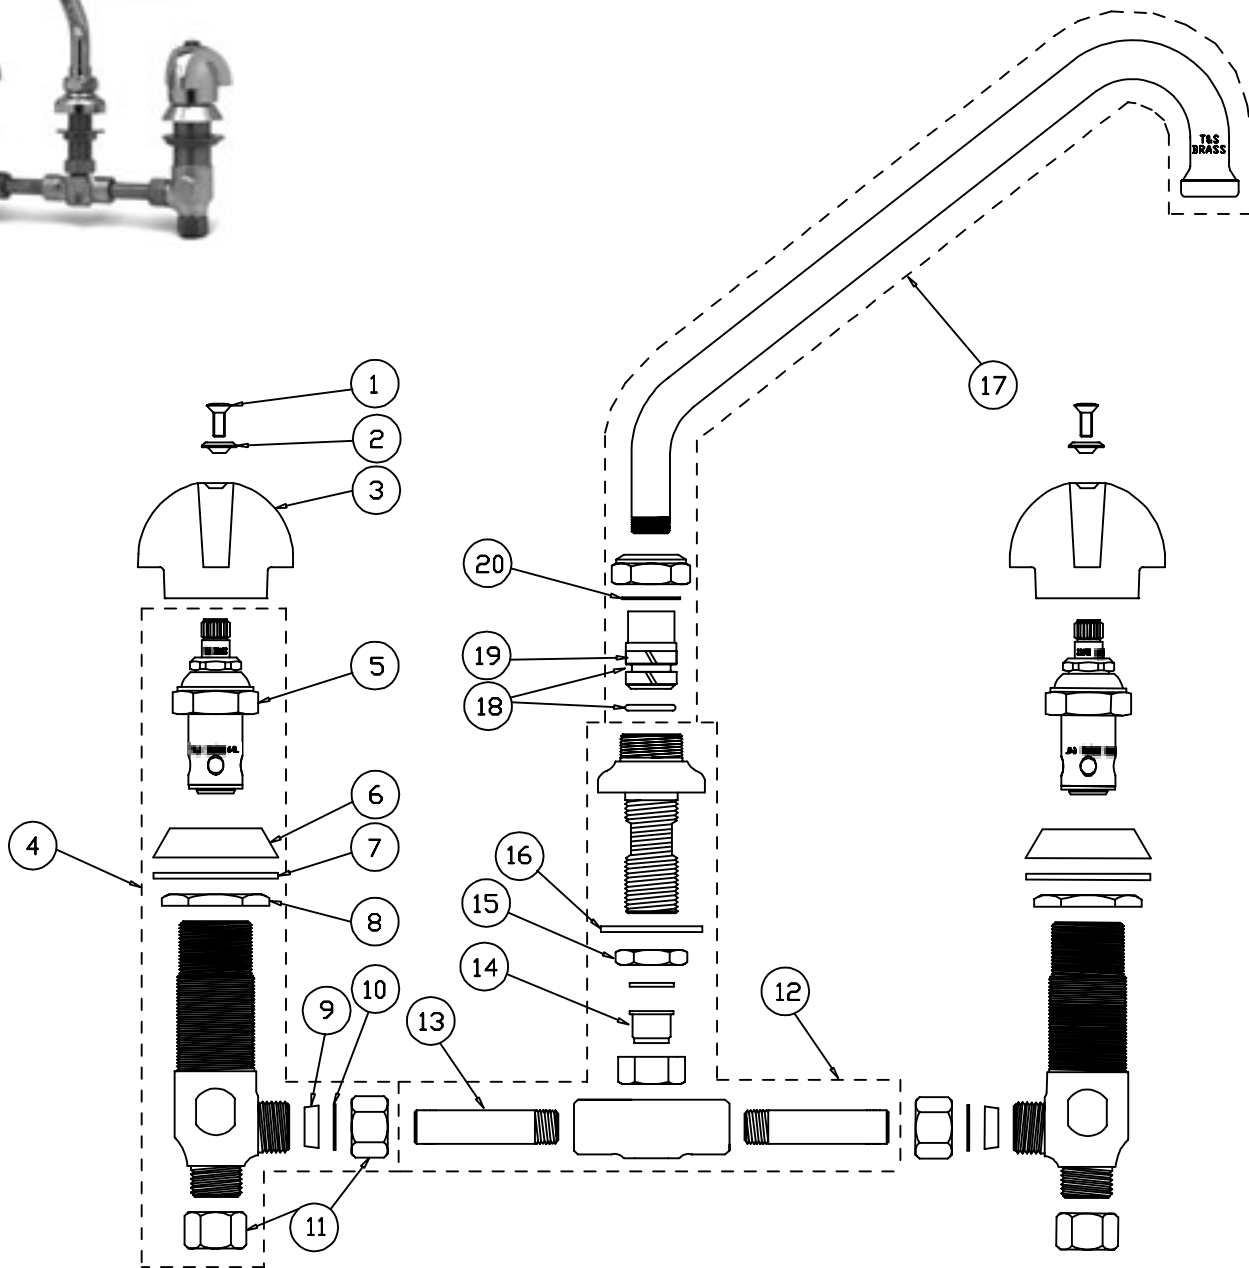

B-2867, B-2867-04

Model B-2867 includes 6" wrist handles (B-WH6) and Model B-2867-04 includes 4" wrist action handles (B-WH4)

Medical Commercial Faucet Assembly

1	Screw, Handle	000922-45	10	Locknut, Body Bottom	000960-20
2	Index, Button, Blue/Cold	001660-45	11	Washer, Yoke	001091-45
	Index, Button, Red/Hot	001661-45	12	Washer	000981-45
3	Handle, Wrist Action, 6" (B-2867)	B-WH6	13	Nut, Coupling	000958-20
	Handle, Wrist Action, 4" (B-2867-04)	B-WH4	14	Asm, Center Body	006217-40
4	Escutcheon	001257-40	15	Nipple	000342-20
5	Asm, Body - Cold	161A	16	Insert	003700-45
	Asm, Body - Hot	162A	17	Locknut	002954-45
6	Asm, Spindle Eterna - LH/Cold	006477-40	18	Washer	000999-45
	Asm, Spindle Eterna - RH/Hot	006478-40	19	Asm, Rigid Gooseneck	120X
7	Locknut, Body Top	000959-20	20	Gooseneck	000398-40
8	Washer, Body	002290-45	21	Aerator	B-0199-02
9	Washer, Nipple	001006-45			

B-2955

Commercial Faucet Assembly

1	Screw, Handle	000922-45	10	Washer	000981-45
2	Index, Button, Blue/Cold	001660-45	11	Nut, Coupling	000958-20
	Index, Button, Red/Hot	001661-45	12	Asm, Center Body	006219-40
3	Handle, Lavatory 3-Wing, Cold	180F	13	Nipple	000342-20
	Handle, Lavatory 3-Wing, Hot	181F	14	Insert	003700-45
4	Asm, Side Body	007353-40	15	Locknut	002954-45
5	Asm, Spindle BWH Eterna	006010-45	16	Washer	000999-45
6	Flange	000537-40	17	Asm, Swing Nozzle, 9"	002982-40
7	Washer	002601-45	18	O-Ring	001074-45
8	Locknut, Body Bottom	000960-20	19	Sleeve	011429-45
9	Washer, Yoke	001091-45	20	Washer	009538-45