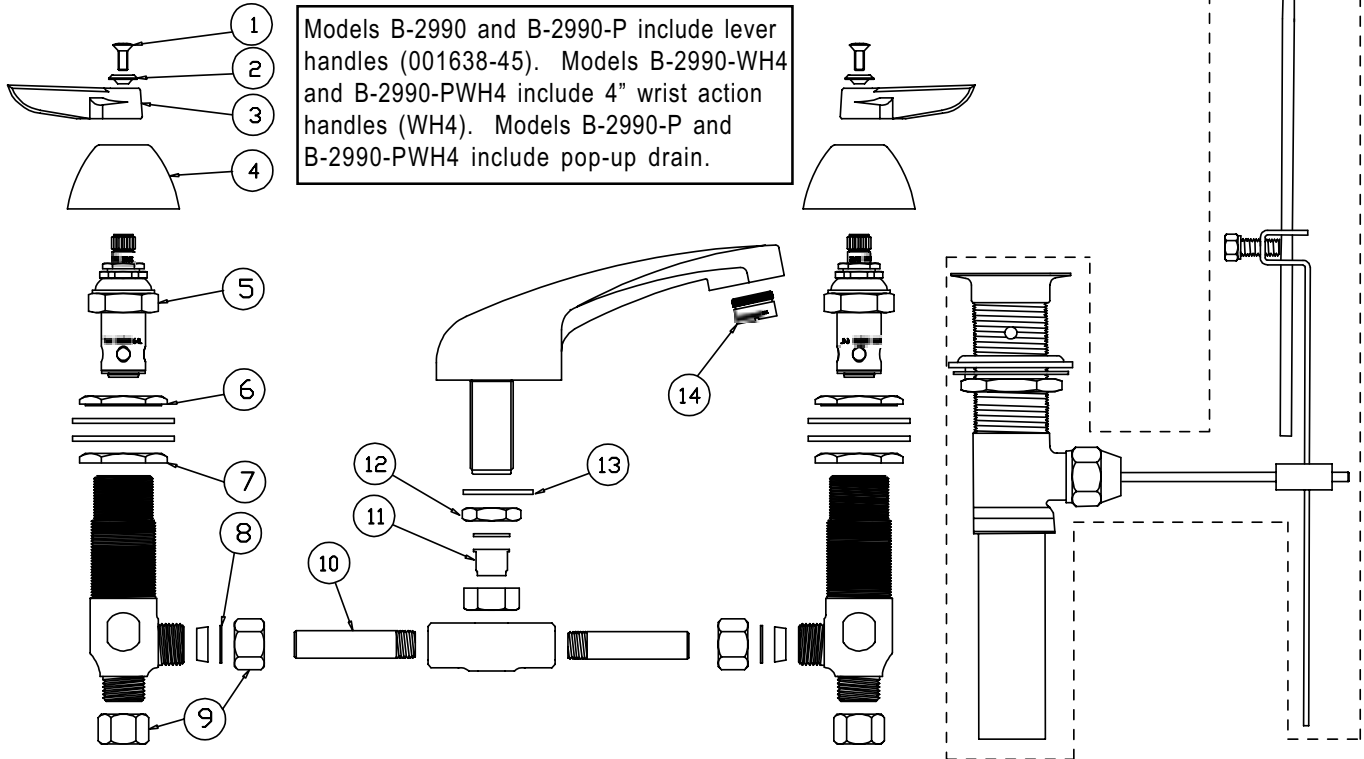

B-2955

Commercial Faucet Assembly

1	Screw, Handle	000922-45	10	Washer	000981-45
2	Index, Button, Blue/Cold	001660-45	11	Nut, Coupling	000958-20
	Index, Button, Red/Hot	001661-45	12	Asm, Center Body	006219-40
3	Handle, Lavatory 3-Wing, Cold	180F	13	Nipple	000342-20
	Handle, Lavatory 3-Wing, Hot	181F	14	Insert	003700-45
4	Asm, Side Body	007353-40	15	Locknut	002954-45
5	Asm, Spindle BWH Eterna	006010-45	16	Washer	000999-45
6	Flange	000537-40	17	Asm, Swing Nozzle, 9"	002982-40
7	Washer	002601-45	18	O-Ring	001074-45
8	Locknut, Body Bottom	000960-20	19	Sleeve	011429-45
9	Washer, Yoke	001091-45	20	Washer	009538-45

B-2990, B-2990-P, B-2990-WH4, B-2990-PWH4

Faucet Assembly

1	Screw, Handle	000925-45	7	Locknut, Body Bottom	000960-20
2	Index, Snap-In, Blue/Cold	001686-45	8	Washer	000981-45
	Index, Snap-In, Red/Hot	001194-45	9	Nut, Coupling	000958-20
3	Handle, Lever (B-2990 & B-2990-P)	001638-45	10	Nipple	000342-20
	Handle, Wrist Action, 4" (B-2990-WH4 & B-2990-PWH B-WH4)		11	Insert	003700-45
4	Escutcheon	001257-40	12	Locknut	002954-45
5	Asm, Spindle, Eterna - RH/Cold	006478-40	13	Washer, Shank	012596-45
	Asm, Spindle, Eterna - LH/Hot	006477-40	14	Aerator	B-0199-03
6	Locknut, Body Top	000959-20			