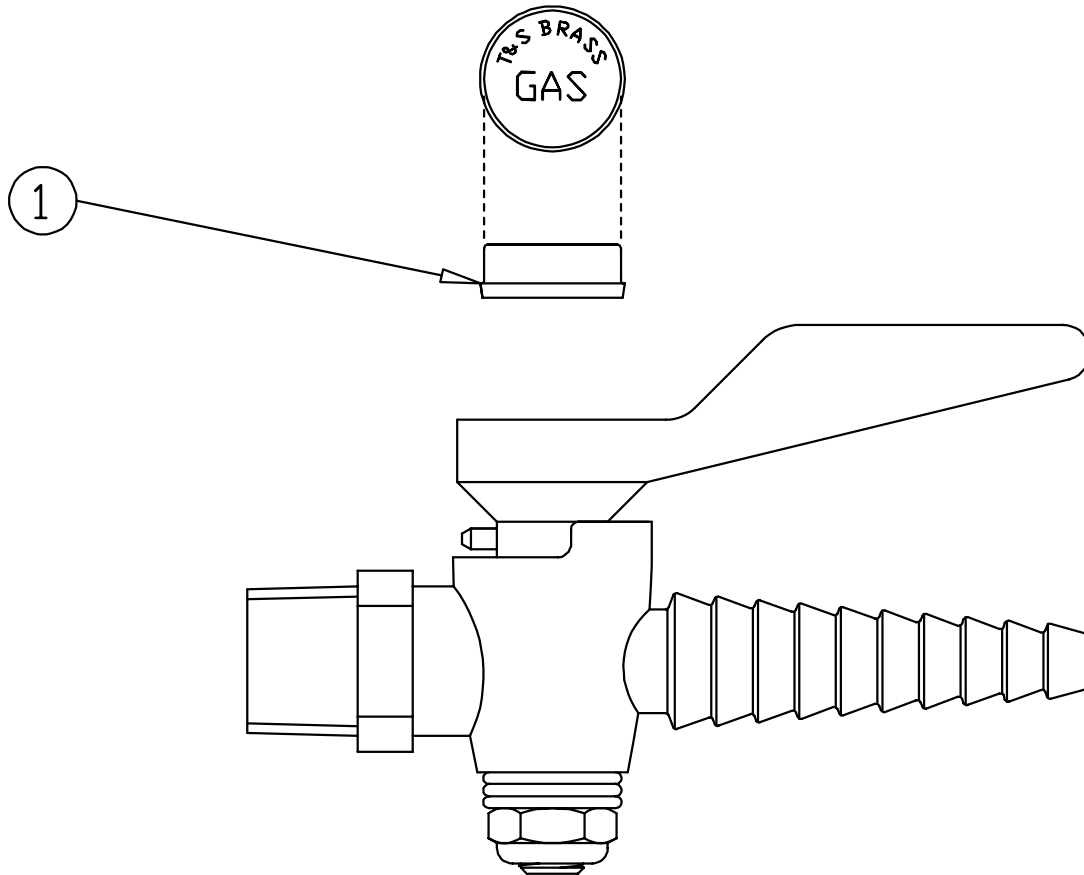

BL-4000-01

Hosecock Assembly

1	Index, Button - Blue/Gas	001197-45
	Index, Button - Yellow/Vaccu	001200-45
	Index, Button - Orange/Air	001203-45