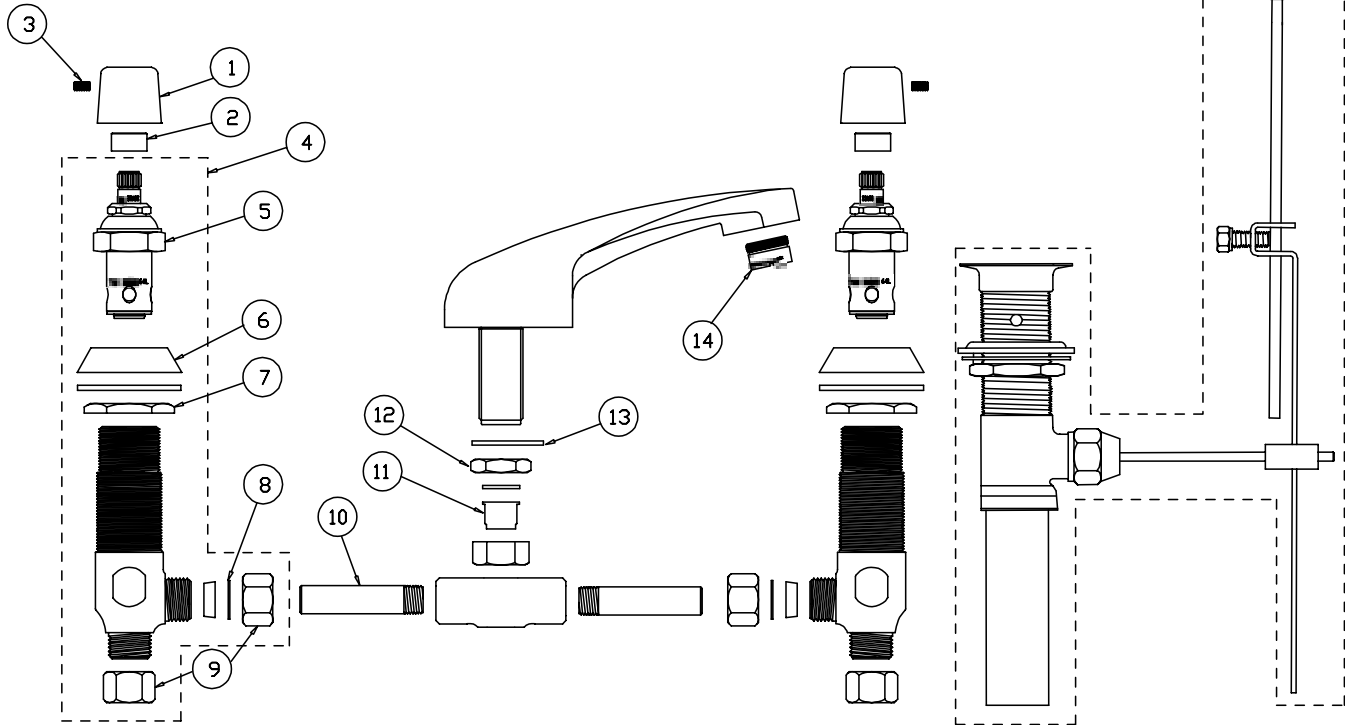

B-2990, B-2990-P, B-2990-WH4, B-2990-PWH4

Faucet Assembly

1	Screw, Handle	000925-45	7	Locknut, Body Bottom	000960-20
2	Index, Snap-In, Blue/Cold	001686-45	8	Washer	000981-45
	Index, Snap-In, Red/Hot	001194-45	9	Nut, Coupling	000958-20
3	Handle, Lever (B-2990 & B-2990-P)	001638-45	10	Nipple	000342-20
	Handle, Wrist Action, 4" (B-2990-WH4 & B-2990-PWH B-WH4)		11	Insert	003700-45
4	Escutcheon	001257-40	12	Locknut	002954-45
5	Asm, Spindle, Eterna - RH/Cold	006478-40	13	Washer, Shank	012596-45
	Asm, Spindle, Eterna - LH/Hot	006477-40	14	Aerator	B-0199-03
6	Locknut, Body Top	000959-20			

B-2991, B-2991-P

Model B-2991-P includes pop-up drain.

Commercial Faucet Assembly

1	Button, Push, Cold	000628-40
2	Cap, Insulator	011681-45
3	Screw, Set	000938-45
4	Asm, Side Body	007373-40
5	Asm, Spindle BWH Eterna	006010-45
6	Flange	000537-40
7	Locknut, Body Bottom	000960-20
8	Washer	000981-45
9	Nut, Coupling	000958-20
10	Nipple	000342-20
11	Insert	003700-45
12	Locknut	002954-45
13	Washer, Shank	012596-45
14	Aerator	B-0199-03

B-2992, B-2992-P

Faucet Assembly

1	Screw, Handle	000925-45	9	Nut, Coupling	000958-20
2	Index, Snap-In, Blue/Cold	001686-45	10	Nipple	000342-20
	Index, Snap-In, Red/Hot	001194-45	11	Locknut	002954-45
3	Handle, Lever	001638-45	12	O-Ring, Knuckle Joint	001060-45
4	Escutcheon	001257-40	13	Locknut, Yoke	000956-45
5	Asm, Spindle, Eterna - RH/Cold	006478-40	14	Washer, Swivel Yoke, Top	000994-45
	Asm, Spindle, Eterna - LH/Hot	006477-40	15	O-Ring, Swivel Yoke, Center	001068-45
6	Locknut, Body Top	000959-20	16	Washer, Swivel Yoke, Bottom	000993-45
7	Locknut, Body Bottom	000960-20	17	Washer, Yoke Star	000982-45
8	Washer	000981-45	18	Aerator	B-0199-03