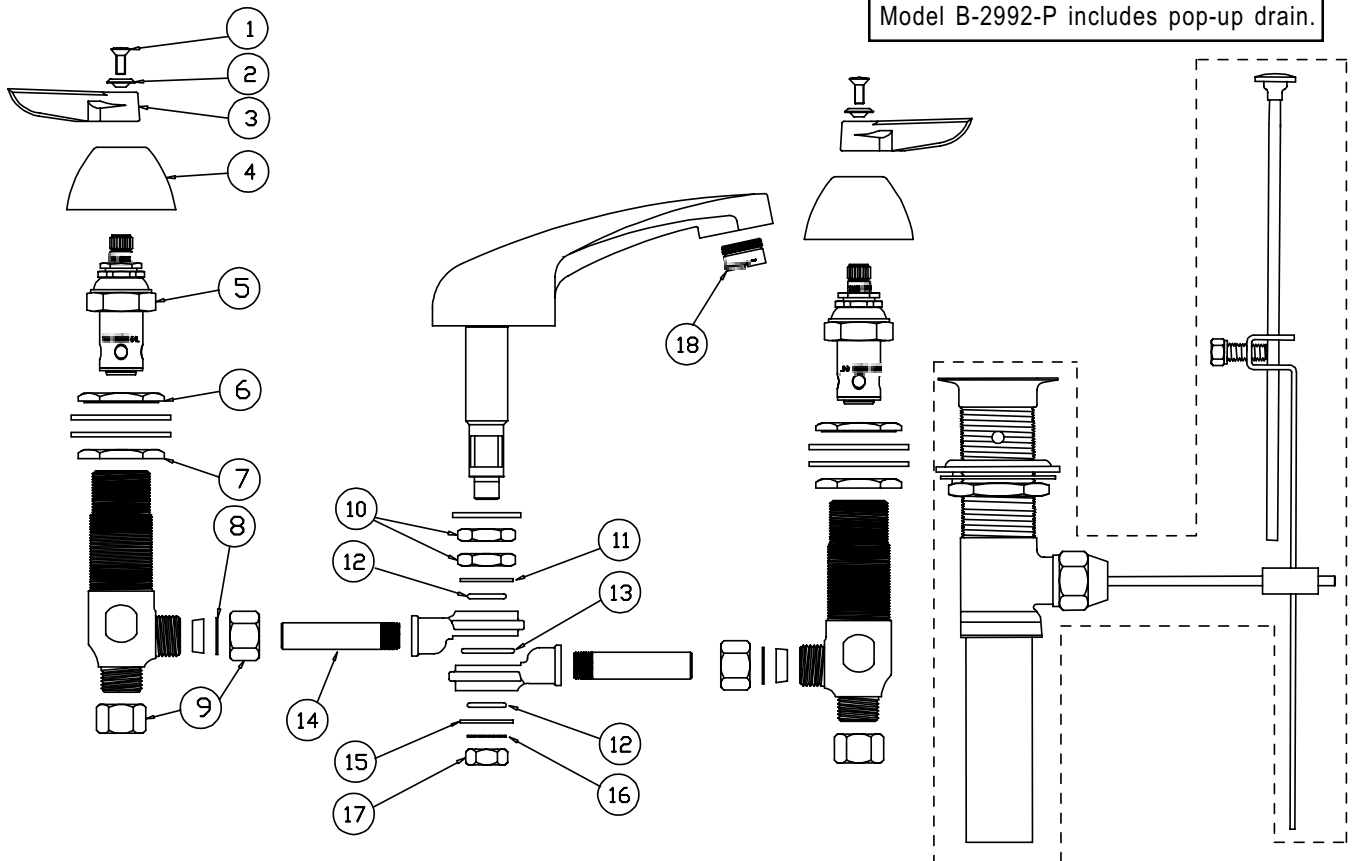

B-2990, B-2990-P, B-2990-WH4, B-2990-PWH4

Faucet Assembly

1	Screw, Handle	000925-45	7	Locknut, Body Bottom	000960-20
2	Index, Snap-In, Blue/Cold	001686-45	8	Washer	000981-45
	Index, Snap-In, Red/Hot	001194-45	9	Nut, Coupling	000958-20
3	Handle, Lever (B-2990 & B-2990-P)	001638-45	10	Nipple	000342-20
	Handle, Wrist Action, 4" (B-2990-WH4 & B-2990-PWH B-WH4)		11	Insert	003700-45
4	Escutcheon	001257-40	12	Locknut	002954-45
5	Asm, Spindle, Eterna - RH/Cold	006478-40	13	Washer, Shank	012596-45
	Asm, Spindle, Eterna - LH/Hot	006477-40	14	Aerator	B-0199-03
6	Locknut, Body Top	000959-20			

B-2991, B-2991-P

Model B-2991-P includes pop-up drain.

Commercial Faucet Assembly

1	Button, Push, Cold	000628-40
2	Cap, Insulator	011681-45
3	Screw, Set	000938-45
4	Asm, Side Body	007373-40
5	Asm, Spindle BWH Eterna	006010-45
6	Flange	000537-40
7	Locknut, Body Bottom	000960-20
8	Washer	000981-45
9	Nut, Coupling	000958-20
10	Nipple	000342-20
11	Insert	003700-45
12	Locknut	002954-45
13	Washer, Shank	012596-45
14	Aerator	B-0199-03

B-2992, B-2992-P

Faucet Assembly

1	Screw, Handle	000925-45	9	Nut, Coupling	000958-20
2	Index, Snap-In, Blue/Cold	001686-45	10	Nipple	000342-20
	Index, Snap-In, Red/Hot	001194-45	11	Locknut	002954-45
3	Handle, Lever	001638-45	12	O-Ring, Knuckle Joint	001060-45
4	Escutcheon	001257-40	13	Locknut, Yoke	000956-45
5	Asm, Spindle, Eterna - RH/Cold	006478-40	14	Washer, Swivel Yoke, Top	000994-45
	Asm, Spindle, Eterna - LH/Hot	006477-40	15	O-Ring, Swivel Yoke, Center	001068-45
6	Locknut, Body Top	000959-20	16	Washer, Swivel Yoke, Bottom	000993-45
7	Locknut, Body Bottom	000960-20	17	Washer, Yoke Star	000982-45
8	Washer	000981-45	18	Aerator	B-0199-03