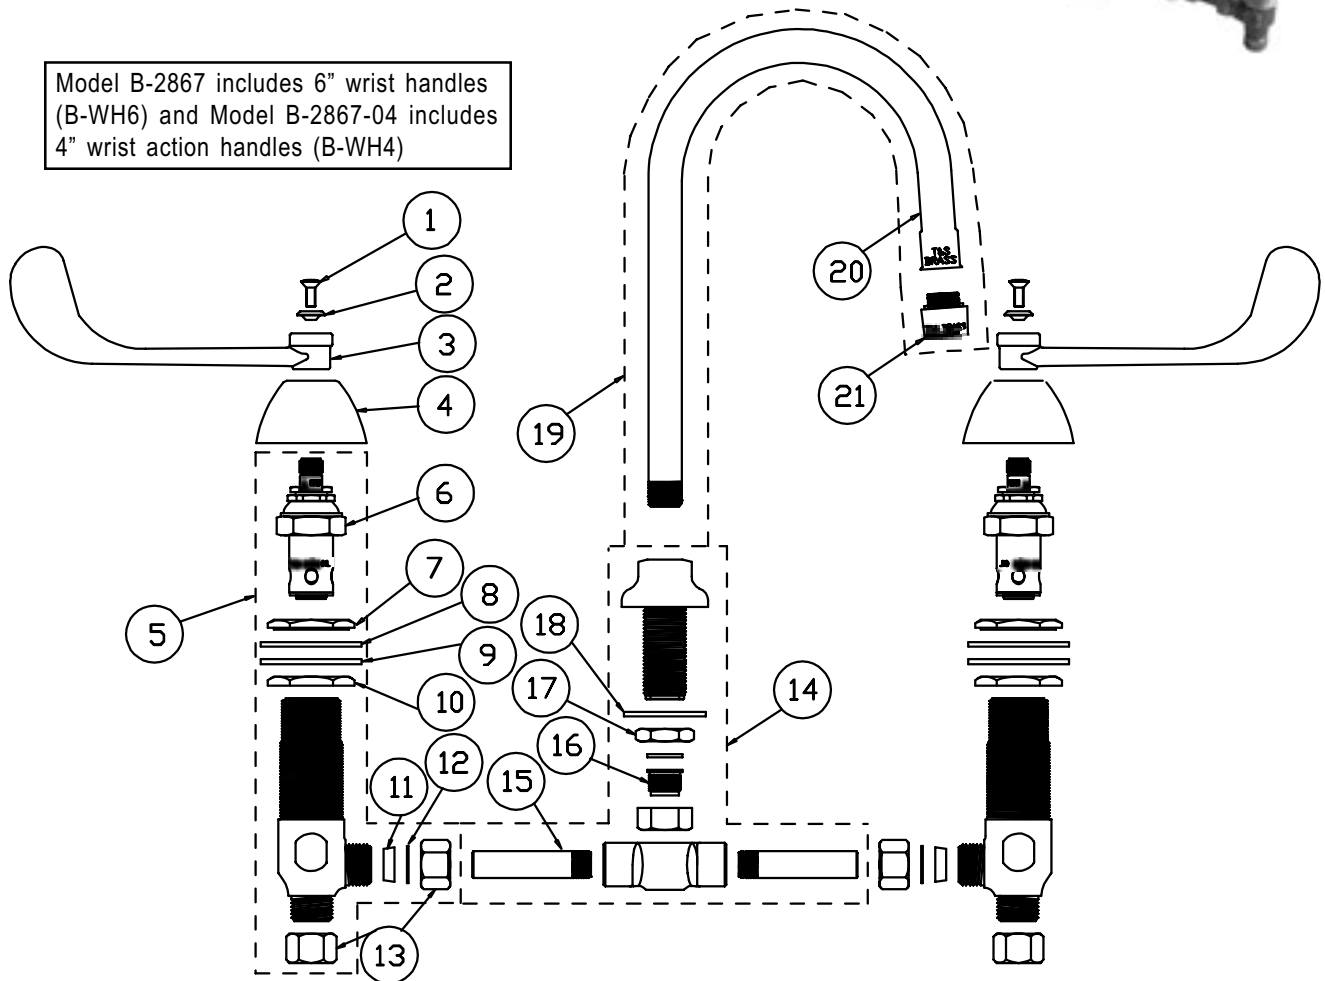

B-2866-05

Medical Commercial Faucet Assembly

1	Screw, Handle	000925-45	12	Washer	000981-45
2	Index, Snap-In, Blue/Cold	001686-45	13	Nut, Coupling	000958-20
	Index, Snap-In, Red/Hot	001194-45	14	Asm, Center Body	006217-40
3	Handle, Wrist Action, 4"	B-WH4	15	Nipple	000342-20
4	Escutcheon	001257-40	16	Insert	003700-45
5	Asm, Body - Cold	161A	17	Locknut	002954-45
	Asm, Body - Hot	162A	18	Washer	000999-45
6	Asm, Spindle, Eterna - RH/Cold	006478-40	19	Asm, Swivel Gooseneck	006854-40
	Asm, Spindle, Eterna - LH/Hot	006477-40	20	Gooseneck	133X
7	Locknut, Body Top	000959-20	21	Washer	009538-45
8	Washer, Body	002290-45	22	Sleeve	011429-45
9	Washer, Nipple	001006-45	23	O-Ring	001074-45
10	Locknut, Body Bottom	000960-20	24	Aerator	B-0199-01
11	Washer, Yoke	001091-45			

B-2867, B-2867-04

Model B-2867 includes 6" wrist handles (B-WH6) and Model B-2867-04 includes 4" wrist action handles (B-WH4)

Medical Commercial Faucet Assembly

1	Screw, Handle	000922-45	10	Locknut, Body Bottom	000960-20
2	Index, Button, Blue/Cold	001660-45	11	Washer, Yoke	001091-45
	Index, Button, Red/Hot	001661-45	12	Washer	000981-45
3	Handle, Wrist Action, 6" (B-2867)	B-WH6	13	Nut, Coupling	000958-20
	Handle, Wrist Action, 4" (B-2867-04)	B-WH4	14	Asm, Center Body	006217-40
4	Escutcheon	001257-40	15	Nipple	000342-20
5	Asm, Body - Cold	161A	16	Insert	003700-45
	Asm, Body - Hot	162A	17	Locknut	002954-45
6	Asm, Spindle Eterna - LH/Cold	006477-40	18	Washer	000999-45
	Asm, Spindle Eterna - RH/Hot	006478-40	19	Asm, Rigid Gooseneck	120X
7	Locknut, Body Top	000959-20	20	Gooseneck	000398-40
8	Washer, Body	002290-45	21	Aerator	B-0199-02
9	Washer, Nipple	001006-45			