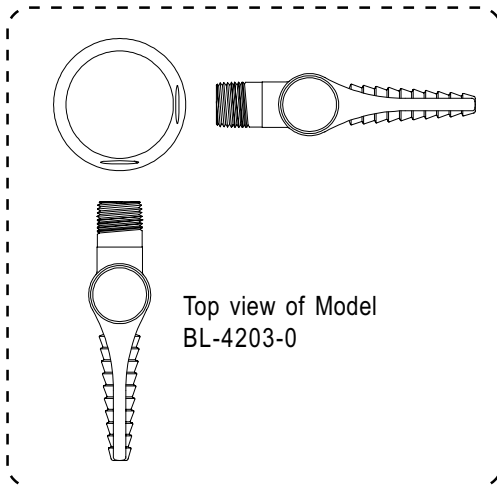

Model BL-4203-0 includes (2) hose cocks set 90 degrees apart (see top view to the left of this note). Model BL-4203-01 includes only (1) hose cock.