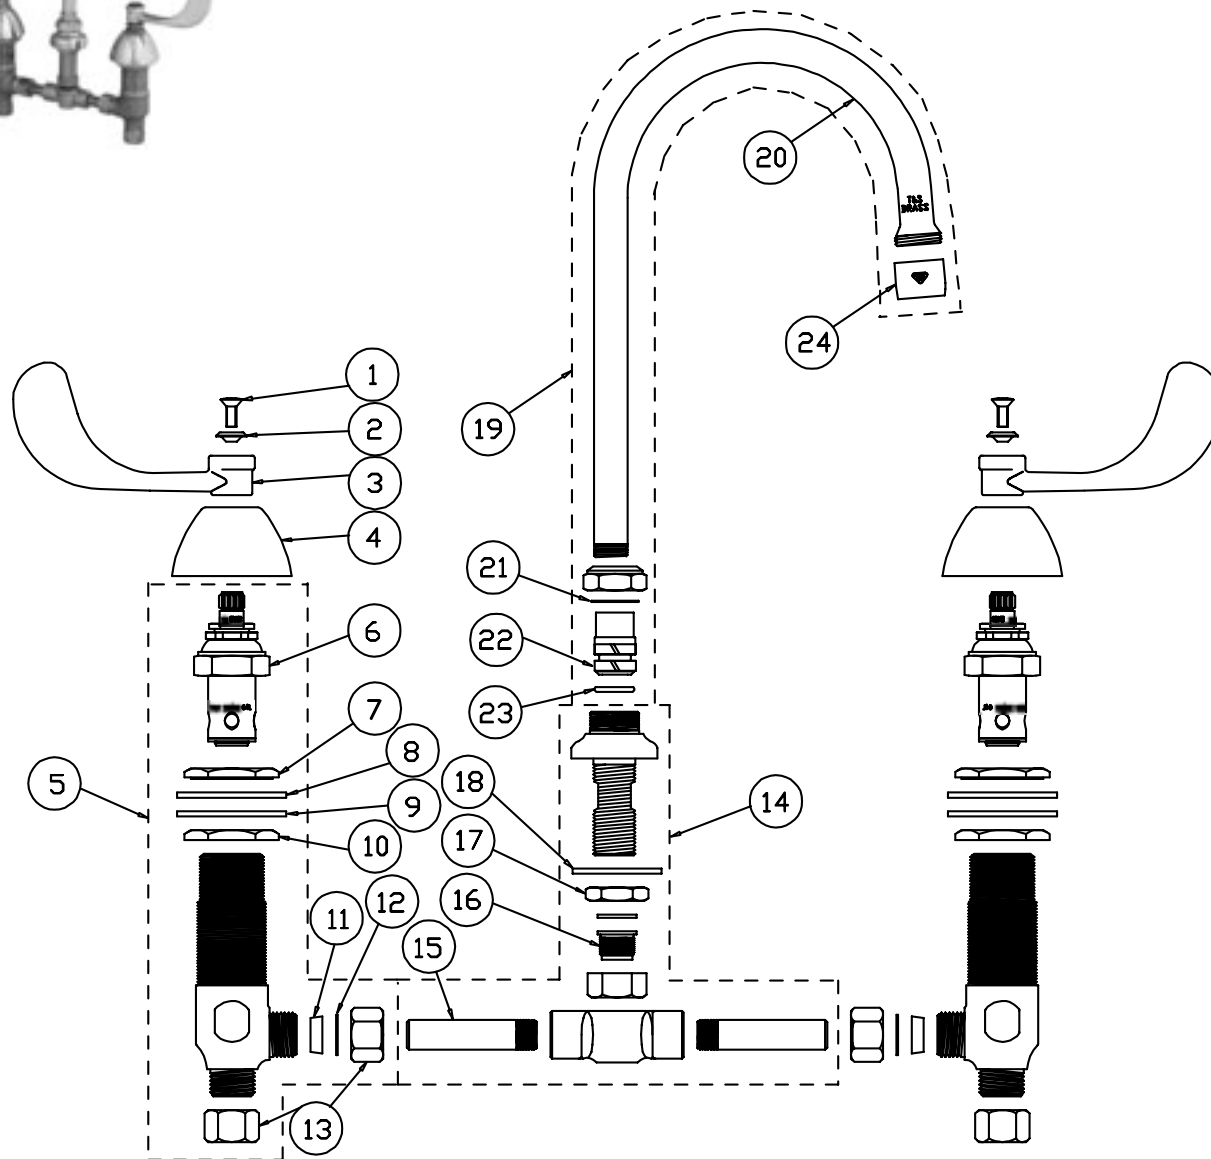

B-2866-05

Medical Commercial Faucet Assembly

1	Screw, Handle	000925-45	12	Washer	000981-45
2	Index, Snap-In, Blue/Cold	001686-45	13	Nut, Coupling	000958-20
	Index, Snap-In, Red/Hot	001194-45	14	Asm, Center Body	006217-40
3	Handle, Wrist Action, 4"	B-WH4	15	Nipple	000342-20
4	Escutcheon	001257-40	16	Insert	003700-45
5	Asm, Body - Cold	161A	17	Locknut	002954-45
	Asm, Body - Hot	162A	18	Washer	000999-45
6	Asm, Spindle, Eterna - RH/Cold	006478-40	19	Asm, Swivel Gooseneck	006854-40
	Asm, Spindle, Eterna - LH/Hot	006477-40	20	Gooseneck	133X
7	Locknut, Body Top	000959-20	21	Washer	009538-45
8	Washer, Body	002290-45	22	Sleeve	011429-45
9	Washer, Nipple	001006-45	23	O-Ring	001074-45
10	Locknut, Body Bottom	000960-20	24	Aerator	B-0199-01
11	Washer, Yoke	001091-45