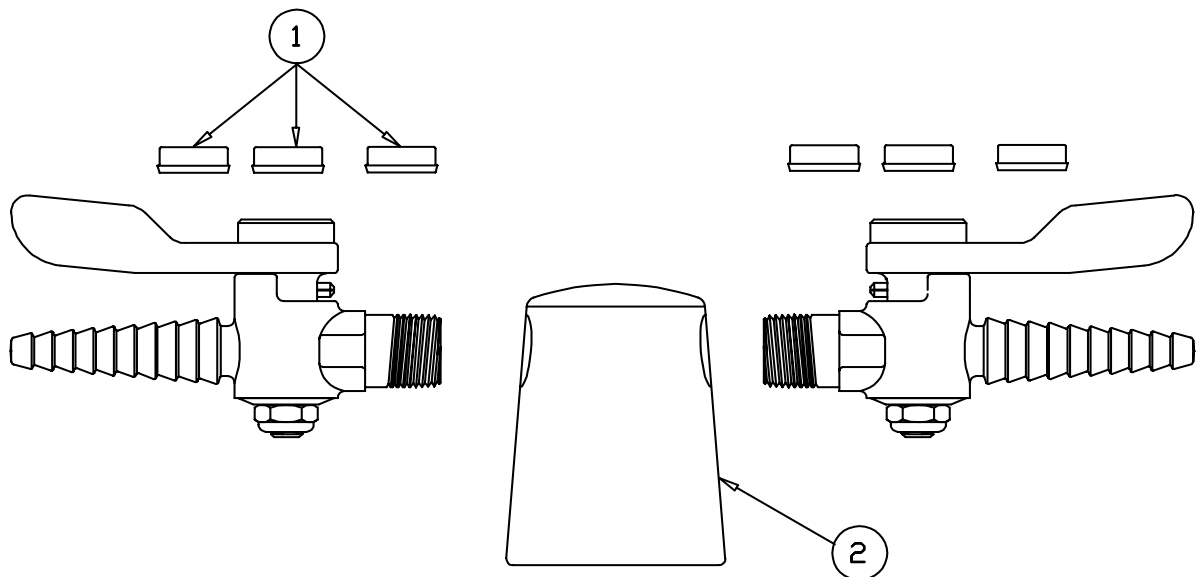

BL-4010-01

Turret with Hose Cock

- | | | |
|---|-------------------------------|-----------|
| 1 | Index, Snap-In, Yellow/Vacuum | 001200-45 |
| | Index, Snap-In, Orange/Air | 001203-45 |
| | Index, Snap-In, Dark Blue/Gas | 001197-45 |

BL-4200-0, BL-4200-01, BL-4200-02

Model BL-4200-0 includes (2) hose cocks set 90 degrees apart (see top view to the left of this note). Model BL-4200-01 includes only (1) hose cock. Model BL-4200-02 includes (2) hose cocks set 180 degrees apart which is pictured below.