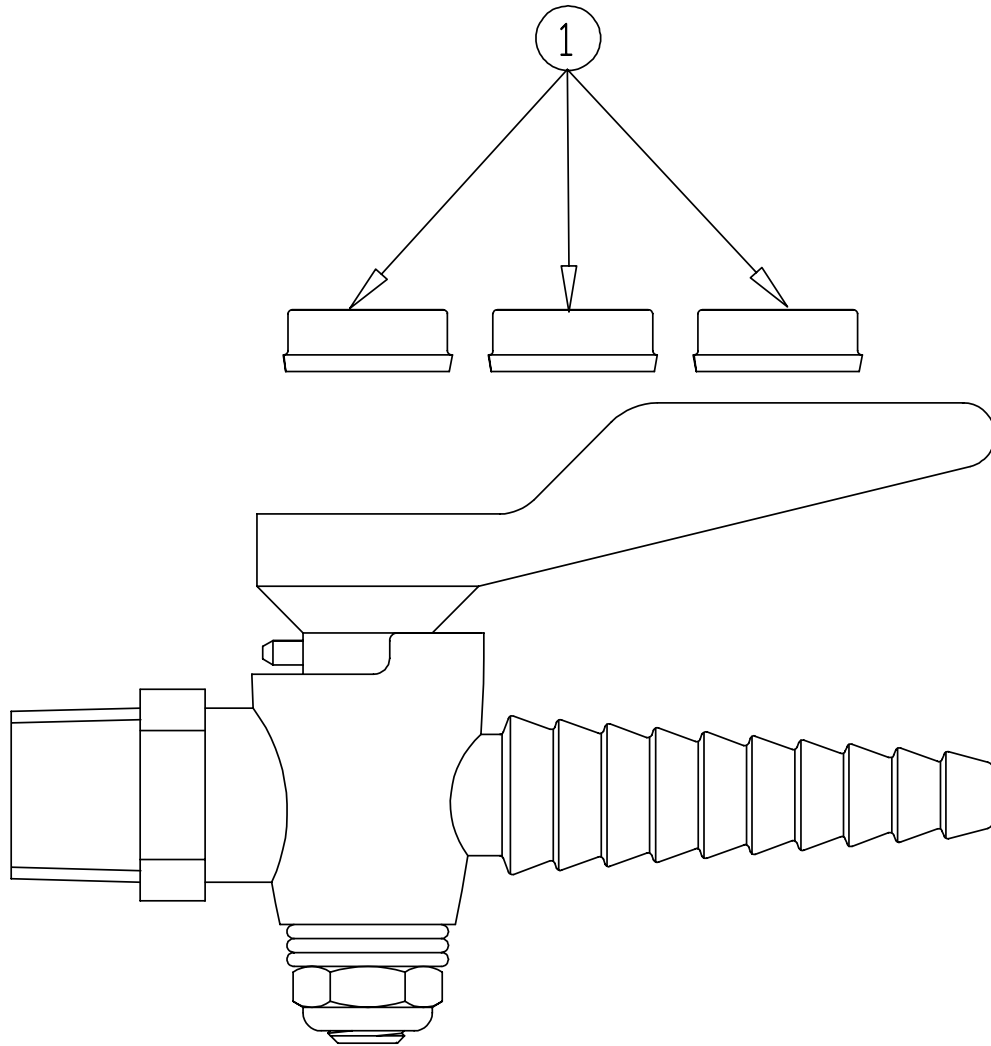

BL-4005-01

Gas Cock

1	Index, Snap-In, Dark Blue/Gas	001197-45
	Index, Snap-In, Yellow/Vacuum	001200-45
	Index, Snap-In, Orange/Air	001203-45