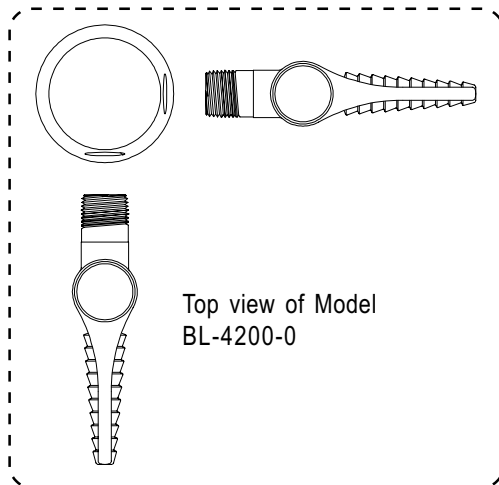

BL-4010-01

Turret with Hose Cock

- | | | |
|---|-------------------------------|-----------|
| 1 | Index, Snap-In, Yellow/Vacuum | 001200-45 |
| | Index, Snap-In, Orange/Air | 001203-45 |
| | Index, Snap-In, Dark Blue/Gas | 001197-45 |

BL-4200-0, BL-4200-01, BL-4200-02

Model BL-4200-0 includes (2) hose cocks set 90 degrees apart (see top view to the left of this note). Model BL-4200-01 includes only (1) hose cock. Model BL-4200-02 includes (2) hose cocks set 180 degrees apart which is pictured below.