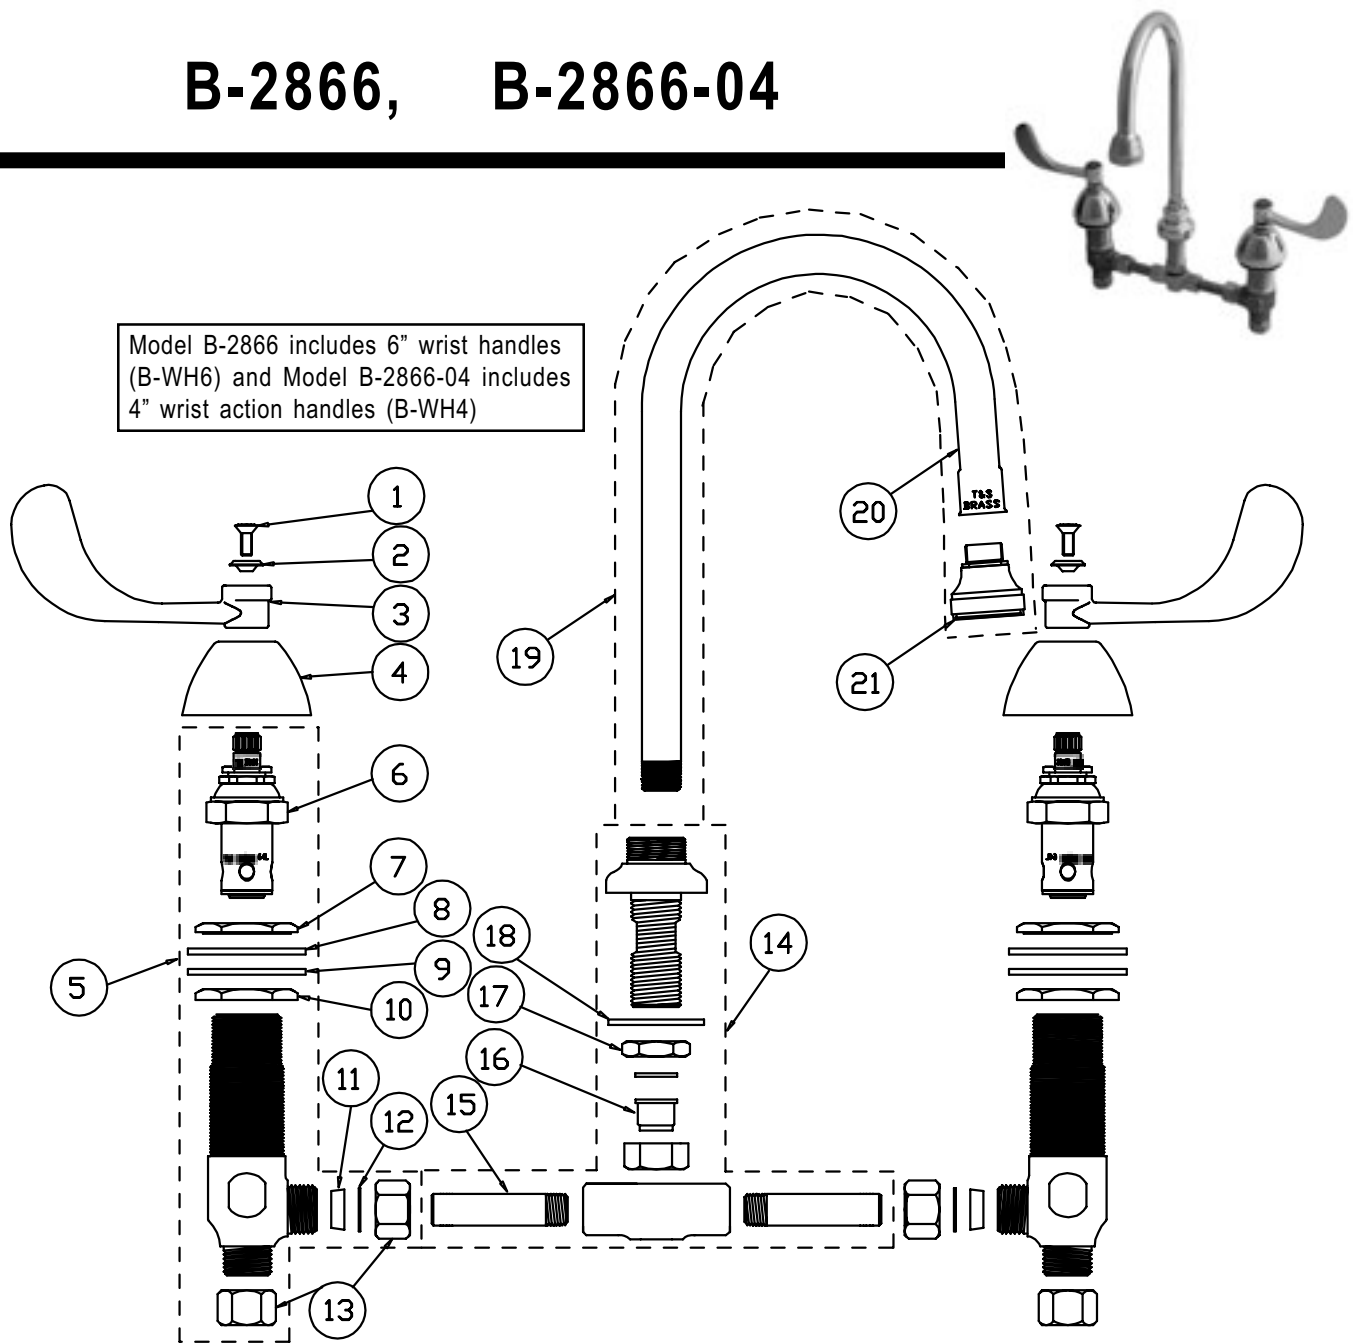

B-2865, B-2865-04

Model B-2865 includes 6" wrist handles (B-WH6) and Model B-2865-04 includes 4" wrist action handles (B-WH4)

Medical Commercial Faucet Assembly

1	Screw, Handle	000922-45	10	Locknut, Body Bottom	000960-20
2	Index, Button, Blue/Cold	001660-45	11	Washer, Yoke	001091-45
	Index, Button, Red/Hot	001661-45	12	Washer	000981-45
3	Handle, Wrist Action, 6" (B-2865)	B-WH6	13	Nut, Coupling	000958-20
	Handle, Wrist Action, 4" (B-2865-04)	B-WH4	14	Asm, Center Body	006217-40
4	Escutcheon	001257-40	15	Nipple	000342-20
5	Asm, Body - Cold	161A	16	Insert	003700-45
	Asm, Body - Hot	162A	17	Locknut	002954-45
6	Asm, Spindle Eterna - LH/Cold	006477-40	18	Washer	000999-45
	Asm, Spindle Eterna - RH/Hot	006478-40	19	Asm, Rigid Gooseneck	120X
7	Locknut, Body Top	000959-20	20	Gooseneck	120X
8	Washer, Body	002290-45	21	Asm, Rosespray	B-0103
9	Washer, Nipple	001006-45			

B-2866, B-2866-04

Medical Commercial Faucet Assembly

1	Screw, Handle	000925-45	10	Locknut, Body Bottom	000960-20
2	Index, Snap-In, Blue/Cold	001686-45	11	Washer, Yoke	001091-45
	Index, Snap-In, Red/Hot	001194-45	12	Washer	000981-45
3	Handle, Wrist Action, 6" (B-2866)	B-WH6	13	Nut, Coupling	000958-20
	Handle, Wrist Action, 4" (B-2866-04)	B-WH4	14	Asm, Center Body	006217-40
4	Escutcheon	001257-40	15	Nipple	000342-20
5	Asm, Body - Cold	161A	16	Insert	003700-45
	Asm, Body - Hot	162A	17	Locknut	002954-45
6	Asm, Spindle, Eterna - RH/Cold	006478-40	18	Washer	000999-45
	Asm, Spindle, Eterna - LH/Hot	006477-40	19	Asm, Rigid Gooseneck	133X
7	Locknut, Body Top	000959-20	20	Gooseneck	133X
8	Washer, Body	002290-45	21	Asm, Rosespray	B-0103
9	Washer, Nipple	001006-45			