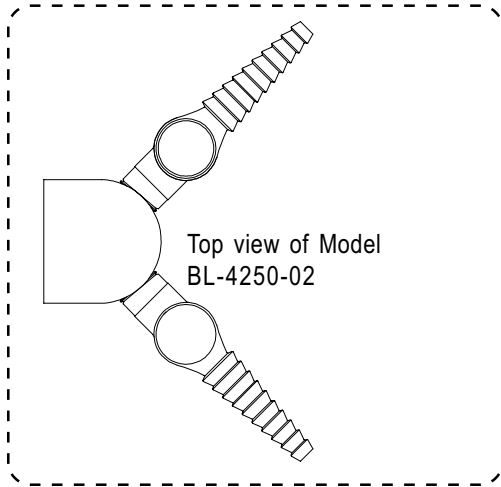

# BL-4250-02

Model BL-4250-02 includes (2) hose cocks set 90 degrees apart as the top view, to the left of this note, depicts

### ***Double Panel Flange with Hose Cocks***

- |   |                               |            |
|---|-------------------------------|------------|
| 1 | Index, Snap-In, Yellow/Vacuum | 001200-45  |
|   | Index, Snap-In, Orange/Air    | 001203-45  |
|   | Index, Snap-In, Blue/Gas      | 001197-45  |
| 2 | Flange, Double Panel          | BL-4250-05 |