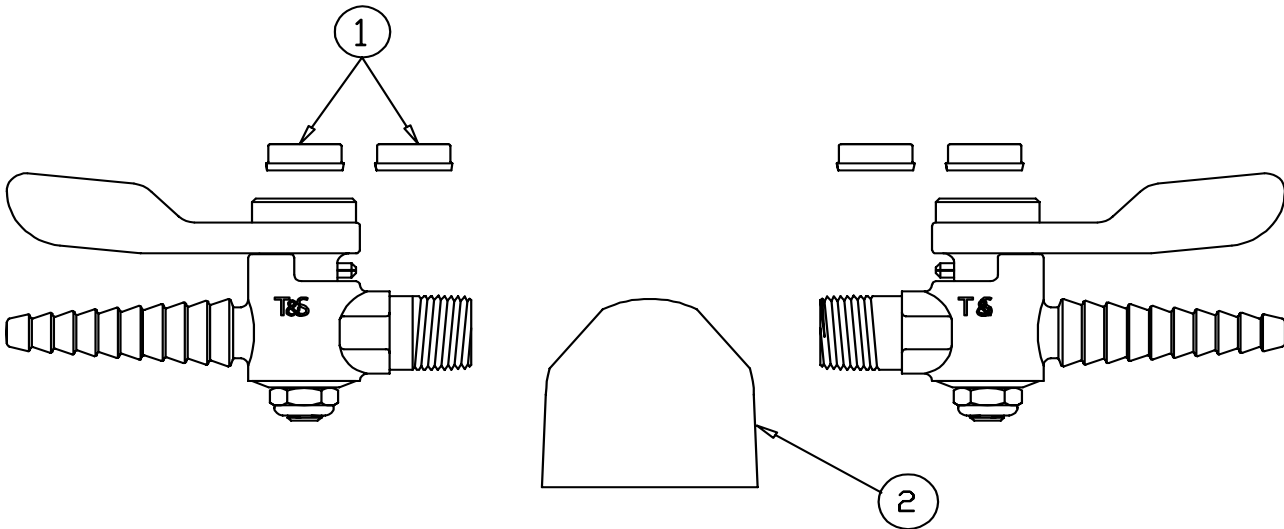

# BL-4250-02

Model BL-4250-02 includes (2) hose cocks set 90 degrees apart as the top view, to the left of this note, depicts

### ***Double Panel Flange with Hose Cocks***

- |   |                               |            |
|---|-------------------------------|------------|
| 1 | Index, Snap-In, Yellow/Vacuum | 001200-45  |
|   | Index, Snap-In, Orange/Air    | 001203-45  |
|   | Index, Snap-In, Blue/Gas      | 001197-45  |
| 2 | Flange, Double Panel          | BL-4250-05 |