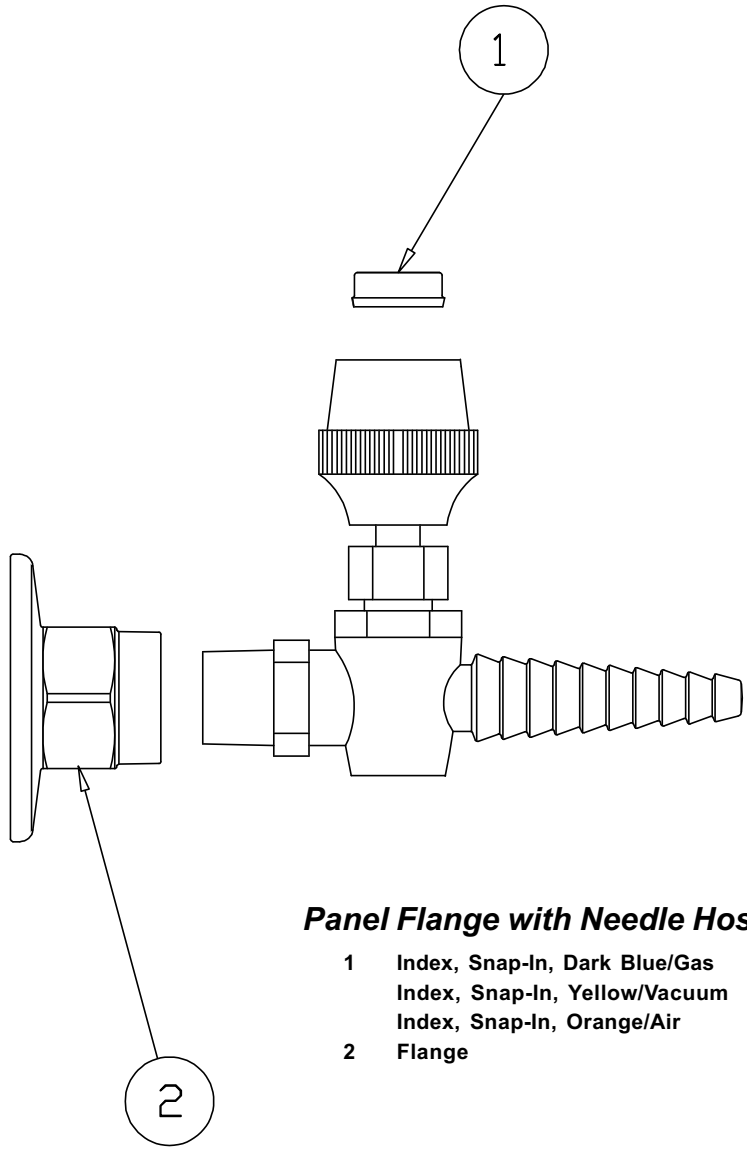

BL-4260-01

Panel Flange with Needle Hose Cock

- 1 Index, Snap-In, Dark Blue/Gas 001197-45
- Index, Snap-In, Yellow/Vacuum 001200-45
- Index, Snap-In, Orange/Air 001203-45
- 2 Flange 000012-40