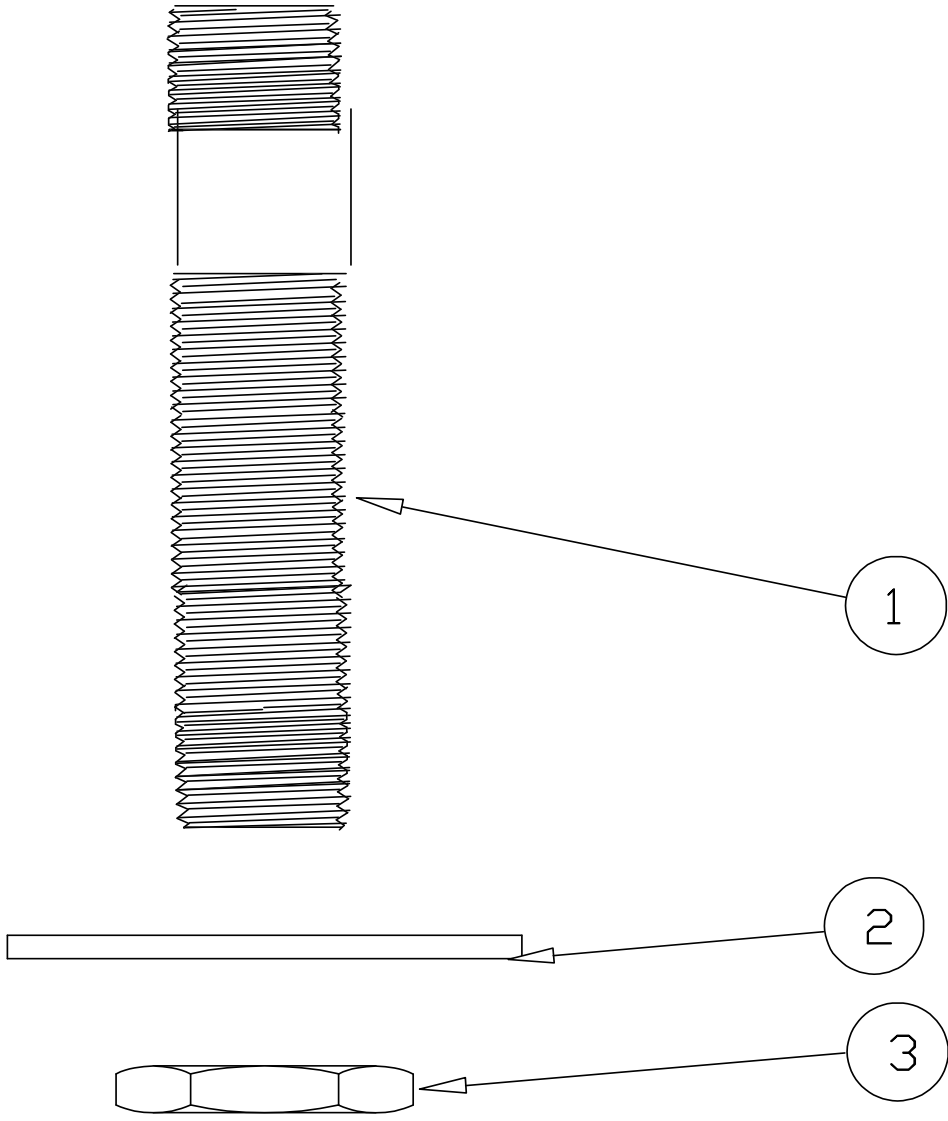

BL-5500-06

Supply Nipple Unit

- | | | |
|---|---------|-----------|
| 1 | Nipple | 000379-20 |
| 2 | Washer | 000998-45 |
| 3 | Locknut | 000969-45 |