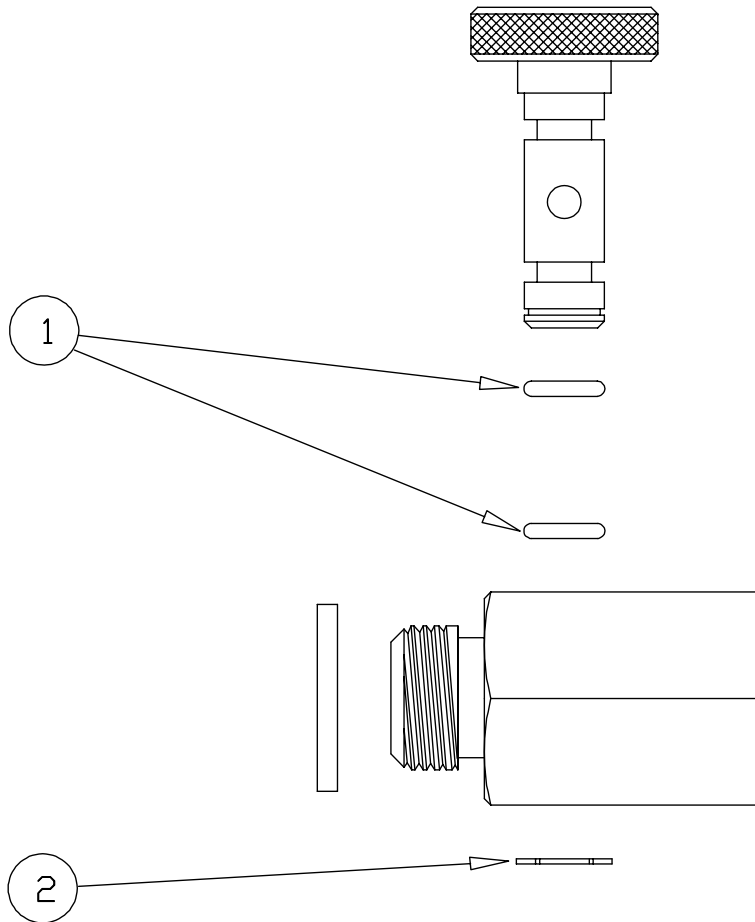

BL-5545-01

Volume Control

- | | | |
|---|-----------------------------|-----------|
| 1 | O-Ring | 001076-45 |
| 2 | Ring, 'E'-Style, 3/8" Shaft | 012512-45 |