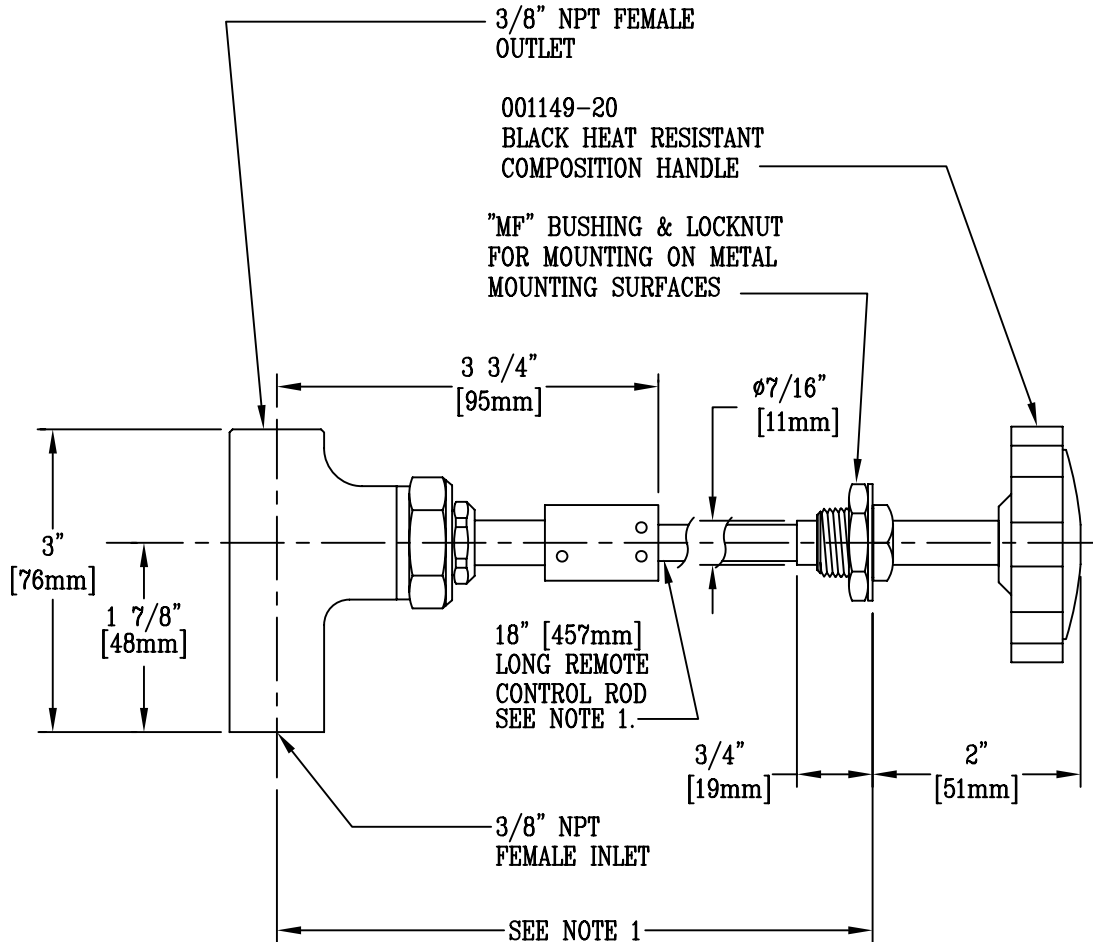

Job Name:

Architect/Engineer Approval:

Notes:

- NOTES: 1. STANDARD ROD LENGTH IS 18". WHEN ORDERING, SPECIFY ACTUAL LENGTH DESIRED. MINIMUM IS 4 1/2" [114mm]
2. VALVE CAN BE FURNISHED WITH 3/8" NPT MALE OR 1/2" NPT MALE INLET WHEN SPECIFIED

Product Description:

REMOTE CONTROL VALVE FOR STEAM w/ HEAT RESISTANT HANDLE, MF BUSHING, VALVE BODY w/ 3/8" NPT FEMALE INLET & OUTLET

Drawn:

KJG

Checked

DMH

Scale:

1 : 2