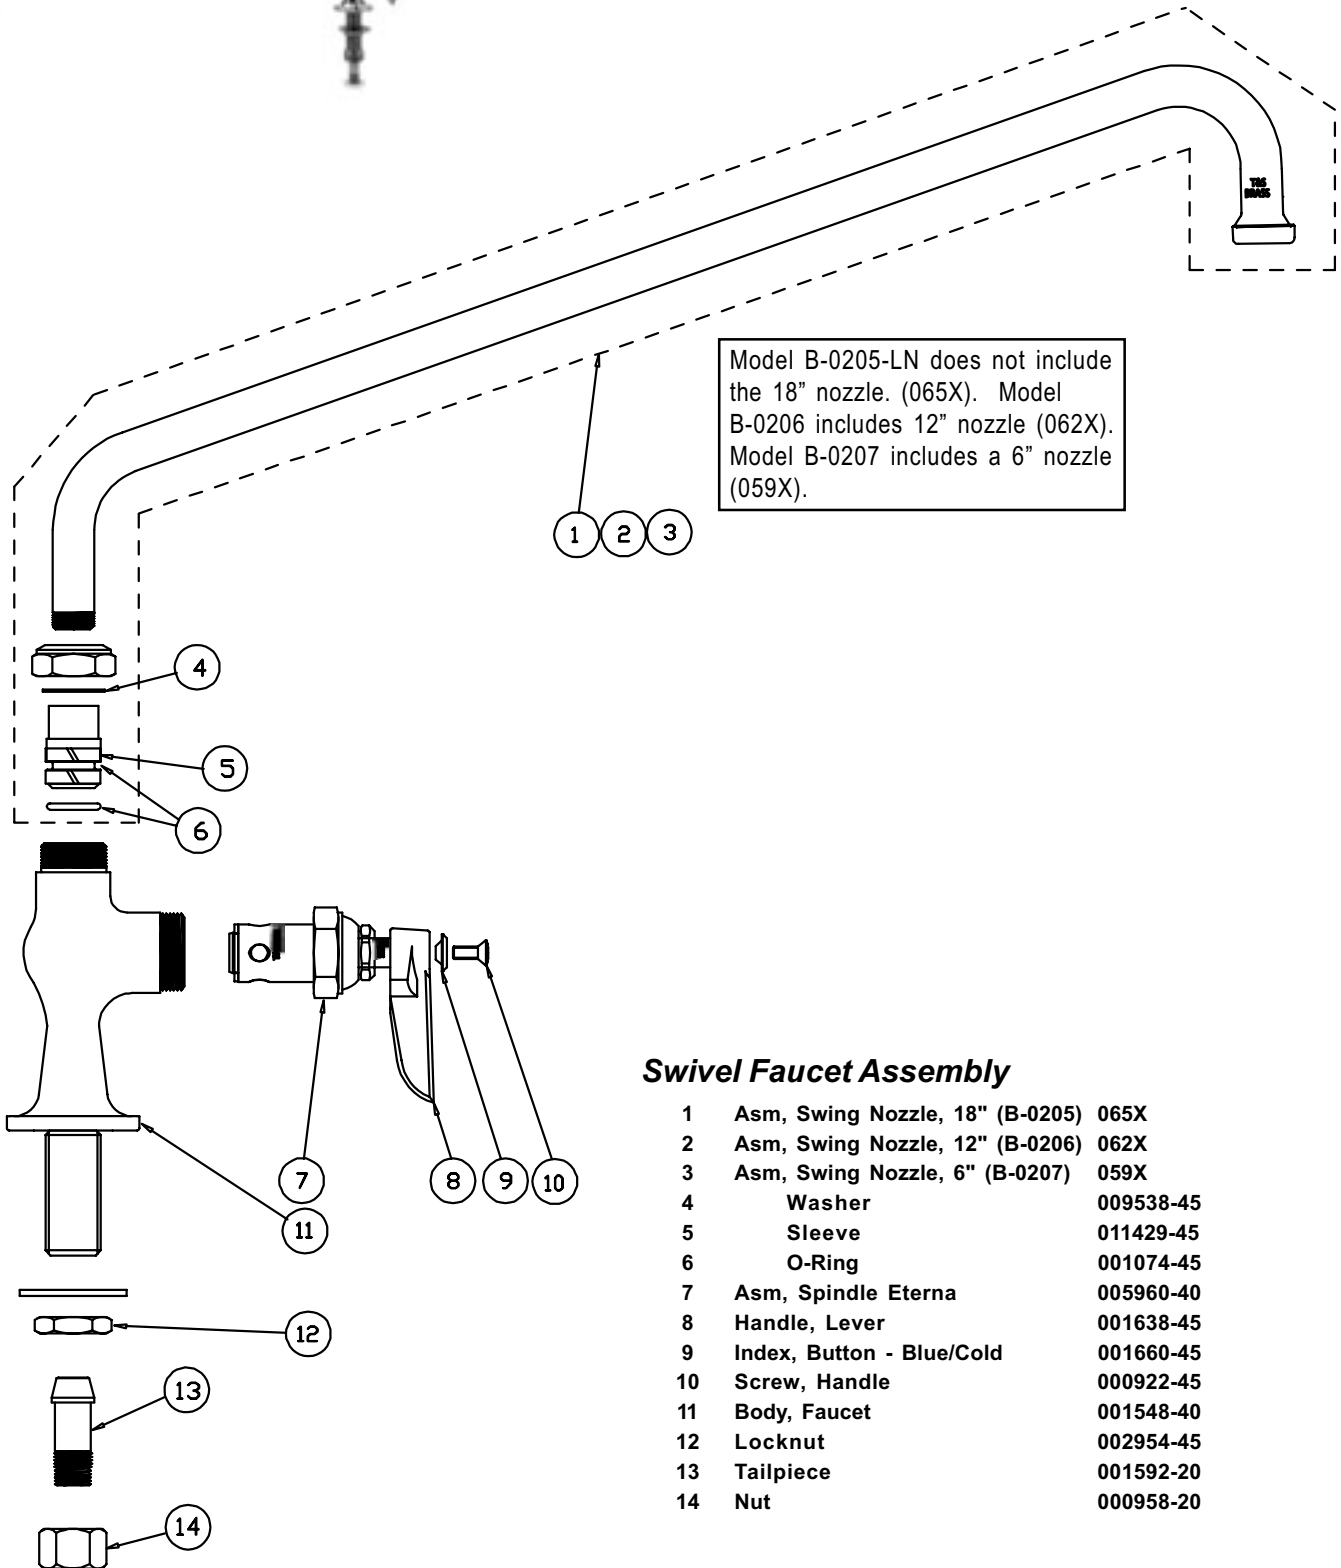

B-0205, B-0205-LN, B-0206, B-0207

Model B-0205-LN does not include the 18" nozzle. (065X). Model B-0206 includes 12" nozzle (062X). Model B-0207 includes a 6" nozzle (059X).

Swivel Faucet Assembly

1	Asm, Swing Nozzle, 18" (B-0205)	065X
2	Asm, Swing Nozzle, 12" (B-0206)	062X
3	Asm, Swing Nozzle, 6" (B-0207)	059X
4	Washer	009538-45
5	Sleeve	011429-45
6	O-Ring	001074-45
7	Asm, Spindle Eterna	005960-40
8	Handle, Lever	001638-45
9	Index, Button - Blue/Cold	001660-45
10	Screw, Handle	000922-45
11	Body, Faucet	001548-40
12	Locknut	002954-45
13	Tailpiece	001592-20
14	Nut	000958-20