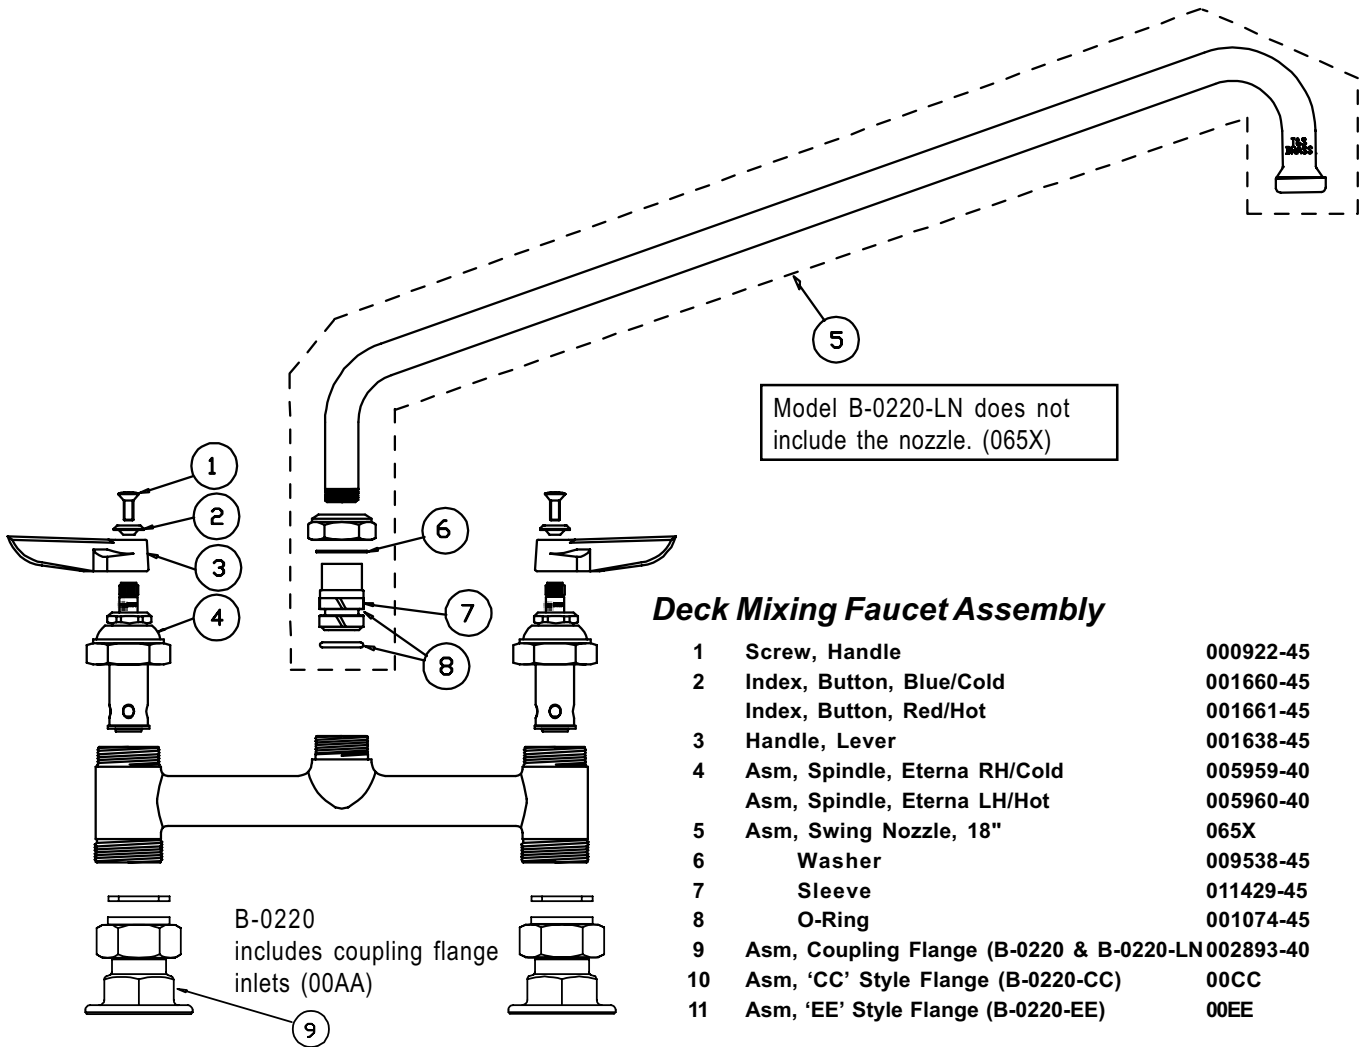

B-0220, B-0220-LN, B-0220-CC, B-0220-EE

Deck Mixing Faucet Assembly

1	Screw, Handle	009922-45
2	Index, Button, Blue/Cold	001660-45
	Index, Button, Red/Hot	001661-45
3	Handle, Lever	001638-45
4	Asm, Spindle, Eterna RH/Cold	005959-40
	Asm, Spindle, Eterna LH/Hot	005960-40
5	Asm, Swing Nozzle, 18"	065X
6	Washer	009538-45
7	Sleeve	011429-45
8	O-Ring	001074-45
9	Asm, Coupling Flange (B-0220 & B-0220-LN)	002893-40
10	Asm, 'CC' Style Flange (B-0220-CC)	00CC
11	Asm, 'EE' Style Flange (B-0220-EE)	00EE