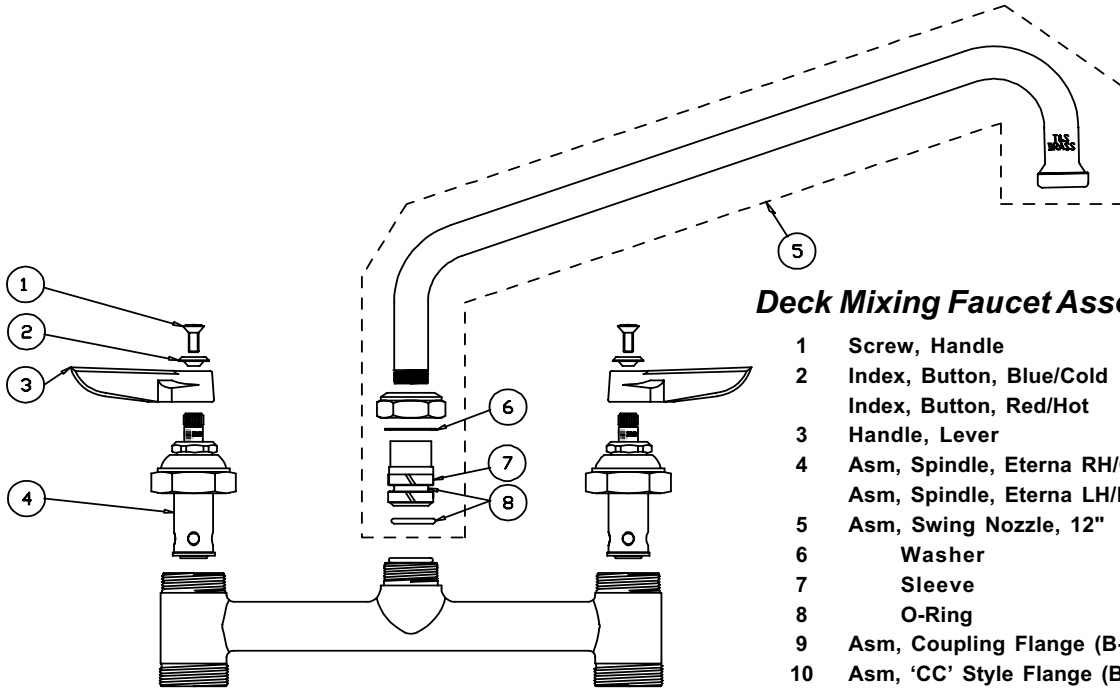

# B-0221, B-0221-CC, B-0221-EE, B-0221-KK

## Deck Mixing Faucet Assembly

- |    |                                    |           |
|----|------------------------------------|-----------|
| 1  | Screw, Handle                      | 000922-45 |
| 2  | Index, Button, Blue/Cold           | 001660-45 |
|    | Index, Button, Red/Hot             | 001661-45 |
| 3  | Handle, Lever                      | 001638-45 |
| 4  | Asm, Spindle, Eterna RH/Cold       | 005959-40 |
|    | Asm, Spindle, Eterna LH/Hot        | 005960-40 |
| 5  | Asm, Swing Nozzle, 12"             | 062X      |
| 6  | Washer                             | 009538-45 |
| 7  | Sleeve                             | 011429-45 |
| 8  | O-Ring                             | 001074-45 |
| 9  | Asm, Coupling Flange (B-0221)      | 00AA      |
| 10 | Asm, 'CC' Style Flange (B-0221-CC) | 00CC      |
| 11 | Asm, 'EE' Style Flange (B-0221-EE) | 00EE      |
| 12 | Asm, 'KK' Style Flange (B-0221-EE) | 00KK      |