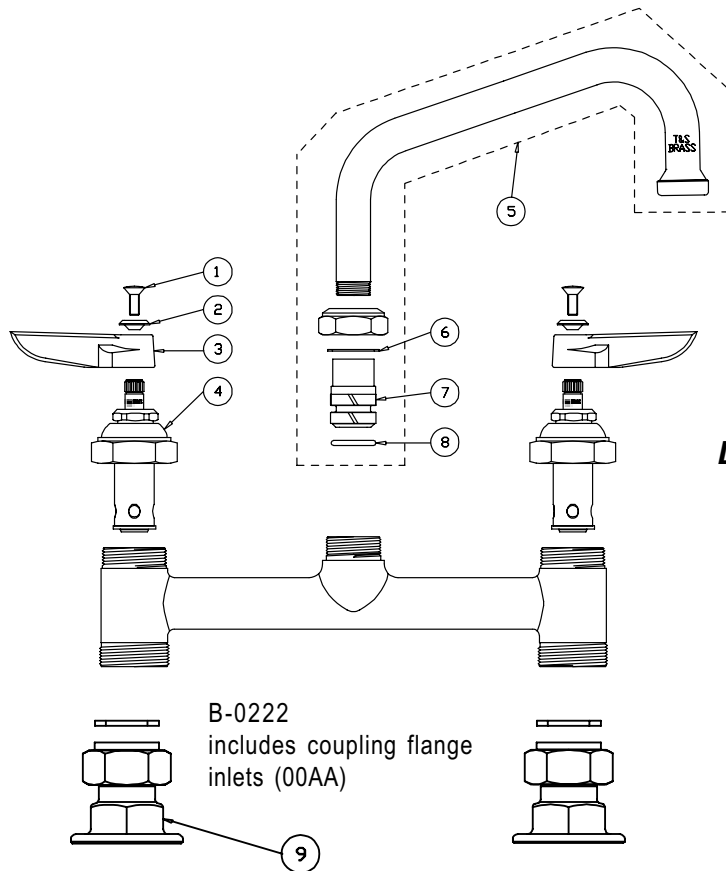

B-0222, B-0222-CC, B-0222-KK

Deck Mixing Faucet Assembly

1	Screw, Handle	000922-45
2	Index, Button, Blue/Cold	001660-45
	Index, Button, Red/Hot	001661-45
3	Handle, Lever	001638-45
4	Asm, Spindle Eterna - Cold	005959-40
	Asm, Spindle Eterna - Hot	005960-40
5	Asm, Swing Nozzle, 6"	059X
6	Washer, Swivel	009538-45
7	Sleeve, Swivel	001074-45
8	O-Ring, Swivel	011429-45
9	Asm, Coupling Flange (B-0222)	002893-40
10	Asm, 'CC' Style Flange (B-0222-CC) 00CC	
11	Asm, 'KK' Style Flange (B-0222-KK) 00KK	