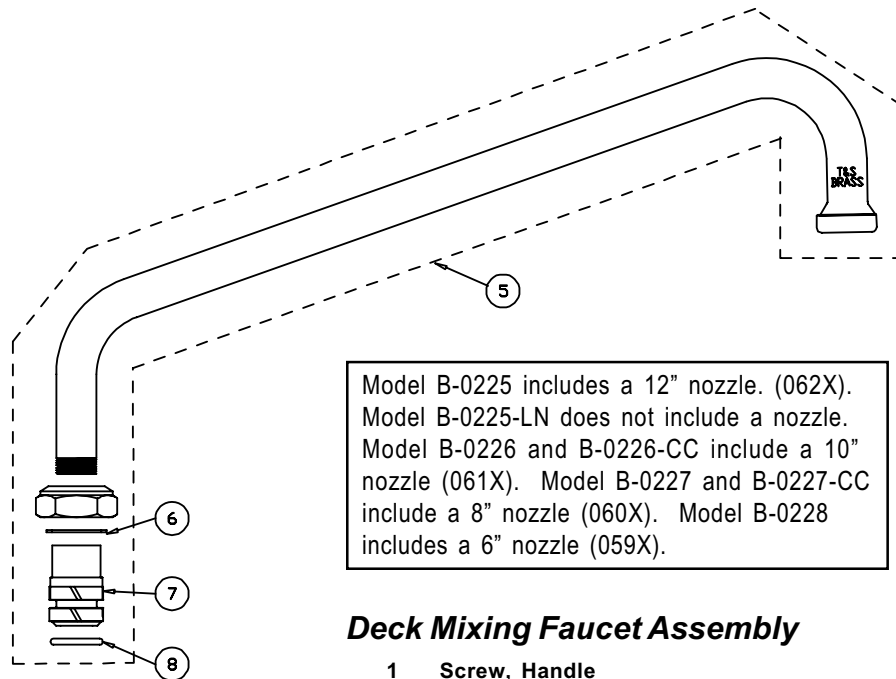

B-0225, B-0225-LN, B-0225-CC, B-0226, B-0226-CC, B-0227, B-0227-CC, B-0228

Model B-0225 includes a 12" nozzle. (062X).
 Model B-0225-LN does not include a nozzle.
 Model B-0226 and B-0226-CC include a 10" nozzle (061X). Model B-0227 and B-0227-CC include a 8" nozzle (060X). Model B-0228 includes a 6" nozzle (059X).

Deck Mixing Faucet Assembly

- | | | |
|---|--|-----------|
| 1 | Screw, Handle | 000922-45 |
| 2 | Index, Button, Blue/Cold | 001660-45 |
| | Index, Button, Red/Hot | 001661-45 |
| 3 | Handle, Lever | 001638-45 |
| 4 | Asm, Spindle Eterna - Cold | 005959-40 |
| | Asm, Spindle Eterna - Hot | 005960-40 |
| 5 | Asm, Swing Nozzle, 12" (B-0225) | 062X |
| | Asm, Swing Nozzle, 10" (B-0226 & B-0226-CC) | 061X |
| | Asm, Swing Nozzle, 8" (B-0227 & B-0227-CC) | 060X |
| | Asm, Swing Nozzle, 6" (B-0228) | 059X |
| 6 | Washer, Swivel | 009538-45 |
| 7 | Sleeve, Swivel | 011429-45 |
| 8 | O-Ring, Swivel | 001074-45 |
| 9 | Asm, Coupling Flange (B-0225, B-0226 & B-0227) | 00AA |

B-0225, B-0225-LN,
 B-0226, B-0227, and
 B-0228 include coupling,
 flange inlets (00AA)

B-0225-CC, B-0226-CC,
 and B-0227-CC include
 "CC" style inlets (00CC)