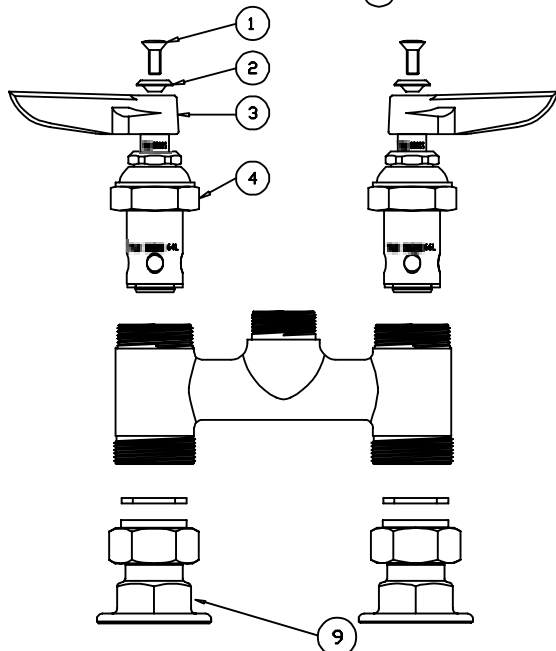

B-0225, B-0225-LN, B-0225-CC, B-0226, B-0226-CC, B-0227, B-0227-CC, B-0228

Model B-0225 includes a 12" nozzle. (062X).
 Model B-0225-LN does not include a nozzle.
 Model B-0226 and B-0226-CC include a 10" nozzle (061X). Model B-0227 and B-0227-CC include a 8" nozzle (060X). Model B-0228 includes a 6" nozzle (059X).

Deck Mixing Faucet Assembly

- | | | |
|---|--|-----------|
| 1 | Screw, Handle | 000922-45 |
| 2 | Index, Button, Blue/Cold | 001660-45 |
| | Index, Button, Red/Hot | 001661-45 |
| 3 | Handle, Lever | 001638-45 |
| 4 | Asm, Spindle Eterna - Cold | 005959-40 |
| | Asm, Spindle Eterna - Hot | 005960-40 |
| 5 | Asm, Swing Nozzle, 12" (B-0225) | 062X |
| | Asm, Swing Nozzle, 10" (B-0226 & B-0226-CC) | 061X |
| | Asm, Swing Nozzle, 8" (B-0227 & B-0227-CC) | 060X |
| | Asm, Swing Nozzle, 6" (B-0228) | 059X |
| 6 | Washer, Swivel | 009538-45 |
| 7 | Sleeve, Swivel | 011429-45 |
| 8 | O-Ring, Swivel | 001074-45 |
| 9 | Asm, Coupling Flange (B-0225, B-0226 & B-0227) | 00AA |

B-0225, B-0225-LN,
 B-0226, B-0227, and
 B-0228 include coupling,
 flange inlets (00AA)

B-0225-CC, B-0226-CC,
 and B-0227-CC include
 "CC" style inlets (00CC)