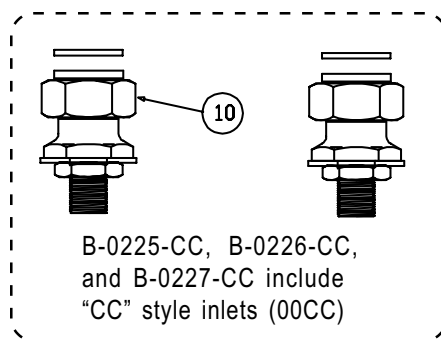

B-0225, B-0225-LN, B-0225-CC, B-0226, B-0226-CC, B-0227, B-0227-CC, B-0228

Model B-0225 includes a 12" nozzle. (062X).
 Model B-0225-LN does not include a nozzle.
 Model B-0226 and B-0226-CC include a 10" nozzle (061X). Model B-0227 and B-0227-CC include a 8" nozzle (060X). Model B-0228 includes a 6" nozzle (059X).

Deck Mixing Faucet Assembly

- | | | |
|---|--|-----------|
| 1 | Screw, Handle | 000922-45 |
| 2 | Index, Button, Blue/Cold | 001660-45 |
| | Index, Button, Red/Hot | 001661-45 |
| 3 | Handle, Lever | 001638-45 |
| 4 | Asm, Spindle Eterna - Cold | 005959-40 |
| | Asm, Spindle Eterna - Hot | 005960-40 |
| 5 | Asm, Swing Nozzle, 12" (B-0225) | 062X |
| | Asm, Swing Nozzle, 10" (B-0226 & B-0226-CC) | 061X |
| | Asm, Swing Nozzle, 8" (B-0227 & B-0227-CC) | 060X |
| | Asm, Swing Nozzle, 6" (B-0228) | 059X |
| 6 | Washer, Swivel | 009538-45 |
| 7 | Sleeve, Swivel | 011429-45 |
| 8 | O-Ring, Swivel | 001074-45 |
| 9 | Asm, Coupling Flange (B-0225, B-0226 & B-0227) | 00AA |

B-0225, B-0225-LN,
 B-0226, B-0227, and
 B-0228 include coupling,
 flange inlets (00AA)

B-0225-CC, B-0226-CC,
 and B-0227-CC include
 "CC" style inlets (00CC)