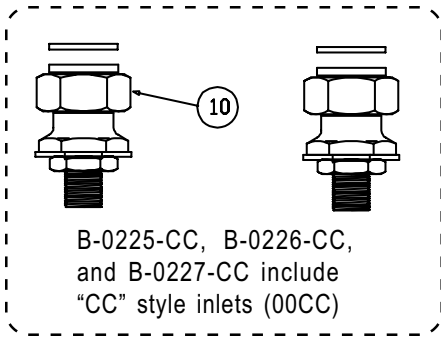

B-0225, B-0225-LN, B-0225-CC, B-0226, B-0226-CC, B-0227, B-0227-CC, B-0228

Model B-0225 includes a 12" nozzle. (062X).
 Model B-0225-LN does not include a nozzle.
 Model B-0226 and B-0226-CC include a 10" nozzle (061X). Model B-0227 and B-0227-CC include a 8" nozzle (060X). Model B-0228 includes a 6" nozzle (059X).

Deck Mixing Faucet Assembly

- | | | |
|---|--|-----------|
| 1 | Screw, Handle | 000922-45 |
| 2 | Index, Button, Blue/Cold | 001660-45 |
| | Index, Button, Red/Hot | 001661-45 |
| 3 | Handle, Lever | 001638-45 |
| 4 | Asm, Spindle Eterna - Cold | 005959-40 |
| | Asm, Spindle Eterna - Hot | 005960-40 |
| 5 | Asm, Swing Nozzle, 12" (B-0225) | 062X |
| | Asm, Swing Nozzle, 10" (B-0226 & B-0226-CC) | 061X |
| | Asm, Swing Nozzle, 8" (B-0227 & B-0227-CC) | 060X |
| | Asm, Swing Nozzle, 6" (B-0228) | 059X |
| 6 | Washer, Swivel | 009538-45 |
| 7 | Sleeve, Swivel | 011429-45 |
| 8 | O-Ring, Swivel | 001074-45 |
| 9 | Asm, Coupling Flange (B-0225, B-0226 & B-0227) | 00AA |

B-0225, B-0225-LN,
 B-0226, B-0227, and
 B-0228 include coupling,
 flange inlets (00AA)

B-0225-CC, B-0226-CC,
 and B-0227-CC include
 "CC" style inlets (00CC)