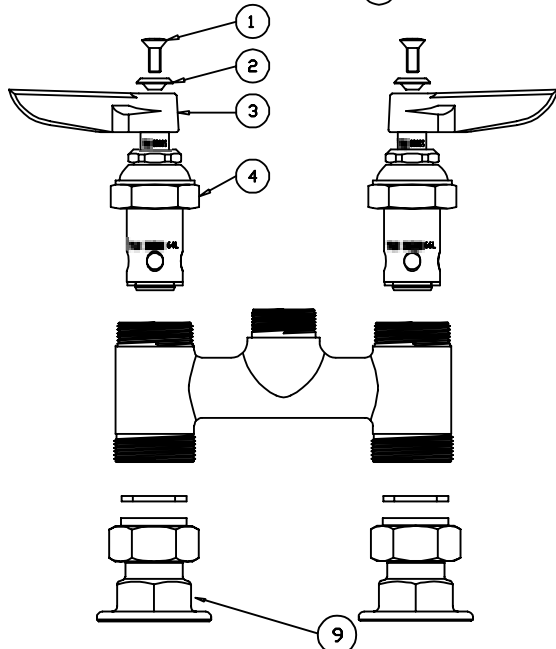

B-0225, B-0225-LN, B-0225-CC, B-0226, B-0226-CC, B-0227, B-0227-CC, B-0228

Model B-0225 includes a 12" nozzle. (062X).
 Model B-0225-LN does not include a nozzle.
 Model B-0226 and B-0226-CC include a 10" nozzle (061X). Model B-0227 and B-0227-CC include a 8" nozzle (060X). Model B-0228 includes a 6" nozzle (059X).

Deck Mixing Faucet Assembly

- | | | |
|---|--|-----------|
| 1 | Screw, Handle | 000922-45 |
| 2 | Index, Button, Blue/Cold | 001660-45 |
| | Index, Button, Red/Hot | 001661-45 |
| 3 | Handle, Lever | 001638-45 |
| 4 | Asm, Spindle Eterna - Cold | 005959-40 |
| | Asm, Spindle Eterna - Hot | 005960-40 |
| 5 | Asm, Swing Nozzle, 12" (B-0225) | 062X |
| | Asm, Swing Nozzle, 10" (B-0226 & B-0226-CC) | 061X |
| | Asm, Swing Nozzle, 8" (B-0227 & B-0227-CC) | 060X |
| | Asm, Swing Nozzle, 6" (B-0228) | 059X |
| 6 | Washer, Swivel | 009538-45 |
| 7 | Sleeve, Swivel | 011429-45 |
| 8 | O-Ring, Swivel | 001074-45 |
| 9 | Asm, Coupling Flange (B-0225, B-0226 & B-0227) | 00AA |

B-0225, B-0225-LN,
 B-0226, B-0227, and
 B-0228 include coupling,
 flange inlets (00AA)

B-0225-CC, B-0226-CC,
 and B-0227-CC include
 "CC" style inlets (00CC)