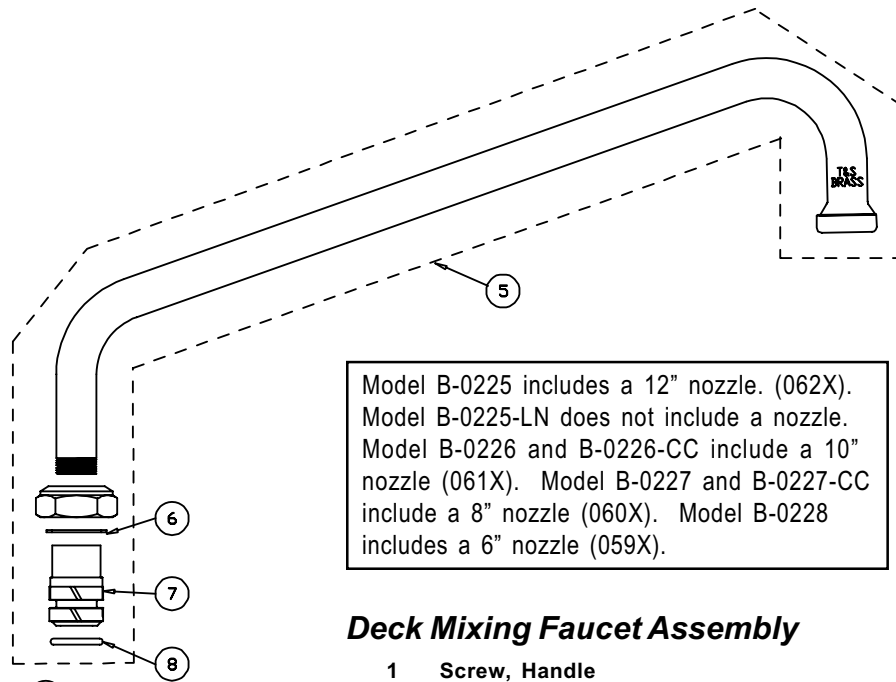

B-0225, B-0225-LN, B-0225-CC, B-0226, B-0226-CC, B-0227, B-0227-CC, B-0228

Model B-0225 includes a 12" nozzle. (062X).
 Model B-0225-LN does not include a nozzle.
 Model B-0226 and B-0226-CC include a 10" nozzle (061X). Model B-0227 and B-0227-CC include a 8" nozzle (060X). Model B-0228 includes a 6" nozzle (059X).

Deck Mixing Faucet Assembly

- | | | |
|---|--|-----------|
| 1 | Screw, Handle | 000922-45 |
| 2 | Index, Button, Blue/Cold | 001660-45 |
| | Index, Button, Red/Hot | 001661-45 |
| 3 | Handle, Lever | 001638-45 |
| 4 | Asm, Spindle Eterna - Cold | 005959-40 |
| | Asm, Spindle Eterna - Hot | 005960-40 |
| 5 | Asm, Swing Nozzle, 12" (B-0225) | 062X |
| | Asm, Swing Nozzle, 10" (B-0226 & B-0226-CC) | 061X |
| | Asm, Swing Nozzle, 8" (B-0227 & B-0227-CC) | 060X |
| | Asm, Swing Nozzle, 6" (B-0228) | 059X |
| 6 | Washer, Swivel | 009538-45 |
| 7 | Sleeve, Swivel | 011429-45 |
| 8 | O-Ring, Swivel | 001074-45 |
| 9 | Asm, Coupling Flange (B-0225, B-0226 & B-0227) | 00AA |

B-0225, B-0225-LN,
 B-0226, B-0227, and
 B-0228 include coupling,
 flange inlets (00AA)

B-0225-CC, B-0226-CC,
 and B-0227-CC include
 "CC" style inlets (00CC)