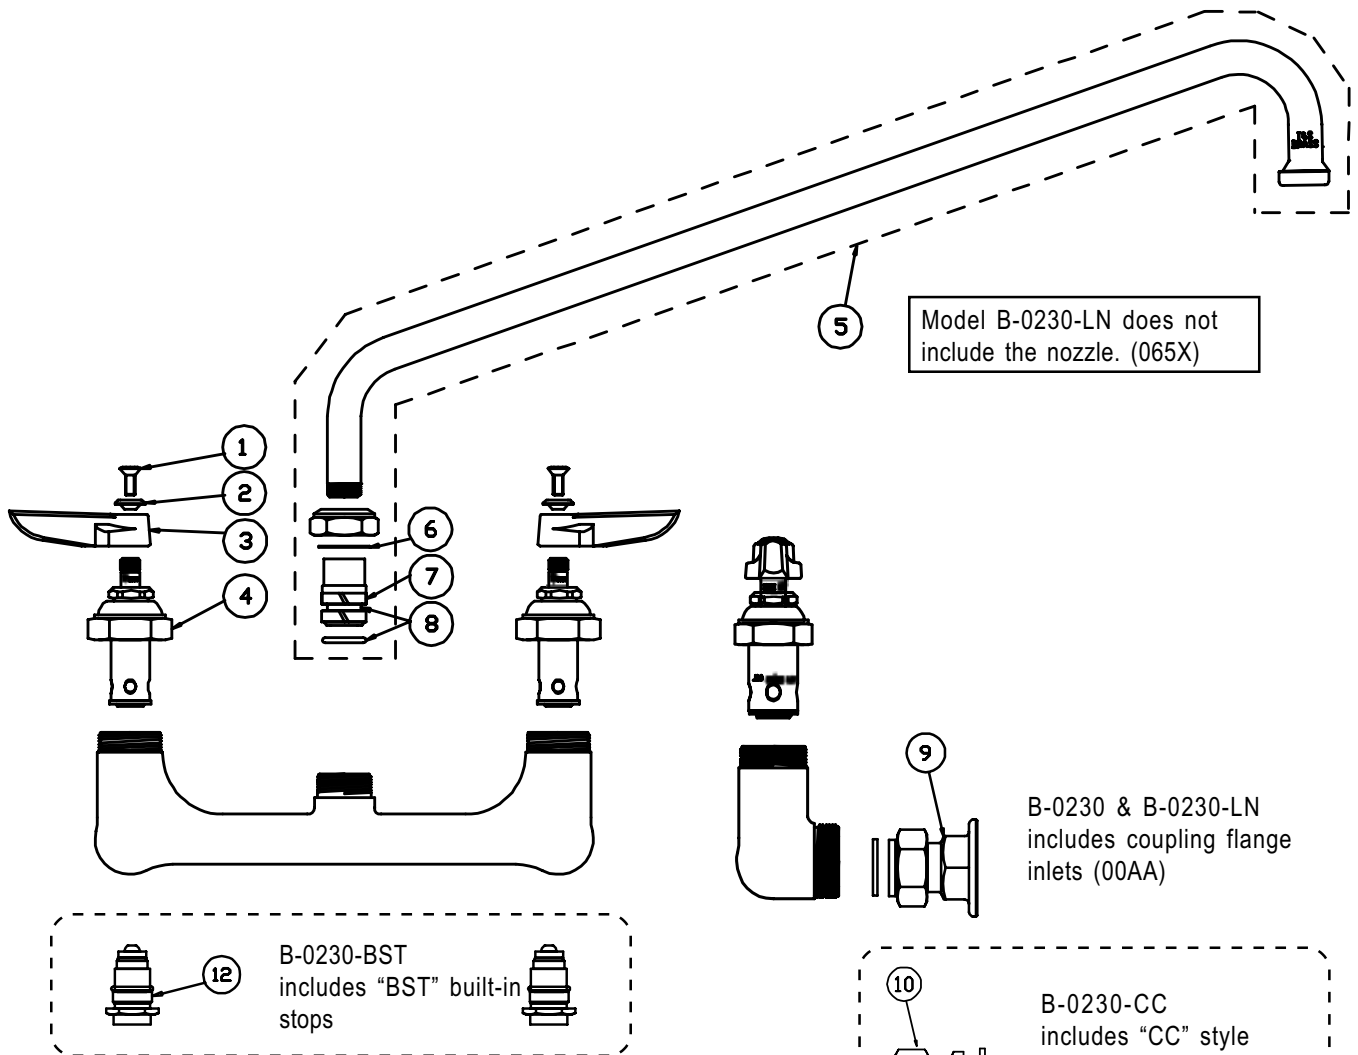

B-0230, B-0230-CC, B-0230-LN, B-0230-EE, B-0230-BST

Swivel Faucet Assembly

1	Screw, Handle	000922-45
2	Index, Button, Blue/Cold	001660-45
	Index, Button, Red/Hot	001661-45
3	Handle, Lever	001638-45
4	Asm, Spindle, Eterna RH/Cold	005959-40
	Asm, Spindle, Eterna LH/Hot	005960-40
5	Asm, Swing Nozzle, 18"	065X
6	Washer, Swivel	009538-45
7	Sleeve	011429-45
8	O-Ring, Nozzle	001074-45
9	Asm, Coupling Flange	002893-40
10	Asm, 'CC' Inlet (B-0230-CC)	00CC
11	Asm, Male 'EE' Inlet (B-0230-EE)	00EE
12	Asm, BST (B-0230-BST)	163A

Model B-0230-LN does not include the nozzle. (065X)

B-0230 & B-0230-LN includes coupling flange inlets (00AA)

B-0230-CC includes "CC" style inlets (00CC)

B-0230-EE includes "EE" style inlets (00EE)