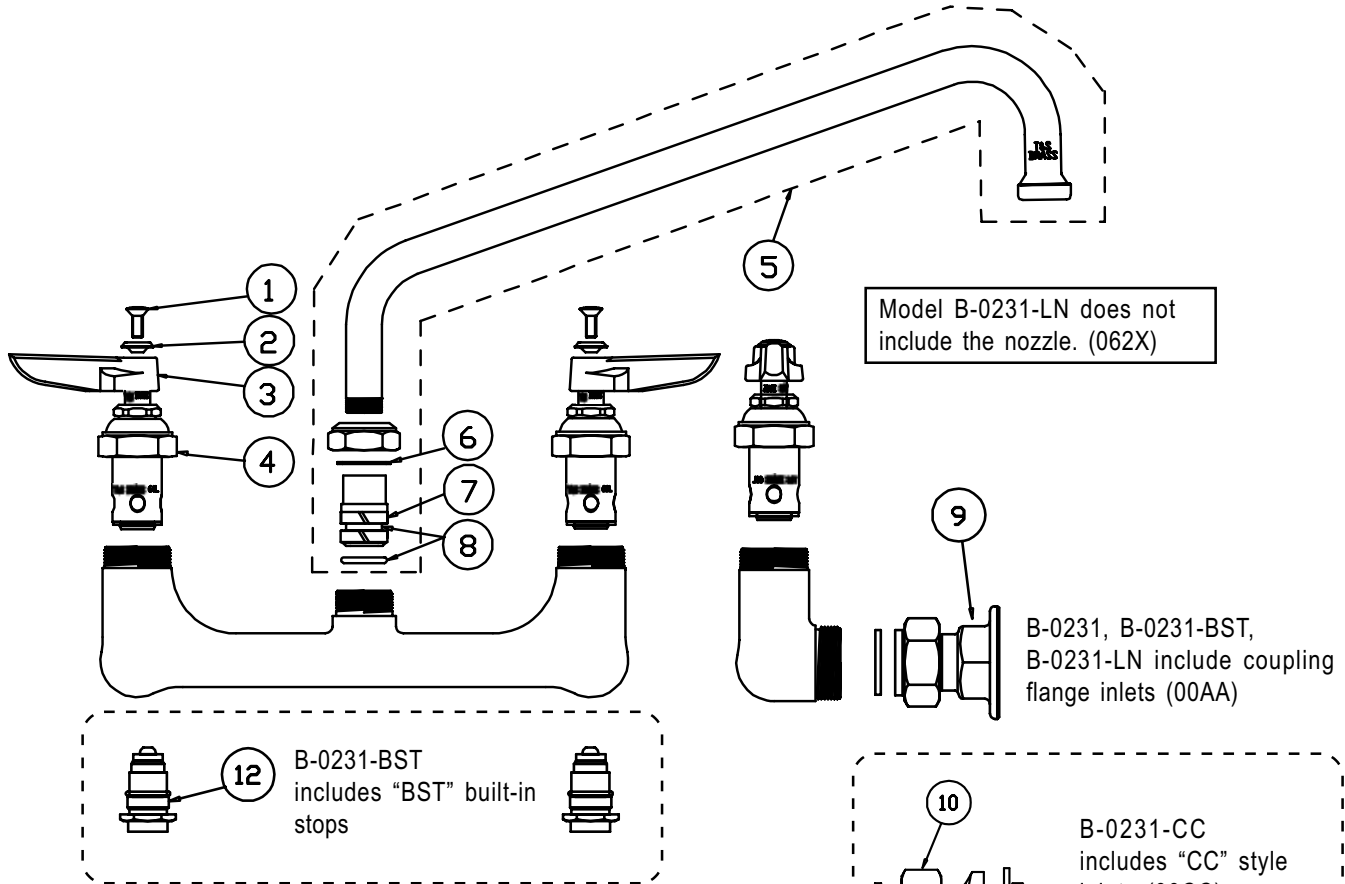

B-0231, B-0231-BST, B-0231-CC, B-0231-EE, B-0231-LN

Swivel Faucet Assembly

1	Screw, Lever Handle	000922-45
2	Index, Button, Blue/Cold	001660-45
	Index, Button, Red/Hot	001661-45
3	Handle, Lever	001638-45
4	Asm, Spindle Eterna - LH/Cold	005959-40
	Asm, Spindle Eterna - RH/Hot	005960-40
5	Asm, Swing Nozzle, 12"	062X
6	Washer, Swivel	009538-45
7	Sleeve	011429-45
8	O-Ring, Nozzle	001074-45
9	Asm, Coupling Flange (B-0231 & B-0231-LN)	002893-40
10	Asm, 'CC' Inlet (B-0231-CC)	00CC
11	Asm, Male 'EE' Inlet (B-0231-EE)	00EE
12	Asm, BST (B-0231-BST)	163A

Model B-0231-LN does not include the nozzle. (062X)

B-0231, B-0231-BST, B-0231-LN include coupling flange inlets (00AA)

B-0231-CC includes "CC" style inlets (00CC)

B-0231-EE includes "EE" style inlets (00EE)