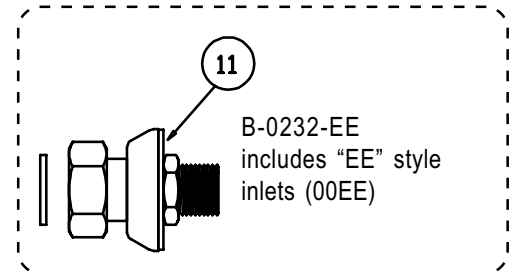

# B-0232, B-0232-CC, B-0232-EE, B-0232-BST

B-0232 & B-0232-BST  
include coupling flange inlets  
(00AA)

B-0232-BST  
includes "BST" built-in  
stops

B-0232-CC  
includes "CC" style  
inlets  
(00CC)

B-0232-EE  
includes "EE" style  
inlets (00EE)

## Swivel Faucet Assembly

1	Screw, Handle	000922-45
2	Index, Button, Blue/Cold	001660-45
	Index, Button, Red/Hot	001661-45
3	Handle, Lever	001638-45
4	Asm, Spindle Eterna - Cold	005959-40
	Asm, Spindle Eterna - Hot	005960-40
5	Asm, Swing Nozzle, 6"	059X
6	Washer, Swivel	009538-45
7	Sleeve, Swivel	011429-45
8	O-Ring, Swivel	001074-45
9	Asm, Coupling Flange (B-0232)	00AA
10	Asm, 'CC' Style Flange (B-0232-CC)	00CC
11	Asm, 'EE' Style Flange (B-0232-EE)	00EE
12	Asm, BST (B-0232-BST)	163A