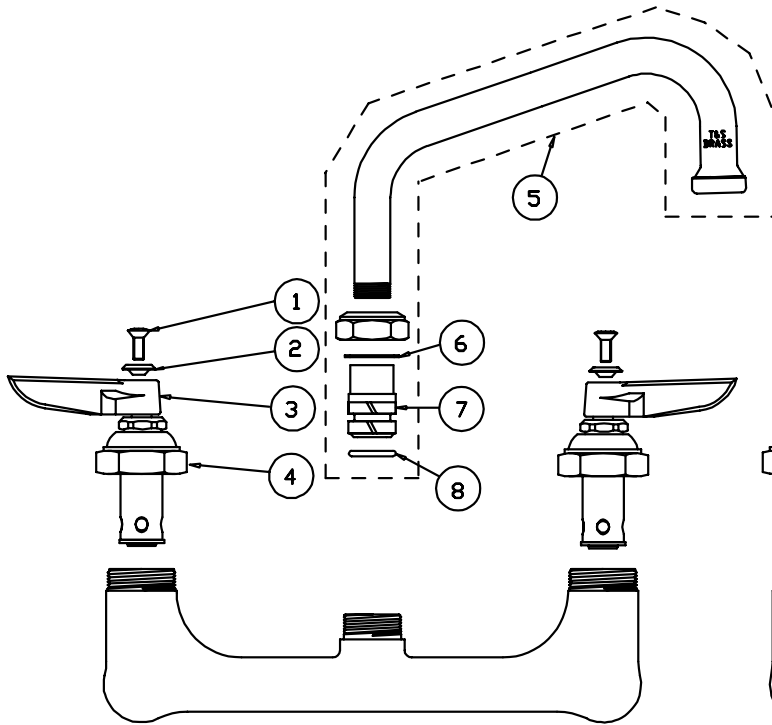

# B-0232, B-0232-CC, B-0232-EE, B-0232-BST

B-0232 & B-0232-BST  
include coupling flange inlets  
(00AA)

B-0232-BST  
includes "BST" built-in  
stops

B-0232-CC  
includes "CC" style  
inlets  
(00CC)

B-0232-EE  
includes "EE" style  
inlets (00EE)

## Swivel Faucet Assembly

1	Screw, Handle	000922-45
2	Index, Button, Blue/Cold	001660-45
	Index, Button, Red/Hot	001661-45
3	Handle, Lever	001638-45
4	Asm, Spindle Eterna - Cold	005959-40
	Asm, Spindle Eterna - Hot	005960-40
5	Asm, Swing Nozzle, 6"	059X
6	Washer, Swivel	009538-45
7	Sleeve, Swivel	011429-45
8	O-Ring, Swivel	001074-45
9	Asm, Coupling Flange (B-0232)	00AA
10	Asm, 'CC' Style Flange (B-0232-CC)	00CC
11	Asm, 'EE' Style Flange (B-0232-EE)	00EE
12	Asm, BST (B-0232-BST)	163A