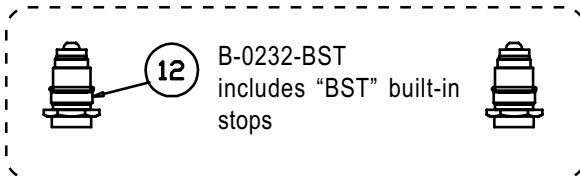

# B-0232, B-0232-CC, B-0232-EE, B-0232-BST

B-0232 & B-0232-BST  
include coupling flange inlets  
(00AA)

B-0232-BST  
includes "BST" built-in  
stops

B-0232-CC  
includes "CC" style  
inlets  
(00CC)

B-0232-EE  
includes "EE" style  
inlets (00EE)

## Swivel Faucet Assembly

1	Screw, Handle	000922-45
2	Index, Button, Blue/Cold	001660-45
	Index, Button, Red/Hot	001661-45
3	Handle, Lever	001638-45
4	Asm, Spindle Eterna - Cold	005959-40
	Asm, Spindle Eterna - Hot	005960-40
5	Asm, Swing Nozzle, 6"	059X
6	Washer, Swivel	009538-45
7	Sleeve, Swivel	011429-45
8	O-Ring, Swivel	001074-45
9	Asm, Coupling Flange (B-0232)	00AA
10	Asm, 'CC' Style Flange (B-0232-CC)	00CC
11	Asm, 'EE' Style Flange (B-0232-EE)	00EE
12	Asm, BST (B-0232-BST)	163A