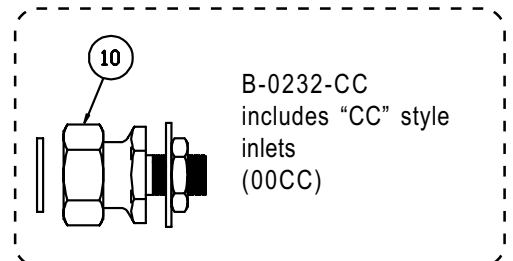

# B-0232, B-0232-CC, B-0232-EE, B-0232-BST

B-0232 & B-0232-BST  
include coupling flange inlets  
(00AA)

B-0232-BST  
includes "BST" built-in  
stops

B-0232-CC  
includes "CC" style  
inlets  
(00CC)

B-0232-EE  
includes "EE" style  
inlets (00EE)

## Swivel Faucet Assembly

1	Screw, Handle	000922-45
2	Index, Button, Blue/Cold	001660-45
	Index, Button, Red/Hot	001661-45
3	Handle, Lever	001638-45
4	Asm, Spindle Eterna - Cold	005959-40
	Asm, Spindle Eterna - Hot	005960-40
5	Asm, Swing Nozzle, 6"	059X
6	Washer, Swivel	009538-45
7	Sleeve, Swivel	011429-45
8	O-Ring, Swivel	001074-45
9	Asm, Coupling Flange (B-0232)	00AA
10	Asm, 'CC' Style Flange (B-0232-CC)	00CC
11	Asm, 'EE' Style Flange (B-0232-EE)	00EE
12	Asm, BST (B-0232-BST)	163A