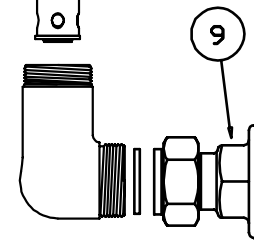

# B-0232, B-0232-CC, B-0232-EE, B-0232-BST

B-0232 & B-0232-BST  
include coupling flange inlets  
(00AA)

B-0232-BST  
includes "BST" built-in  
stops

B-0232-CC  
includes "CC" style  
inlets  
(00CC)

B-0232-EE  
includes "EE" style  
inlets (00EE)

## Swivel Faucet Assembly

1	Screw, Handle	000922-45
2	Index, Button, Blue/Cold	001660-45
	Index, Button, Red/Hot	001661-45
3	Handle, Lever	001638-45
4	Asm, Spindle Eterna - Cold	005959-40
	Asm, Spindle Eterna - Hot	005960-40
5	Asm, Swing Nozzle, 6"	059X
6	Washer, Swivel	009538-45
7	Sleeve, Swivel	011429-45
8	O-Ring, Swivel	001074-45
9	Asm, Coupling Flange (B-0232)	00AA
10	Asm, 'CC' Style Flange (B-0232-CC)	00CC
11	Asm, 'EE' Style Flange (B-0232-EE)	00EE
12	Asm, BST (B-0232-BST)	163A