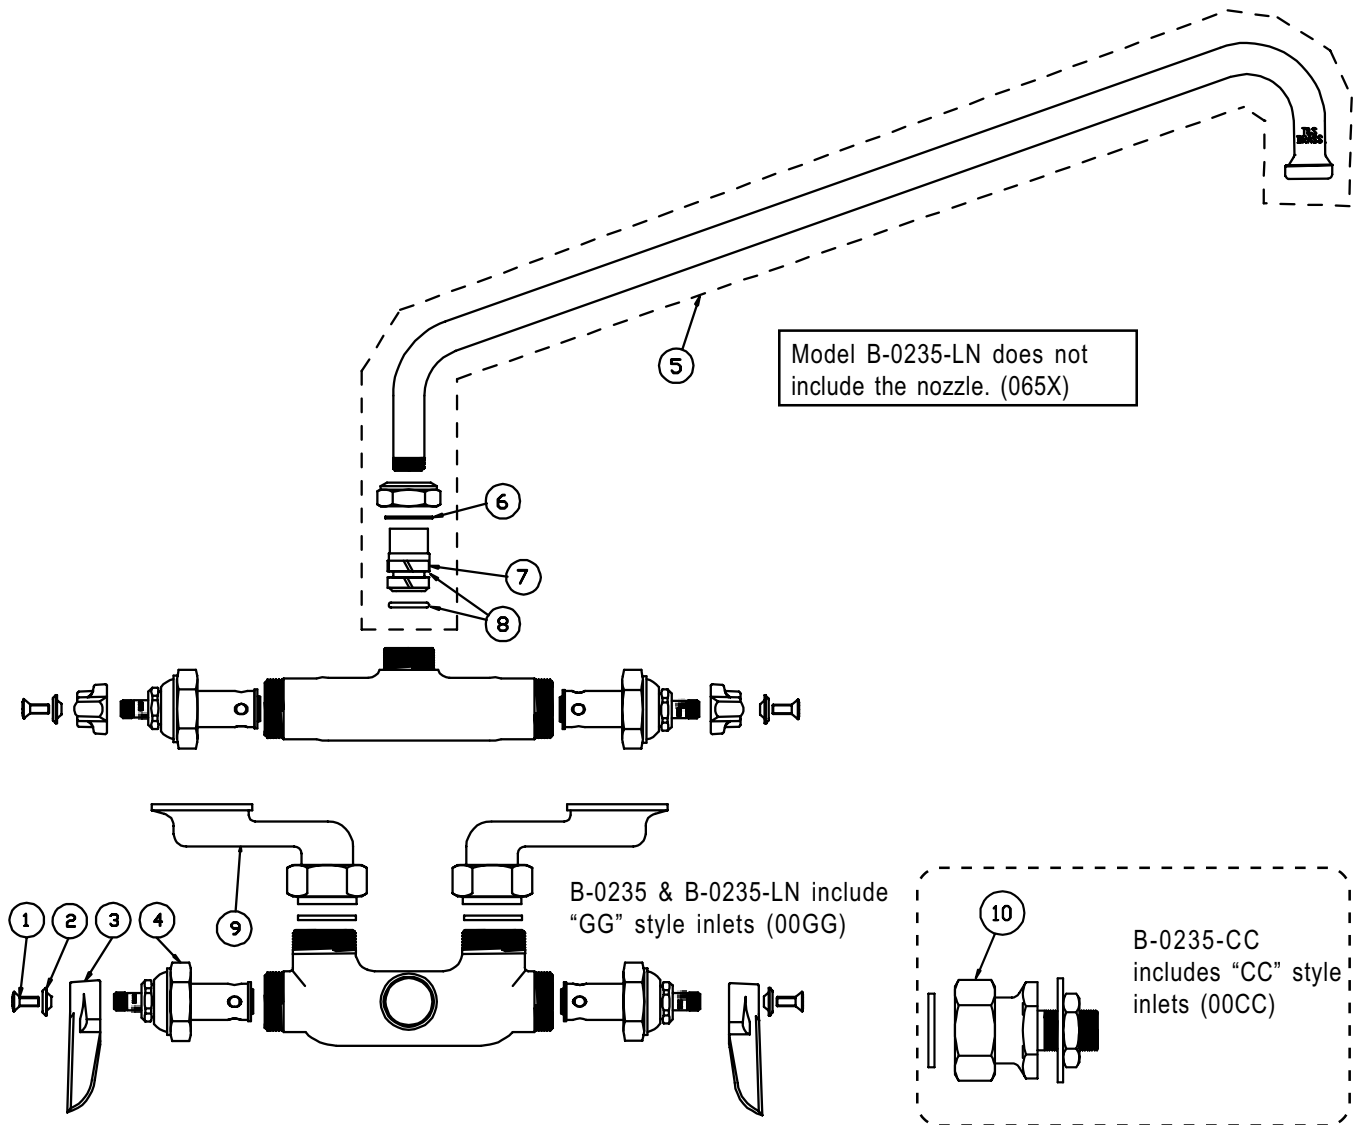

B-0235, B-0235-LN, B-0235-CC

Model B-0235-LN does not include the nozzle. (065X)

B-0235 & B-0235-LN include "GG" style inlets (00GG)

B-0235-CC includes "CC" style inlets (00CC)

Swivel Faucet Assembly with "GG" Flange

1	Screw, Handle	000922-45
2	Index, Button, Blue/Cold	001660-45
	Index, Button, Red/Hot	001661-45
3	Handle, Lever	001638-45
4	Asm, Spindle Eterna - Cold	005959-40
	Asm, Spindle Eterna - Hot	005960-40
5	Asm, Swing Nozzle, 18"	065X
6	Washer, Swivel	009538-45
7	Sleeve, Swivel	011429-45
8	O-Ring, Swivel	001074-45
9	Asm, 'GG' Style Flange (B-0235 & B-0235-LN)	00GG
10	Asm, 'CC' Style Inlet (B-0235-CC)	00CC