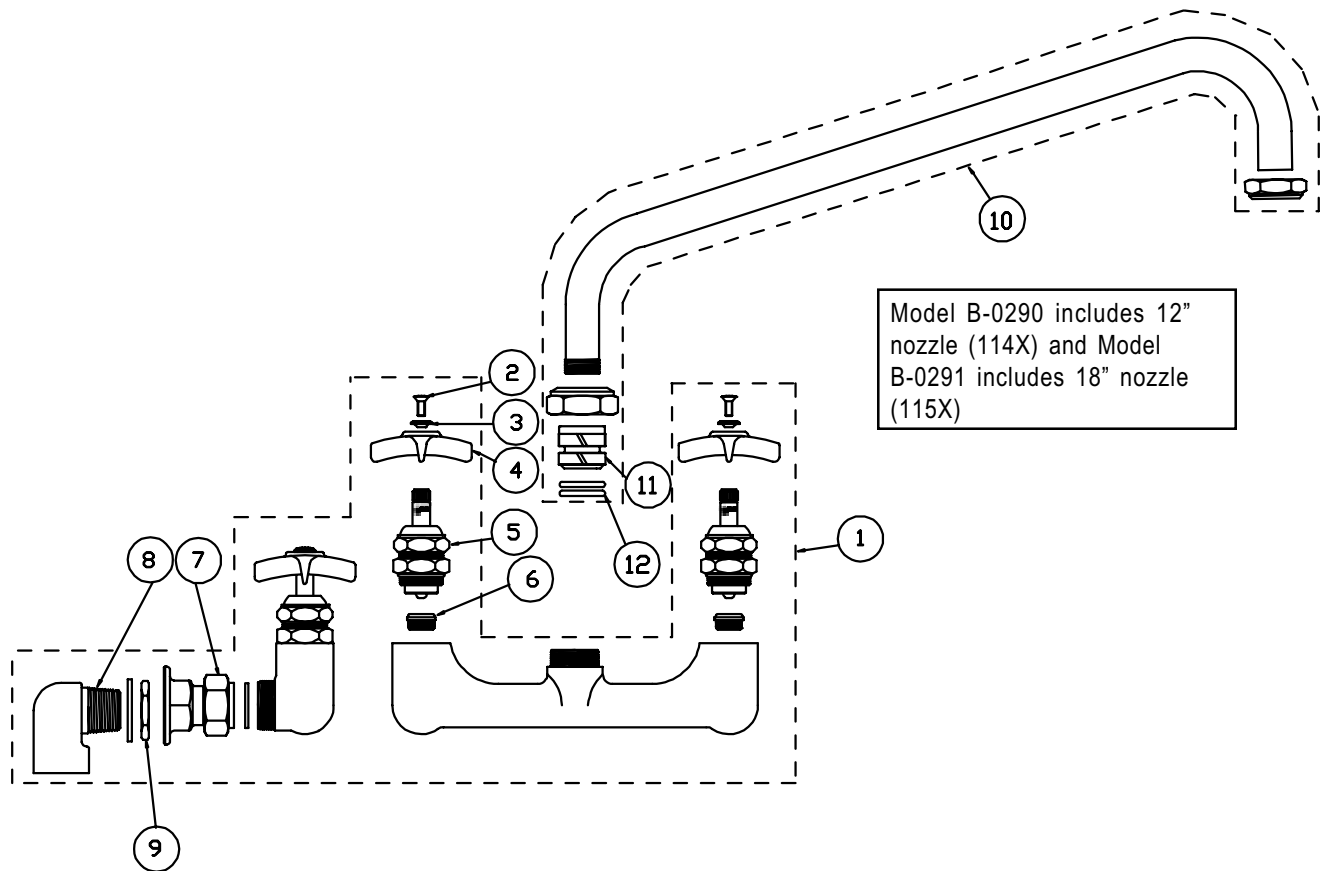

# B-0290, B-0291

Model B-0290 includes 12" nozzle (114X) and Model B-0291 includes 18" nozzle (115X)

## Faucet Assembly

1	Asm, Base Faucet	002840-40
2	Screw, Handle	000922-45
3	Index, Button, Blue/Cold	001660-45
	Index, Button, Red/Hot	001661-45
4	Handle, Kitchen 4-Arm	002521-45
5	Asm, Spindle - RH	006482-40
6	Seat	000764-20
7	Asm, Coupling Flange	002895-40
8	Elbow, NLT	000265-20
9	Locknut	000971-45
10	Asm, Nozzle, Swing, 12" (B-0290)	114X
	Asm, Nozzle, Swing, 18" (B-0291)	115X
11	Sleeve	000847-20
12	O-Ring, Yoke Center	001068-45