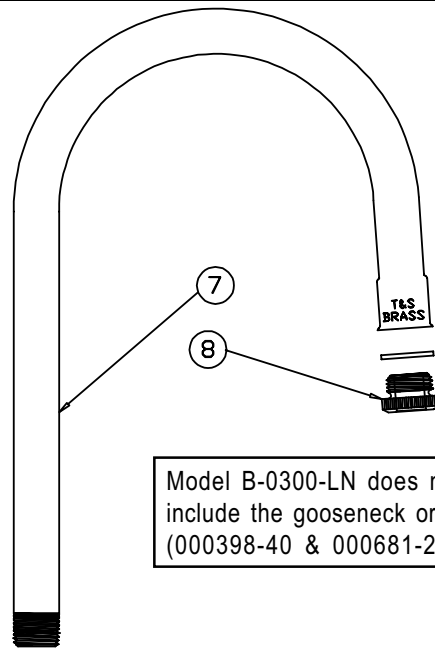

# B-0300, B-0300-LN

Model B-0300-LN does not include the gooseneck or tip.  
(000398-40 & 000681-25)

## Rigid Faucet Assembly

1	Screw, Lever Handle	000922-45
2	Index, Button - Blue/Cold	001660-45
	Index, Button - Red/Hot	001661-45
3	Handle, Lever	001638-45
4	Asm, Spindle Eterna - LH/Cold	005959-40
	Asm, Spindle Eterna - RH/Hot	005960-40
5	Locknut, Shank	000965-45
6	Asm, Spreader Unit	002898-40
7	Goosneck (B-0300)	000398-40
8	Tip, Lab Faucet (B-0300)	000861-25
9	Tailpiece	001592-20
10	Nut	000958-20