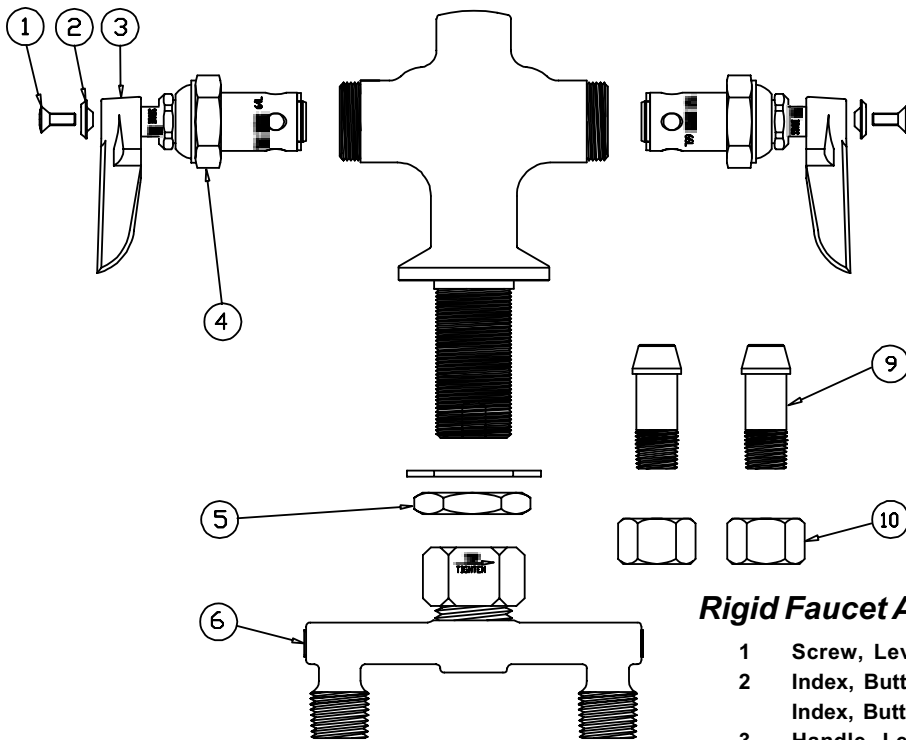

# B-0300, B-0300-LN

Model B-0300-LN does not include the gooseneck or tip.  
(000398-40 & 000681-25)

## Rigid Faucet Assembly

1	Screw, Lever Handle	000922-45
2	Index, Button - Blue/Cold	001660-45
	Index, Button - Red/Hot	001661-45
3	Handle, Lever	001638-45
4	Asm, Spindle Eterna - LH/Cold	005959-40
	Asm, Spindle Eterna - RH/Hot	005960-40
5	Locknut, Shank	000965-45
6	Asm, Spreader Unit	002898-40
7	Goosneck (B-0300)	000398-40
8	Tip, Lab Faucet (B-0300)	000861-25
9	Tailpiece	001592-20
10	Nut	000958-20