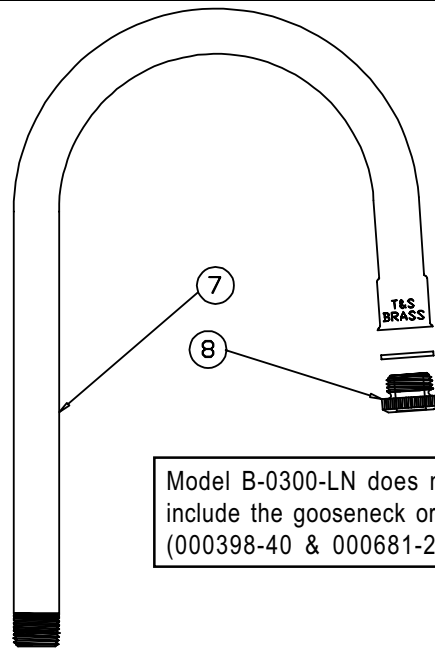

# B-0300, B-0300-LN

Model B-0300-LN does not include the gooseneck or tip.  
(000398-40 & 000681-25)

## Rigid Faucet Assembly

1	Screw, Lever Handle	000922-45
2	Index, Button - Blue/Cold	001660-45
	Index, Button - Red/Hot	001661-45
3	Handle, Lever	001638-45
4	Asm, Spindle Eterna - LH/Cold	005959-40
	Asm, Spindle Eterna - RH/Hot	005960-40
5	Locknut, Shank	000965-45
6	Asm, Spreader Unit	002898-40
7	Goosneck (B-0300)	000398-40
8	Tip, Lab Faucet (B-0300)	000861-25
9	Tailpiece	001592-20
10	Nut	000958-20