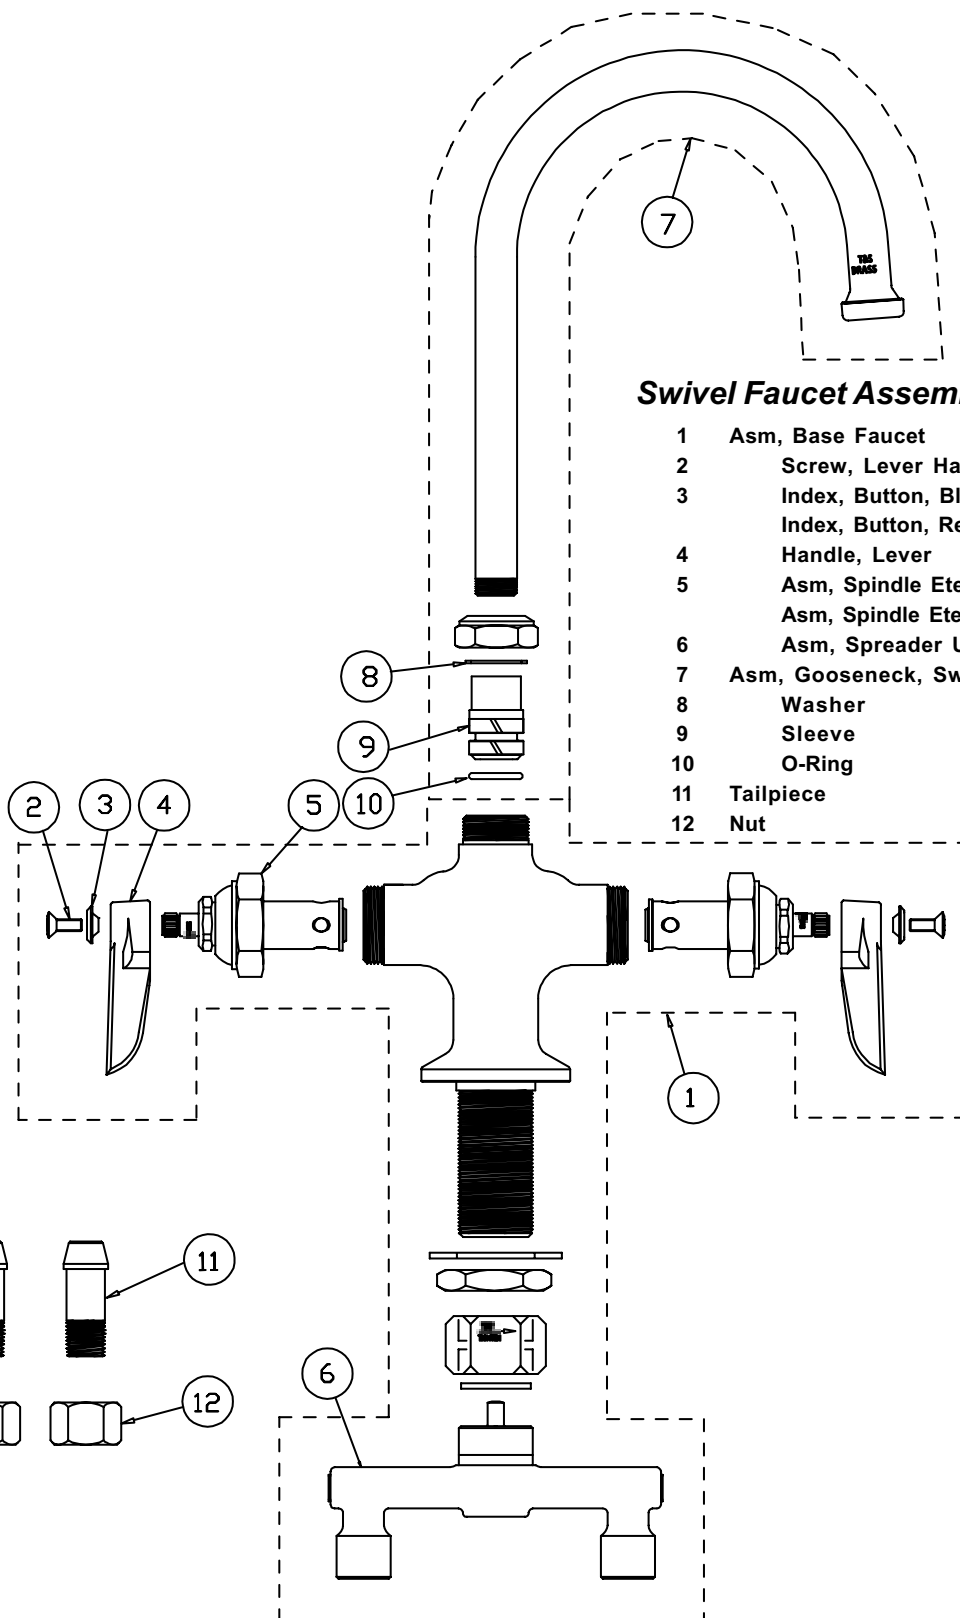

B-0301

Swivel Faucet Assembly

- | | | |
|----|------------------------------|-----------|
| 1 | Asm, Base Faucet | B-0200-LN |
| 2 | Screw, Lever Handle | 000922-45 |
| 3 | Index, Button, Blue/Cold | 001660-45 |
| | Index, Button, Red/Hot | 001661-45 |
| 4 | Handle, Lever | 001638-45 |
| 5 | Asm, Spindle Eterna - LH/Col | 005959-40 |
| | Asm, Spindle Eterna - RH/Hot | 005960-40 |
| 6 | Asm, Spreader Unit | 002898-40 |
| 7 | Asm, Gooseneck, Swivel | 133X |
| 8 | Washer | 009538-45 |
| 9 | Sleeve | 011429-45 |
| 10 | O-Ring | 001074-45 |
| 11 | Tailpiece | 001592-20 |
| 12 | Nut | 000958-20 |