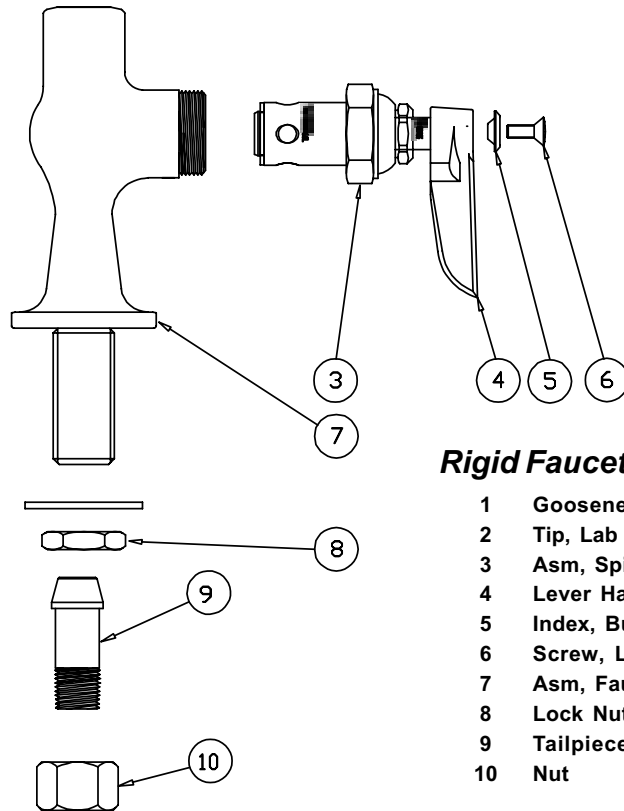

B-0305, B-0305-LN

Rigid Faucet Assembly

1	Gooseneck (B-0305)	000398-40
2	Tip, Lab Faucet (B-0305)	000861-25
3	Asm, Spindle Eterna - Hot	005960-40
4	Lever Handle, Blank	001638-45
5	Index, Button, Blue/Cold	001660-45
6	Screw, Lever Handle	000922-45
7	Asm, Faucet Body	001547-40
8	Lock Nut	002954-45
9	Tailpiece	001592-20
10	Nut	000958-20