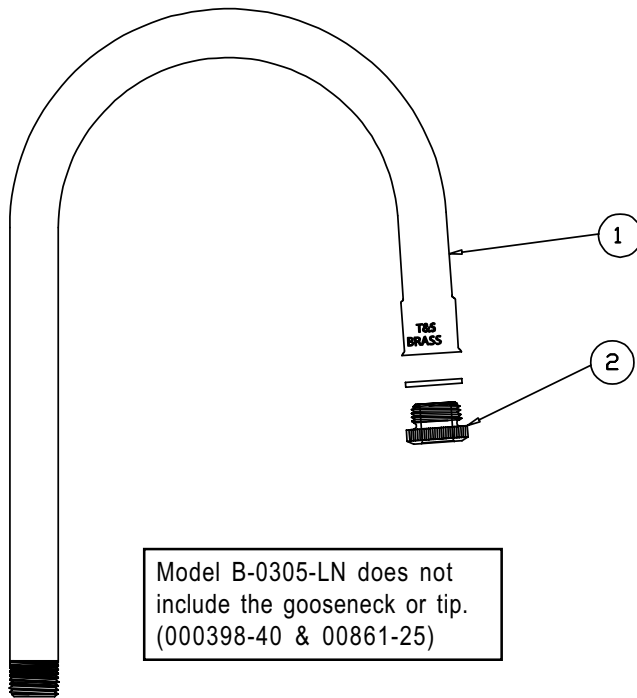

B-0305, B-0305-LN

Rigid Faucet Assembly

1	Gooseneck (B-0305)	000398-40
2	Tip, Lab Faucet (B-0305)	000861-25
3	Asm, Spindle Eterna - Hot	005960-40
4	Lever Handle, Blank	001638-45
5	Index, Button, Blue/Cold	001660-45
6	Screw, Lever Handle	000922-45
7	Asm, Faucet Body	001547-40
8	Lock Nut	002954-45
9	Tailpiece	001592-20
10	Nut	000958-20