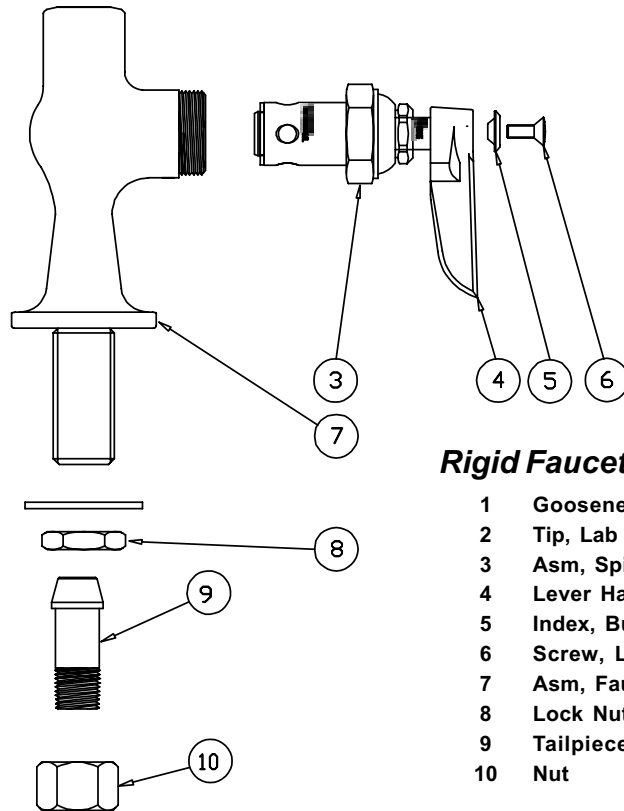

# B-0305, B-0305-LN

## Rigid Faucet Assembly

1	Gooseneck (B-0305)	000398-40
2	Tip, Lab Faucet (B-0305)	000861-25
3	Asm, Spindle Eterna - Hot	005960-40
4	Lever Handle, Blank	001638-45
5	Index, Button, Blue/Cold	001660-45
6	Screw, Lever Handle	000922-45
7	Asm, Faucet Body	001547-40
8	Lock Nut	002954-45
9	Tailpiece	001592-20
10	Nut	000958-20