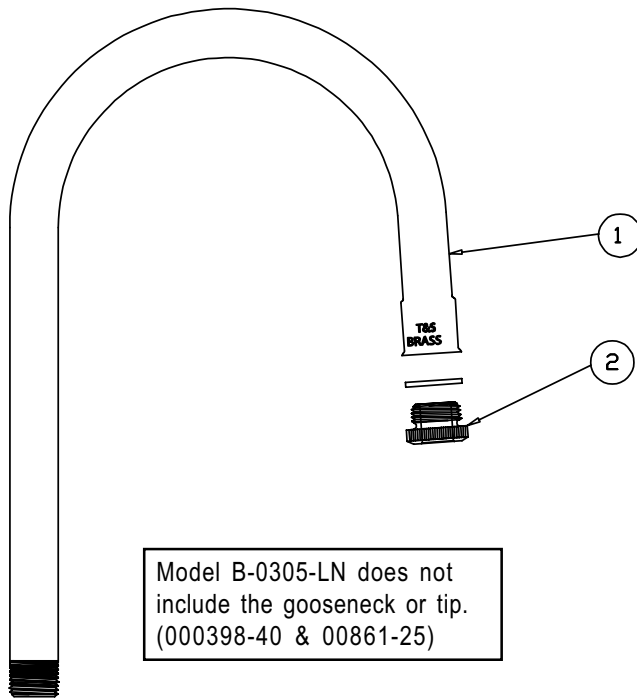

# B-0305, B-0305-LN

## Rigid Faucet Assembly

1	Gooseneck (B-0305)	000398-40
2	Tip, Lab Faucet (B-0305)	000861-25
3	Asm, Spindle Eterna - Hot	005960-40
4	Lever Handle, Blank	001638-45
5	Index, Button, Blue/Cold	001660-45
6	Screw, Lever Handle	000922-45
7	Asm, Faucet Body	001547-40
8	Lock Nut	002954-45
9	Tailpiece	001592-20
10	Nut	000958-20