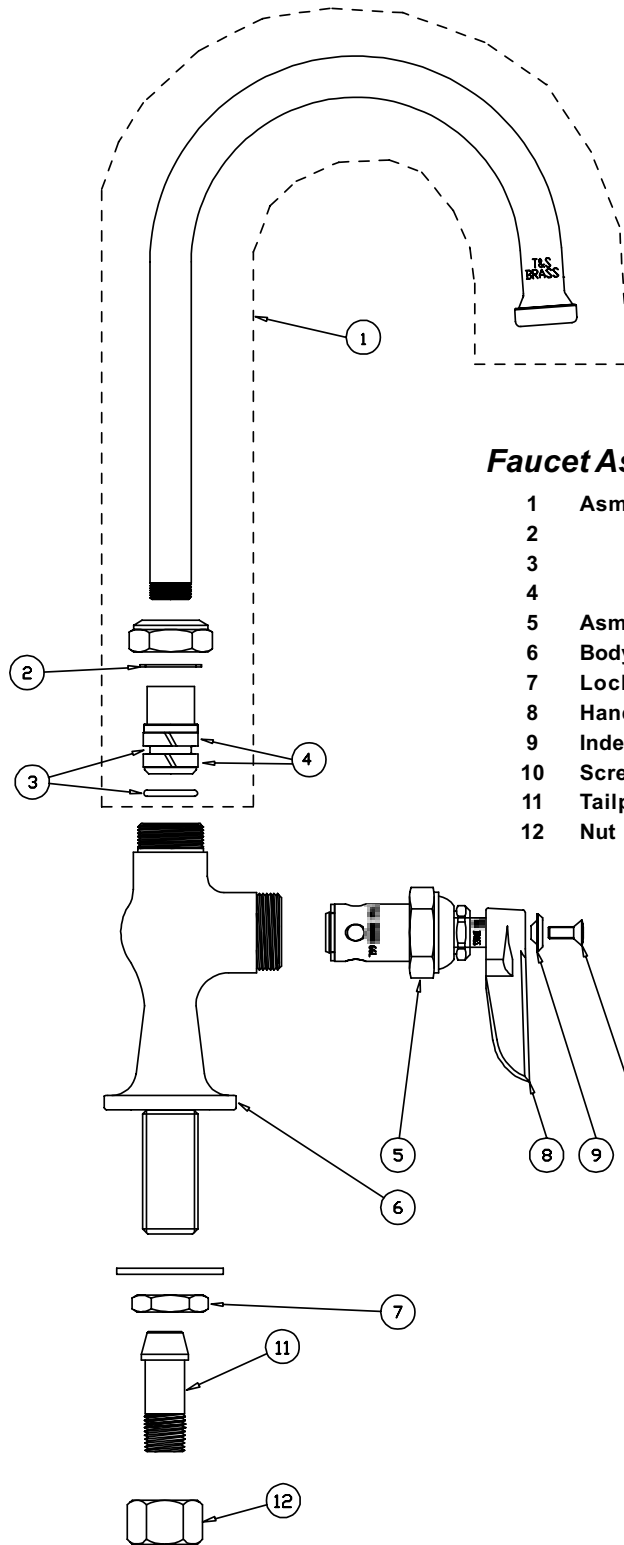

# B-0306

## Faucet Assembly

1	Asm, Gooseneck, Swivel	133X
2	Washer	009538-45
3	Sleeve	011429-45
4	O-Ring	001074-45
5	Asm, Spindle Eterna	005960-40
6	Body, Faucet	B-0200-LN
7	Locknut	002954-45
8	Handle, Lever	001638-45
9	Index, Button - Blue/Cold	001660-45
10	Screw, Handle	000922-45
11	Tailpiece	001592-20
12	Nut	000958-20