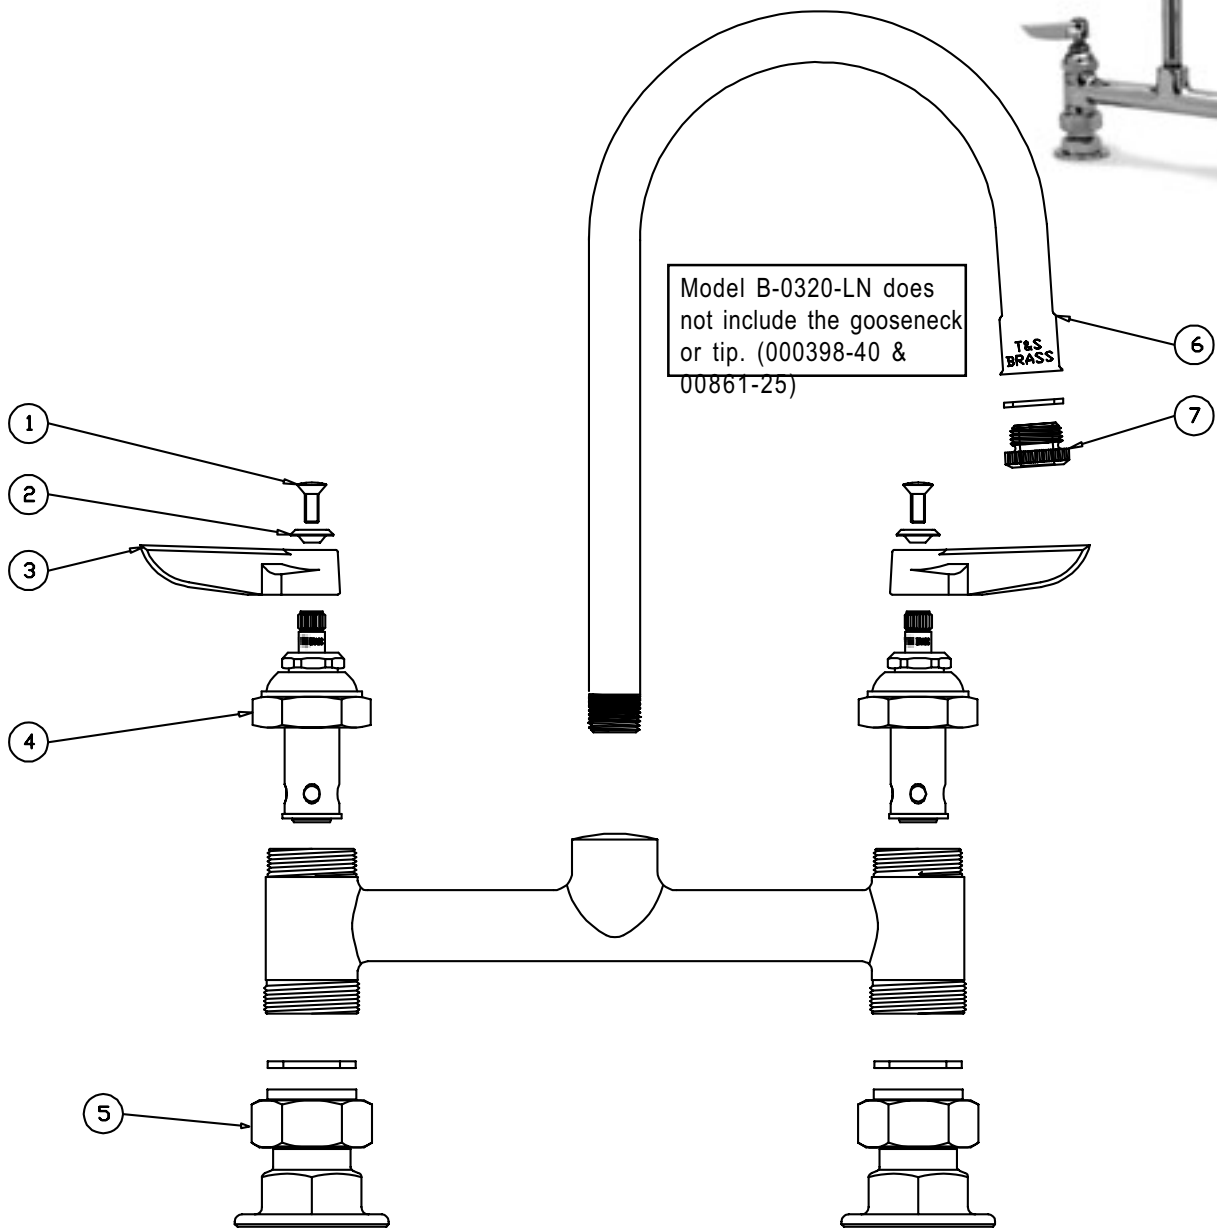

B-0320, B-0320-LN

Deck Mixing Faucet Assembly

1	Asm, Coupling Flange	002893-40
2	Screw, Handle	000922-45
3	Index, Button, Blue/Cold	001660-45
	Index, Button, Red/Hot	001661-45
4	Handle, Kitchen 4-Arm	002521-45
5	Asm, Spindle Eterna - Cold	005959-40
	Asm, Spindle Eterna - Hot	005960-40
6	Gooseneck (B-0320)	000398-40
7	Tip, Gooseneck (B-0320)	000861-25