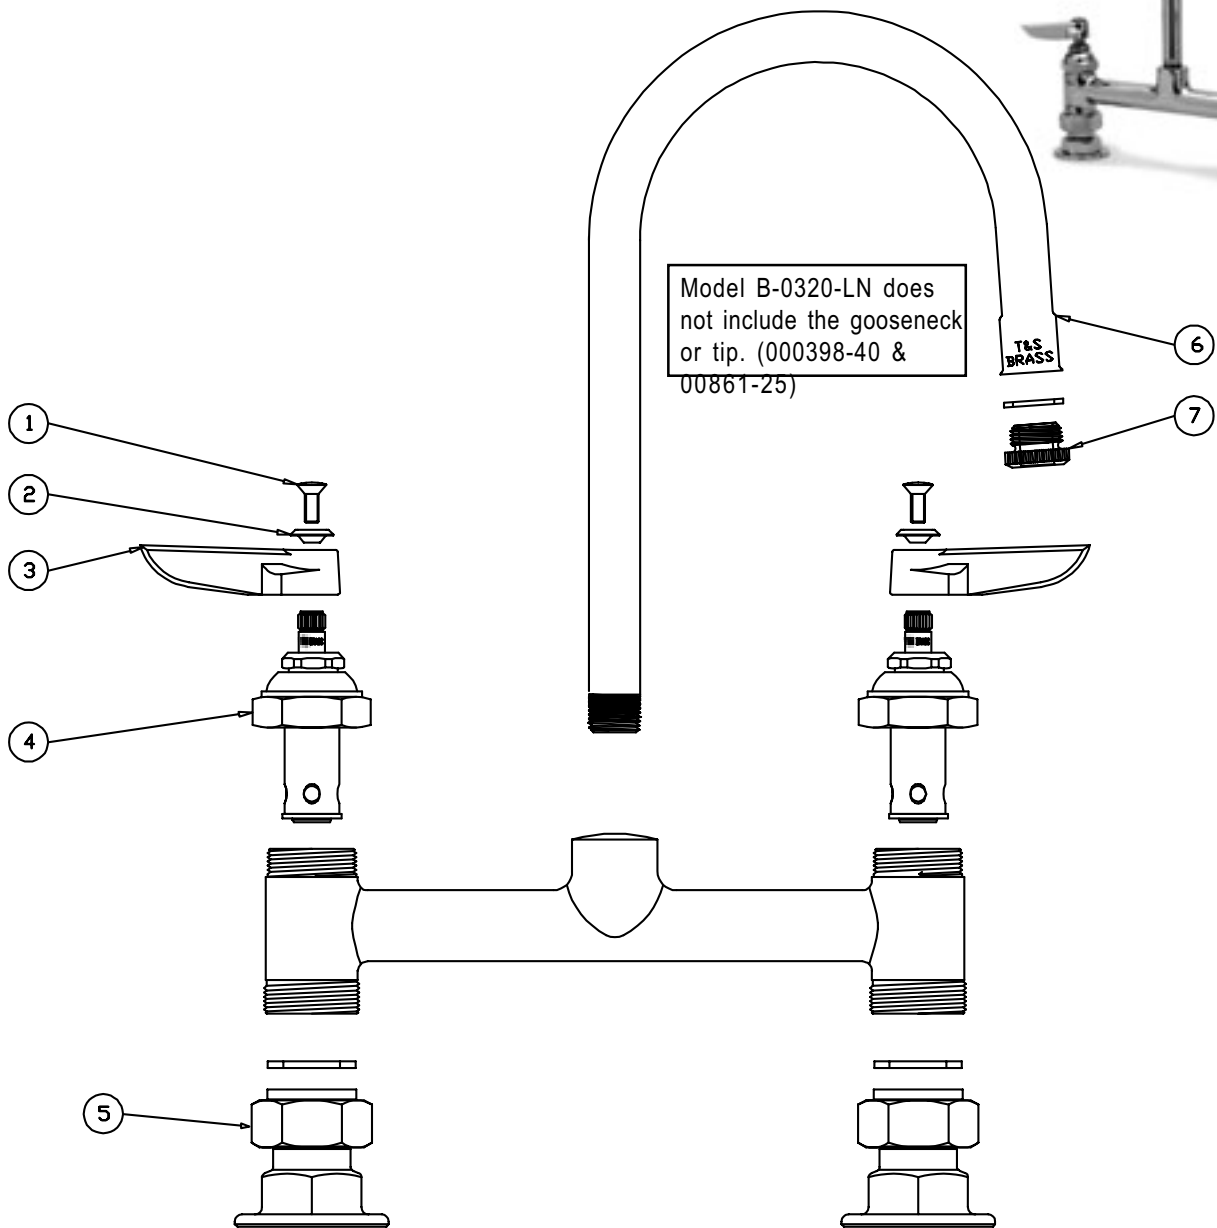

# B-0320, B-0320-LN

## Deck Mixing Faucet Assembly

1	Asm, Coupling Flange	002893-40
2	Screw, Handle	000922-45
3	Index, Button, Blue/Cold	001660-45
	Index, Button, Red/Hot	001661-45
4	Handle, Kitchen 4-Arm	002521-45
5	Asm, Spindle Eterna - Cold	005959-40
	Asm, Spindle Eterna - Hot	005960-40
6	Gooseneck (B-0320)	000398-40
7	Tip, Gooseneck (B-0320)	000861-25