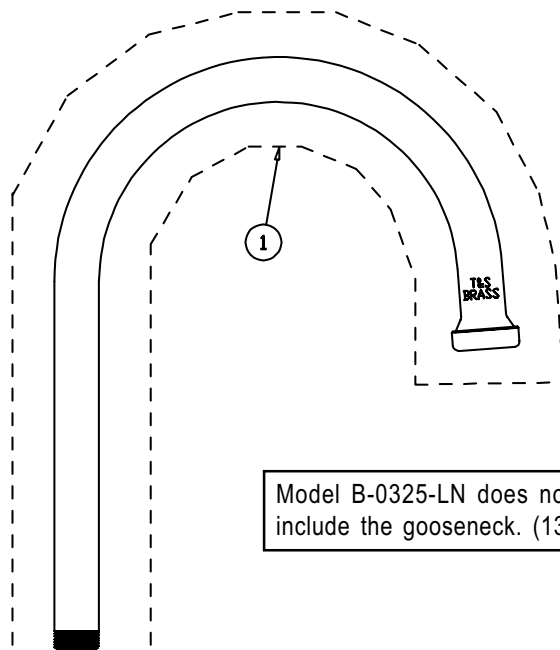

# B-0325, B-0325-LN

Model B-0325-LN does not include the gooseneck. (133X)

## Deck Mixing Faucet Assembly

- |   |                                     |           |
|---|-------------------------------------|-----------|
| 1 | Asm, Gooseneck, Swivel (B-032 133X) |           |
| 2 | Washer                              | 009538-45 |
| 3 | Sleeve                              | 011429-45 |
| 4 | O-Ring                              | 001074-45 |
| 5 | Screw, Handle                       | 000922-45 |
| 6 | Index, Button, Blue/Cold            | 001660-45 |
|   | Index, Button, Red/Hot              | 001661-45 |
| 7 | Handle, Lever                       | 001638-45 |
| 8 | Asm, Spindle Eterna - Cold          | 005959-40 |
|   | Asm, Spindle Eterna - Hot           | 005960-40 |
| 9 | Asm, Coupling Flange                | 002893-40 |