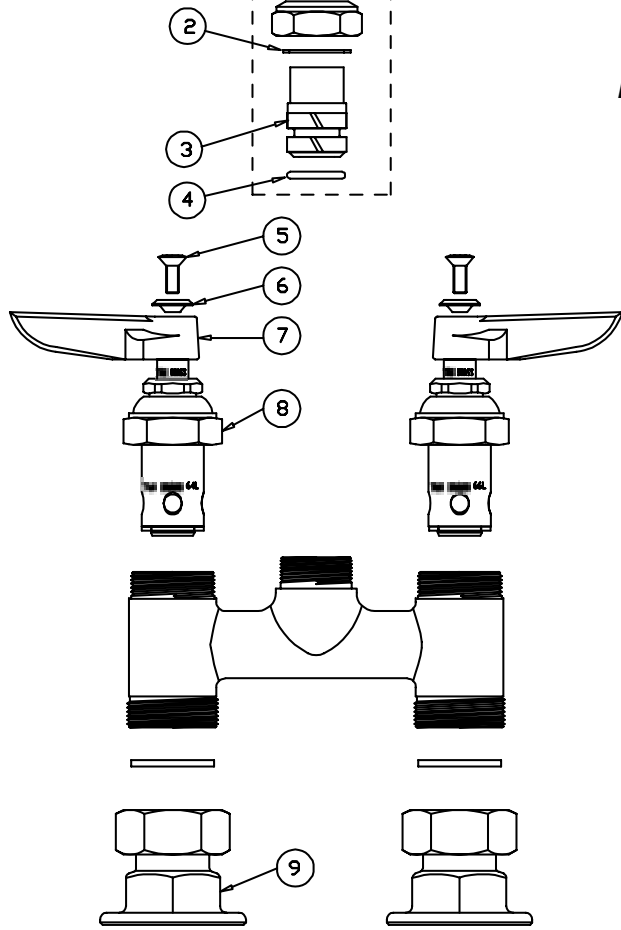

# B-0325, B-0325-LN

Model B-0325-LN does not include the gooseneck. (133X)

## Deck Mixing Faucet Assembly

- |   |                                     |           |
|---|-------------------------------------|-----------|
| 1 | Asm, Gooseneck, Swivel (B-032 133X) |           |
| 2 | Washer                              | 009538-45 |
| 3 | Sleeve                              | 011429-45 |
| 4 | O-Ring                              | 001074-45 |
| 5 | Screw, Handle                       | 000922-45 |
| 6 | Index, Button, Blue/Cold            | 001660-45 |
|   | Index, Button, Red/Hot              | 001661-45 |
| 7 | Handle, Lever                       | 001638-45 |
| 8 | Asm, Spindle Eterna - Cold          | 005959-40 |
|   | Asm, Spindle Eterna - Hot           | 005960-40 |
| 9 | Asm, Coupling Flange                | 002893-40 |