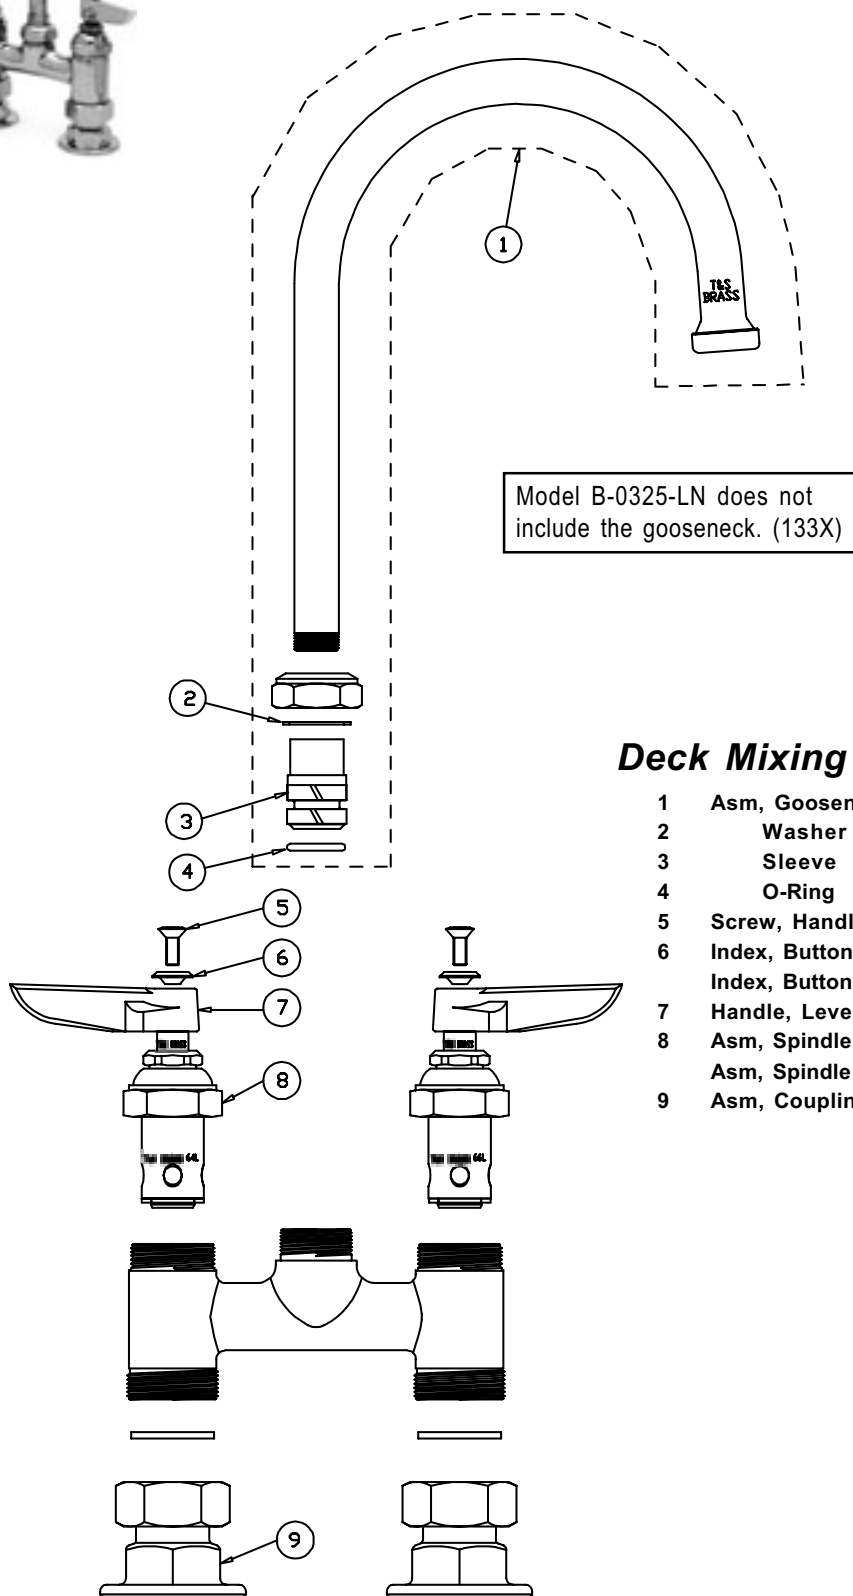

B-0325, B-0325-LN

Model B-0325-LN does not include the gooseneck. (133X)

Deck Mixing Faucet Assembly

- | | | |
|---|------------------------------------|-----------|
| 1 | Asm, Gooseneck, Swivel (B-032 133X | |
| 2 | Washer | 009538-45 |
| 3 | Sleeve | 011429-45 |
| 4 | O-Ring | 001074-45 |
| 5 | Screw, Handle | 000922-45 |
| 6 | Index, Button, Blue/Cold | 001660-45 |
| | Index, Button, Red/Hot | 001661-45 |
| 7 | Handle, Lever | 001638-45 |
| 8 | Asm, Spindle Eterna - Cold | 005959-40 |
| | Asm, Spindle Eterna - Hot | 005960-40 |
| 9 | Asm, Coupling Flange | 002893-40 |