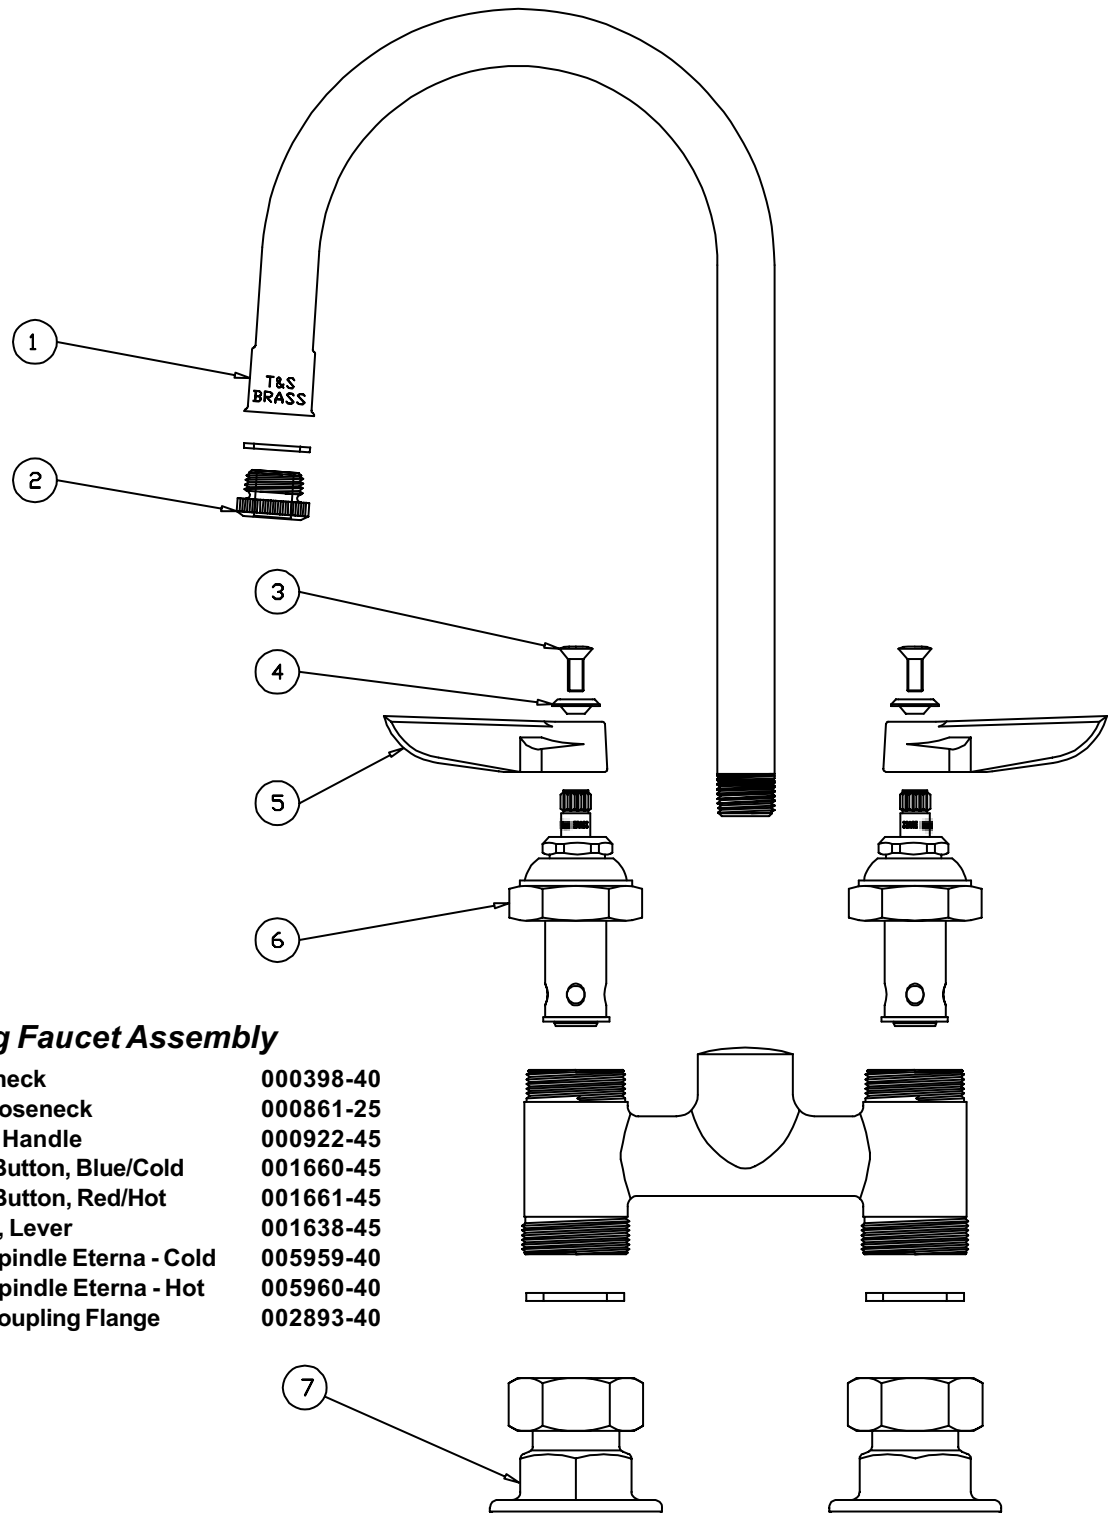

B-0326

Deck Mixing Faucet Assembly

1	Gooseneck	000398-40
2	Tip, Gooseneck	000861-25
3	Screw, Handle	000922-45
4	Index, Button, Blue/Cold	001660-45
	Index, Button, Red/Hot	001661-45
5	Handle, Lever	001638-45
6	Asm, Spindle Eterna - Cold	005959-40
	Asm, Spindle Eterna - Hot	005960-40
7	Asm, Coupling Flange	002893-40