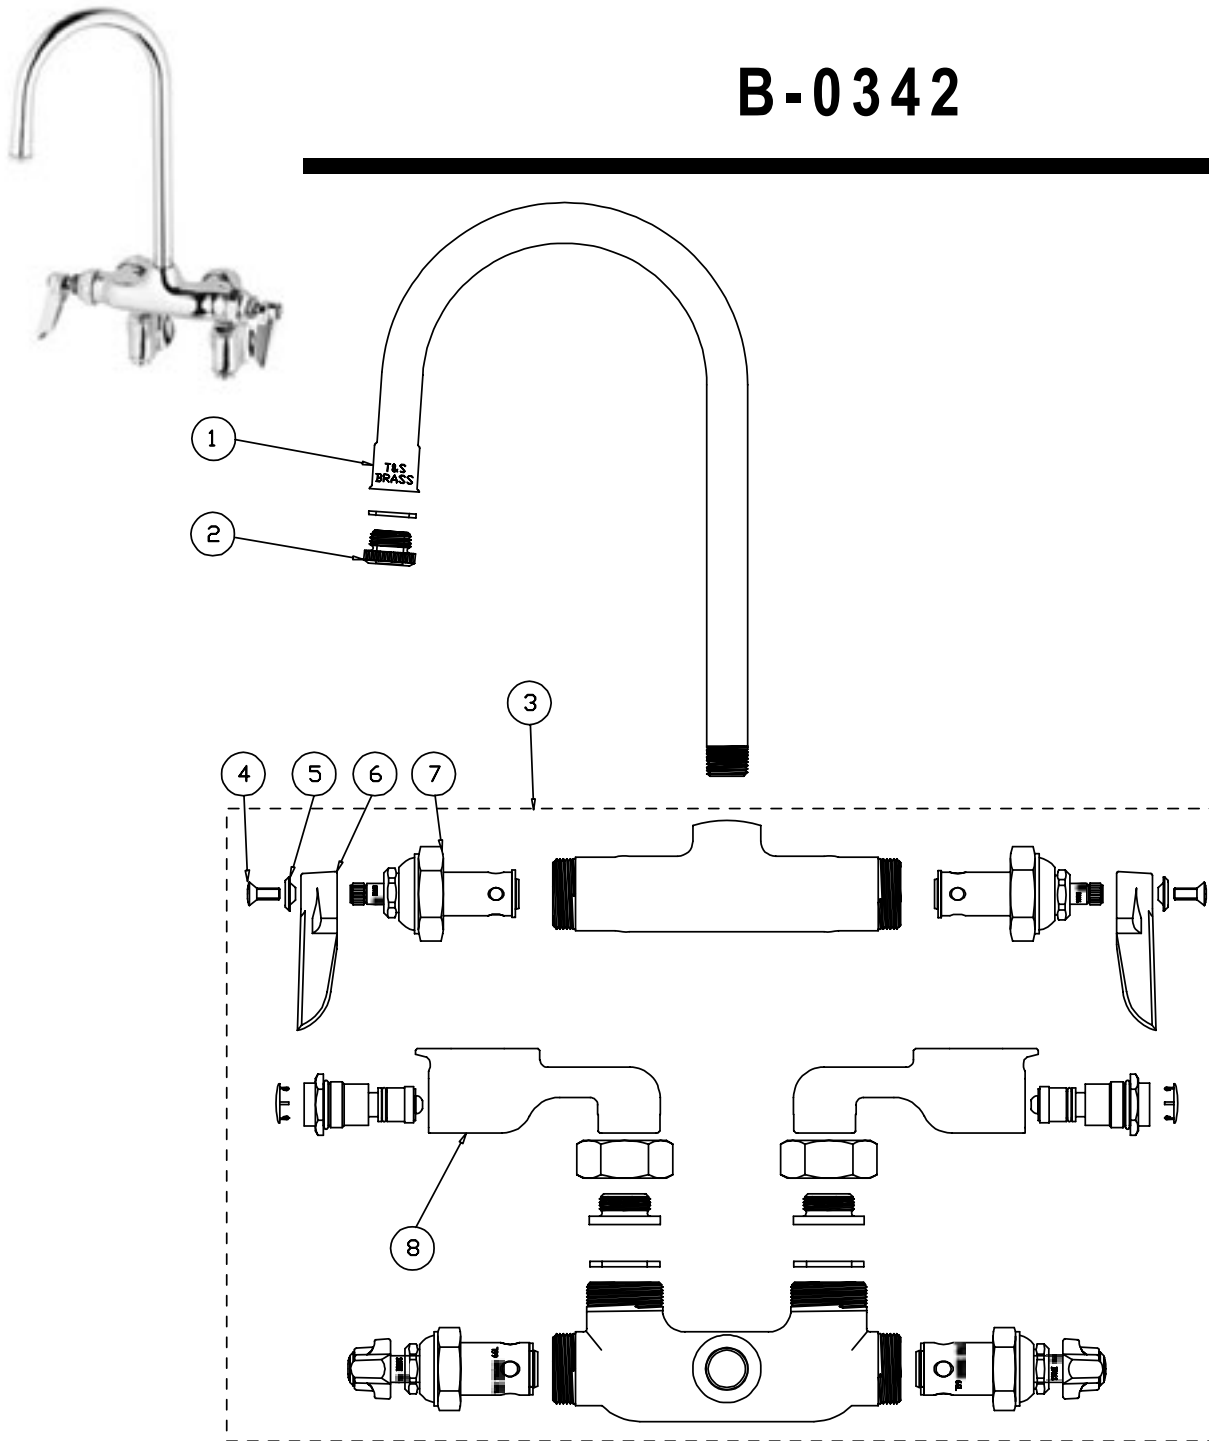

B-0342

Faucet Assembly

1	Gooseneck	000398-40
2	Tip, Gooseneck	000861-25
3	Asm, Base Faucet	B-0342-LN
4	Screw, Handle	000922-45
5	Index, Button, Blue/Cold	001660-45
	Index, Button, Red/Hot	001661-45
6	Handle, Lever	001638-45
7	Asm, Spindle Eterna - Co	005959-40
	Asm, Spindle Eterna - Ho	005960-40
8	Asm, 'FE' Flange	005937-40