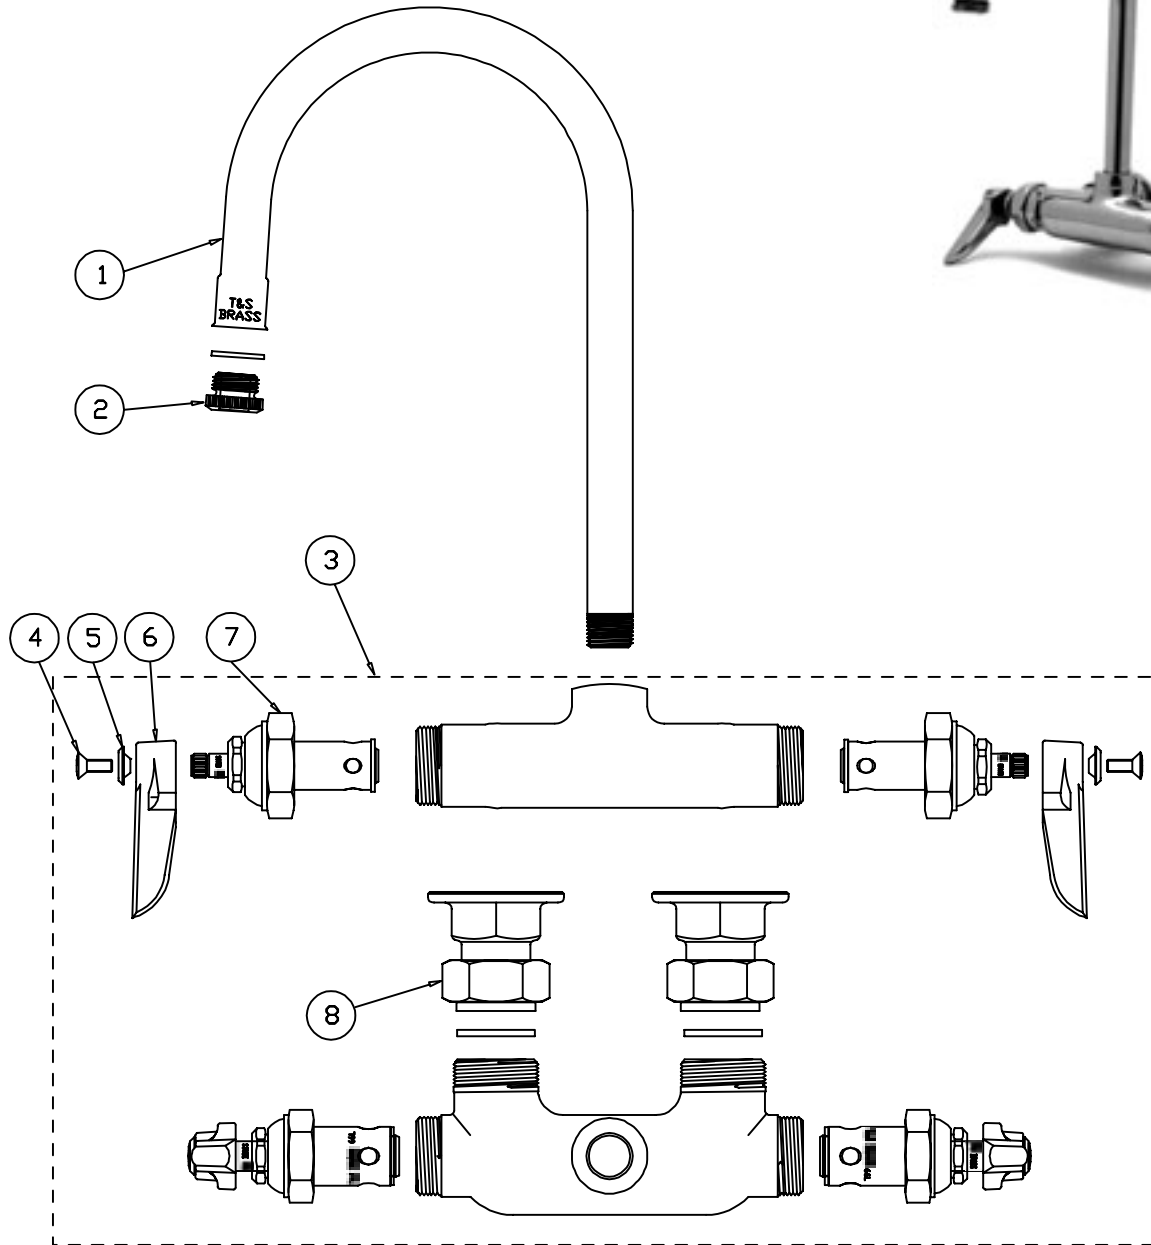

B-0345

Faucet Assembly

1	Gooseneck	000398-40
2	Tip	000861-25
3	Asm, Base Faucet	B-0345-LN
4	Screw, Handle	000922-45
5	Index, Button, Blue/Cold	001660-45
	Index, Button, Red/Hot	001661-45
6	Handle, Lever	001638-45
7	Asm, Spindle Eterna - Col	005959-40
	Asm, Spindle Eterna - Hot	005960-40
8	Asm, Coupling Flange	002893-40