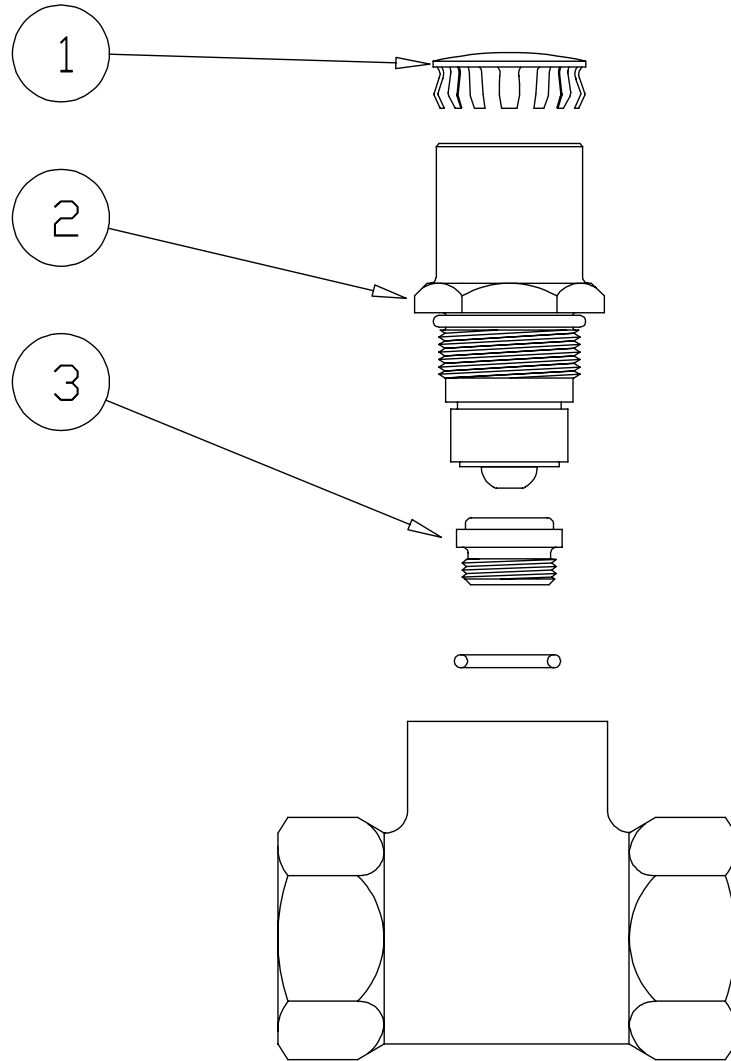

B-0416

Straight Loose Key Stop

1	Cap, Key Stop	001605-45
2	Asm, Spindle	002892-40
3	Seat	000763-20