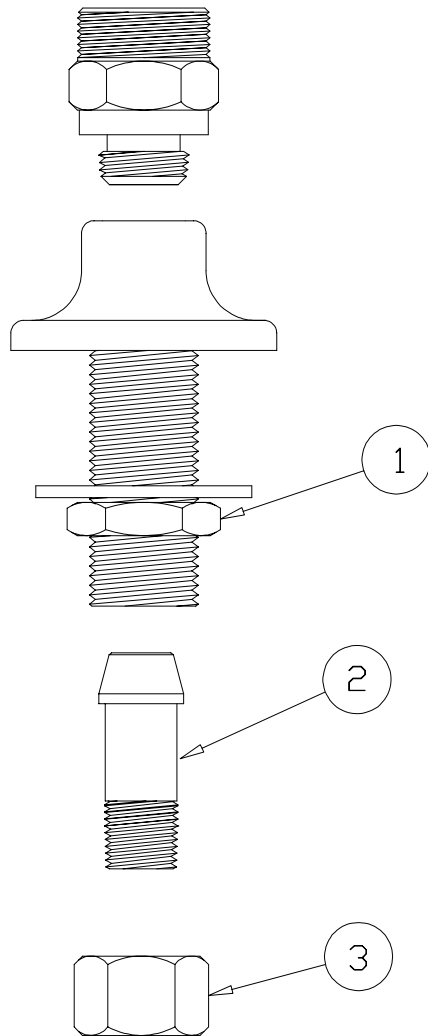

B-0431

Horizontal Mounted Base

1	Locknut	002954-45
2	Tailpiece	001592-20
3	Nut	000958-20