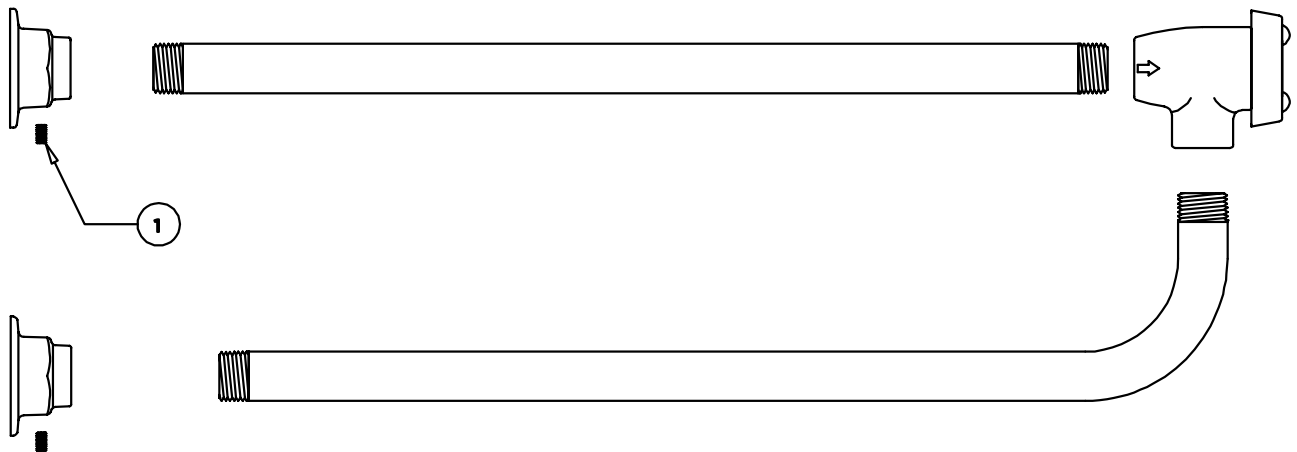

# B-0456-04

---

## *Vacuum Breaker Unit with 4" CC Inlets*

1 Set Screw

000939-45