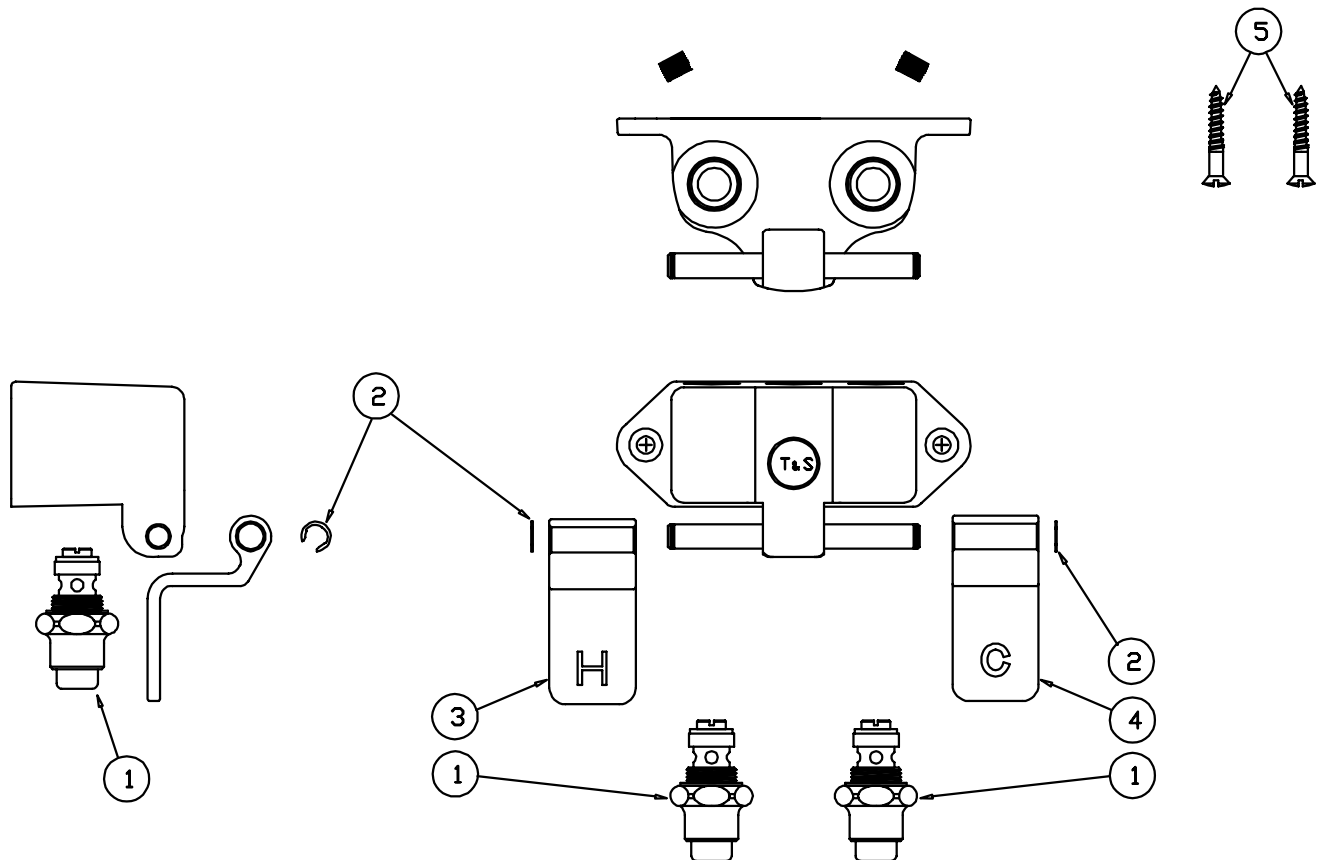

# B-0502

## *Double Pedal Valve Assembly*

1	Asm, Bonnett	005312-40
2	Ring, 'E'-Style, 3/8" Shaft	012512-45
3	Pedal, Foot - Hot	000092-25
4	Pedal, Foot - Cold	000091-25
5	Screw, Wall Mount	000915-45