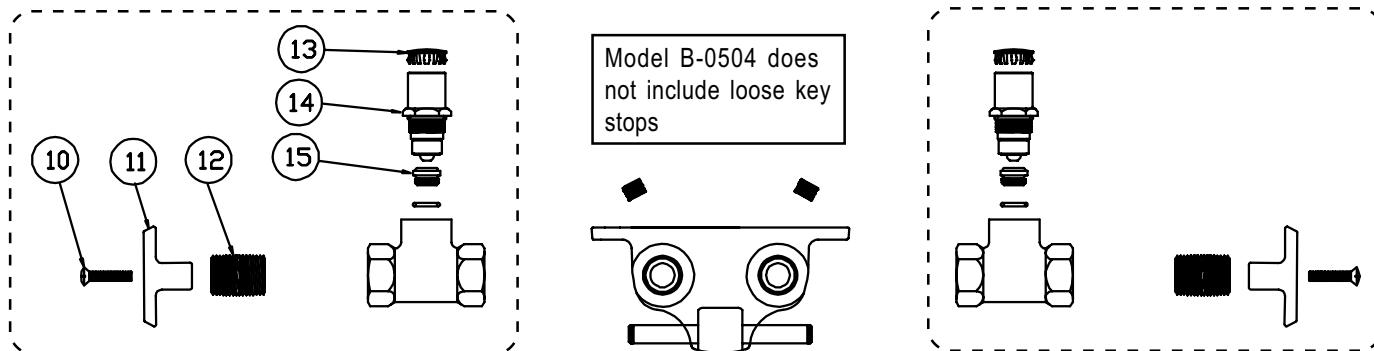

# B-0504, B-0504-LKS

## Double Pedal Valve Assembly

1	Screw, Nylon Pad	012523-45	9	Screw, Wall Mounting	003749-45
2	Snap-Ring, Shaft	012512-45	10	Screw, Supply Stop, Handle	002432-45
3	Bushing	001602-45	11	T' Handle, Supply Stop	001802-45
4	Spring, LH Pedal Hot	000886-45	12	Nipple, Supply Stop	002534-25
5	Asm, Bonnet	005312-40	13	Cap, Key Stop	001605-45
6	Spring, RH Pedal Cold	000887-45	14	Asm, Spindle	166A
7	Nut, Adjustable Screw Lock	000952-45	15	Seat	000763-20
8	Set Screw, Adjustable	001123-45			