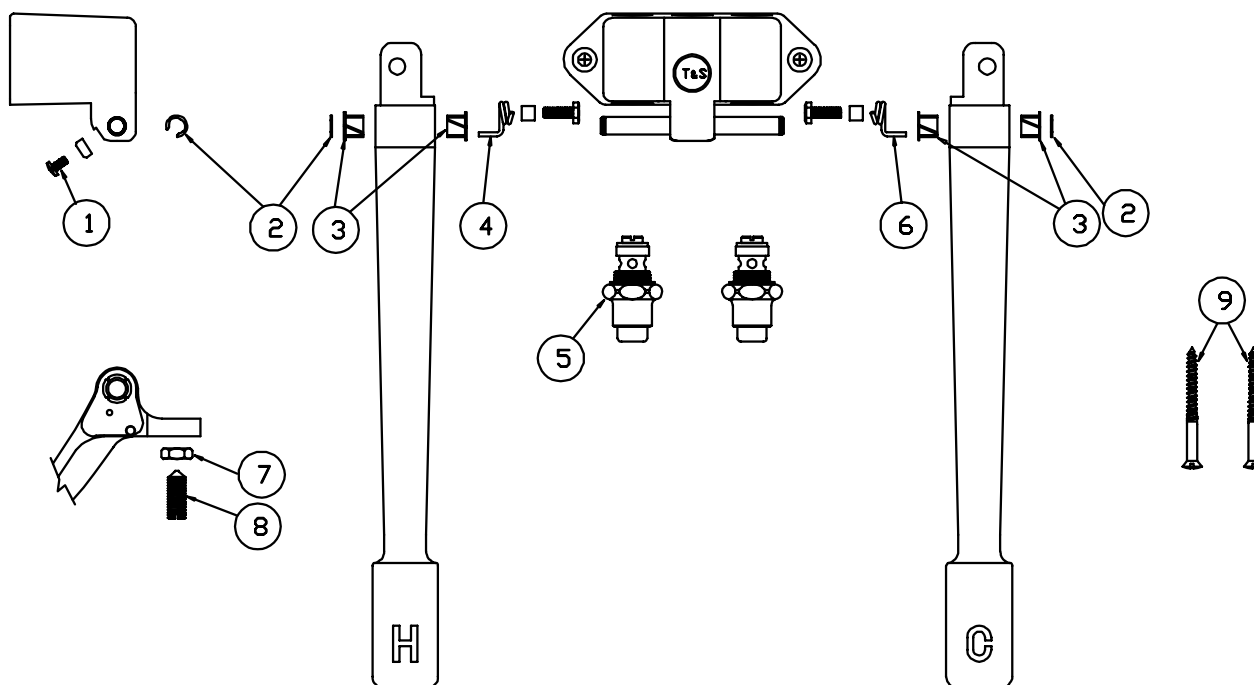

# B-0504, B-0504-LKS

## Double Pedal Valve Assembly

1	Screw, Nylon Pad	012523-45	9	Screw, Wall Mounting	003749-45
2	Snap-Ring, Shaft	012512-45	10	Screw, Supply Stop, Handle	002432-45
3	Bushing	001602-45	11	T' Handle, Supply Stop	001802-45
4	Spring, LH Pedal Hot	000886-45	12	Nipple, Supply Stop	002534-25
5	Asm, Bonnet	005312-40	13	Cap, Key Stop	001605-45
6	Spring, RH Pedal Cold	000887-45	14	Asm, Spindle	166A
7	Nut, Adjustable Screw Lock	000952-45	15	Seat	000763-20
8	Set Screw, Adjustable	001123-45			