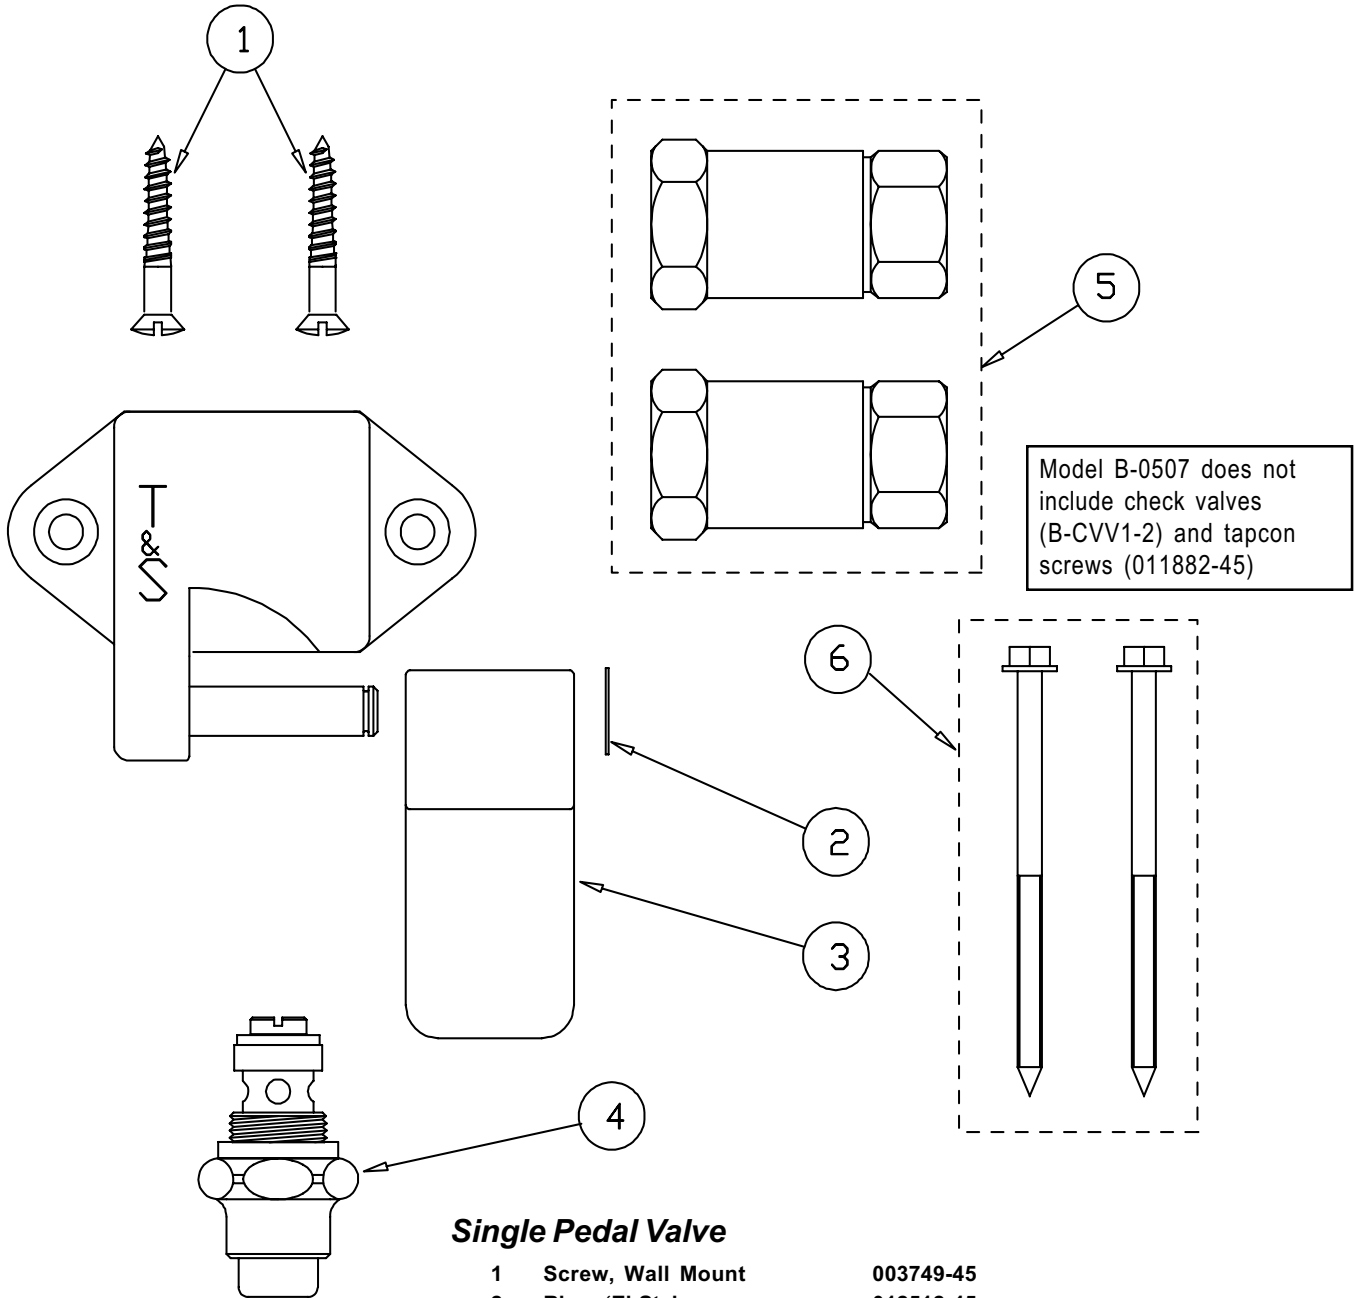

B-0507, B-0507-02

Model B-0507 does not include check valves (B-CVV1-2) and tapcon screws (011882-45)

Single Pedal Valve

- | | | |
|---|---------------------------|-----------|
| 1 | Screw, Wall Mount | 003749-45 |
| 2 | Ring, 'E'-Style | 012512-45 |
| 3 | Pedal, Foot (Blank) | 000090-25 |
| 4 | Asm, Bonnet | 005312-40 |
| 5 | Valve, Check (B-0507-02) | B-CVV1-1 |
| 6 | Screw, Tapcon (B-0507-02) | 011882-45 |